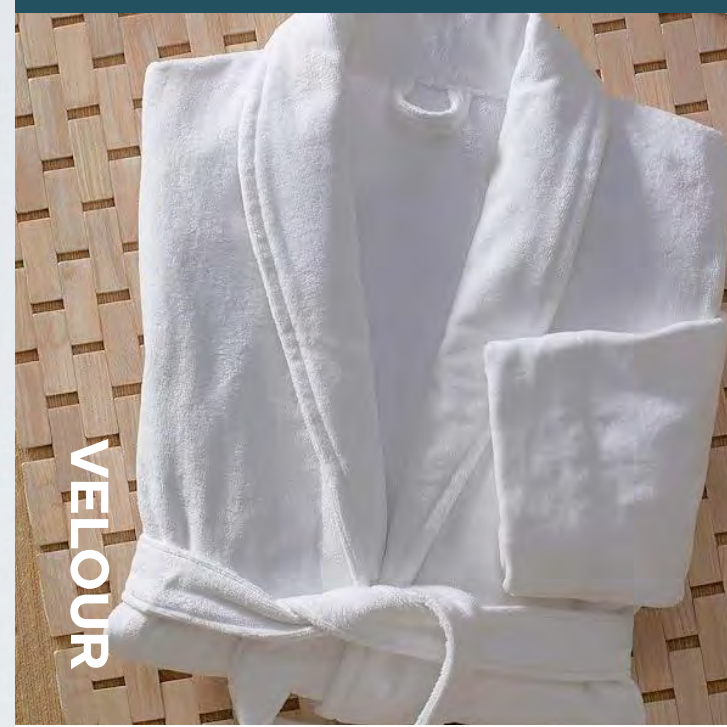

COLLECTION

BATHROBES

TERRY

VELOUR

WAFFLE

ITEM	DESCRIPTION	COLLAR TYPE
WfRobe-621	Waffle Bathrobe / 60% Cotton / 40% Polyester	Kimono collar
RobeVT-622	Velour Bathrobe / 100% Cotton	Shawl collar
RobeTC-625	Terry Bathrobe / 100% Cotton	Shawl collar