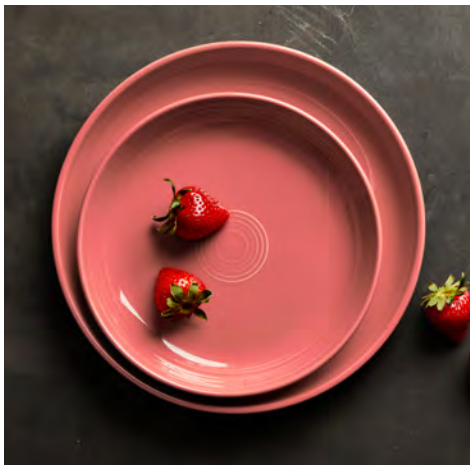

Fiesta Dinnerware ◦ China ◦ Ivory Body

Fiesta ☆☆☆

An American icon™

One of the most collected dinnerware products in the world, the Fiesta® line was designed by Frederick Hurten Rhead and introduced to the American public by The Homer Laughlin China Company® in 1936. A.V. Bleininger brought the bright hues to the forefront, further popularizing the line. Introduced initially in just five colors, Fiesta was an unprecedented sensation. Today, Fiesta continues to add unparalleled character and vibrance to every table. Eleven bold colors complement each other beautifully and can be mixed and matched with different shapes to ramp up or dial down the color range to suit your unique presentation or culinary whims. Fiesta's classic—and now famous—Art Deco design, with its concentric rings and stunning colors, making it the quintessential statement of retro American style.