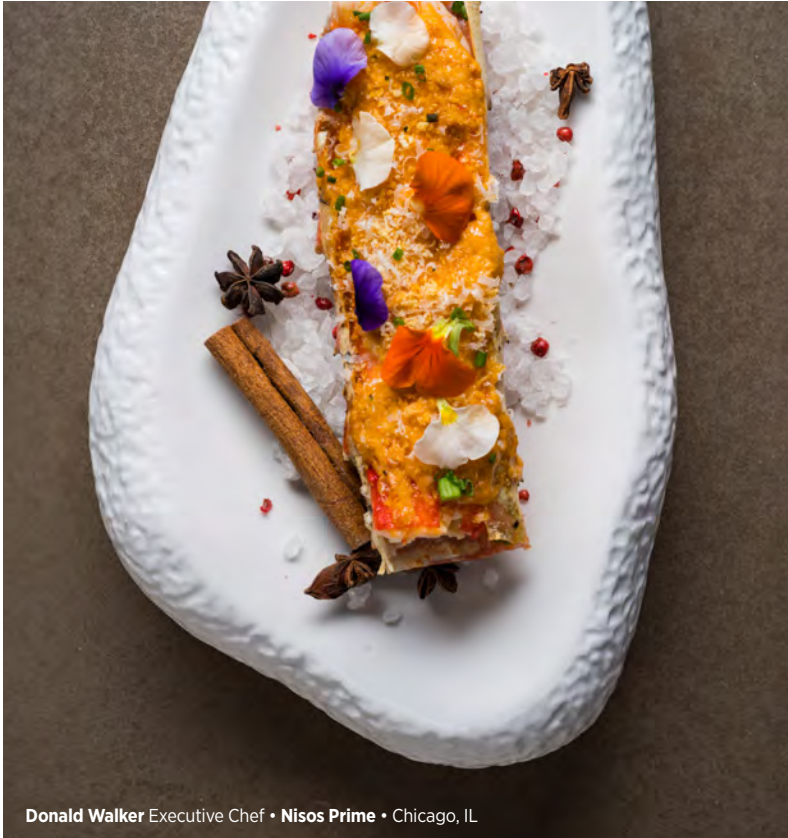

Donald Walker Executive Chef • Nisos Prime • Chicago, IL

Adding depth and texture to culinary creations

Lyra by Utopia is a uniquely shaped product that prioritizes aesthetics and presentation. Designed to add a touch of taste, depth, and texture to any culinary creation, Lyra presentation pieces are crafted from ceramic, and are intended to add visual appeal creating a memorable dining experience every time.