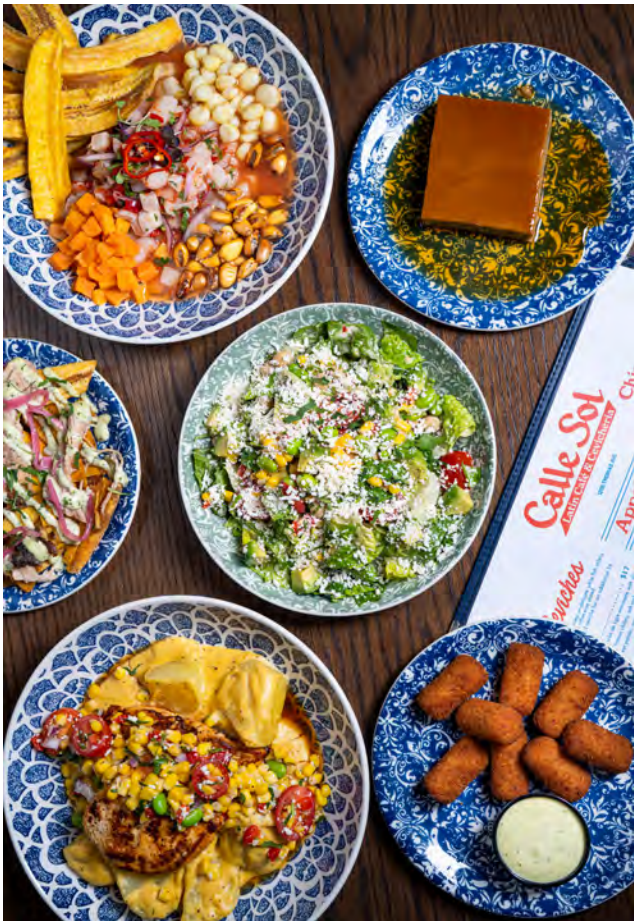

Recommendations **The Steelite Experience**

**Anthony Mossa Executive Chef • Calle Sol Latin Café & Cevicheria • Charlotte, NC • FS Food Group**

“Calle Sol is a café that specializes in the perfect blend of Cuban & Latin cuisine. I used the say that our plates looked like doilies, but I have grown to love them. The more people talk about our food and their experience with Peruvian cuisine, the more it reminds them of their grandmother’s cooking; and the plates help make that connection. The platform we are serving our food on looks like your grandmother’s china, so it’s nostalgic and creates an opportunity to remember your loved ones, and I think that’s really cool.”