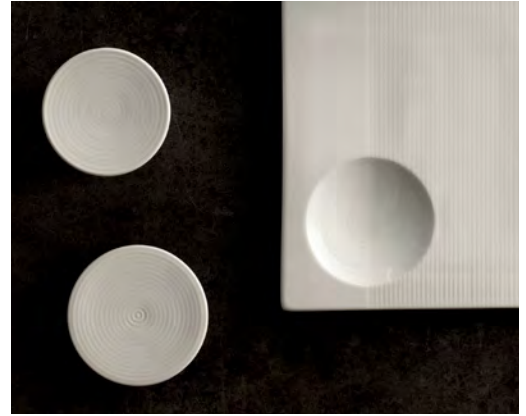

☆☆☆☆ Paul Liebrandt

Round Platter  
**6327P852**  
D 11 1/4" (4 3/4" Well)

Round Platter  
**6327P853**  
D 11 1/4" (5 1/4" Well)

Round Platter  
**6327P854**  
D 11 1/4" (6 1/4" Well)

Round Platter  
**6327P855**  
D 6 1/4"  
(Lid for Stack Bowl)