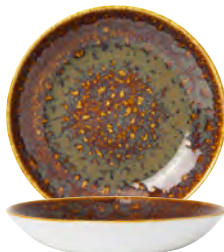

### Amber

Coupe Plate  
**12020565** D 11 3/4"  
**12020544** D 11"  
**12020566** D 10"  
**12020543** D 9"  
**12020567** D 8"  
**12020568** D 6"

Coupe Bowl  
**12020545** D 11 1/2" H 2" (2 qt)  
**12020569** D 10" H 1 3/4" (1 3/8 qt)  
**12020570** D 8 1/2" H 1 1/2" (27 oz)  
**12020571** D 5" (4 oz)