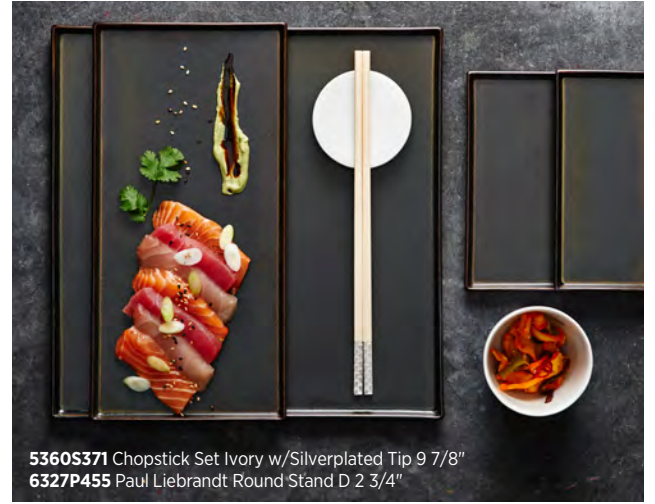

5360S371 Chopstick Set Ivory w/Silverplated Tip 9 7/8"
6327P455 Paul Liebrandt Round Stand D 2 3/4"

Slate