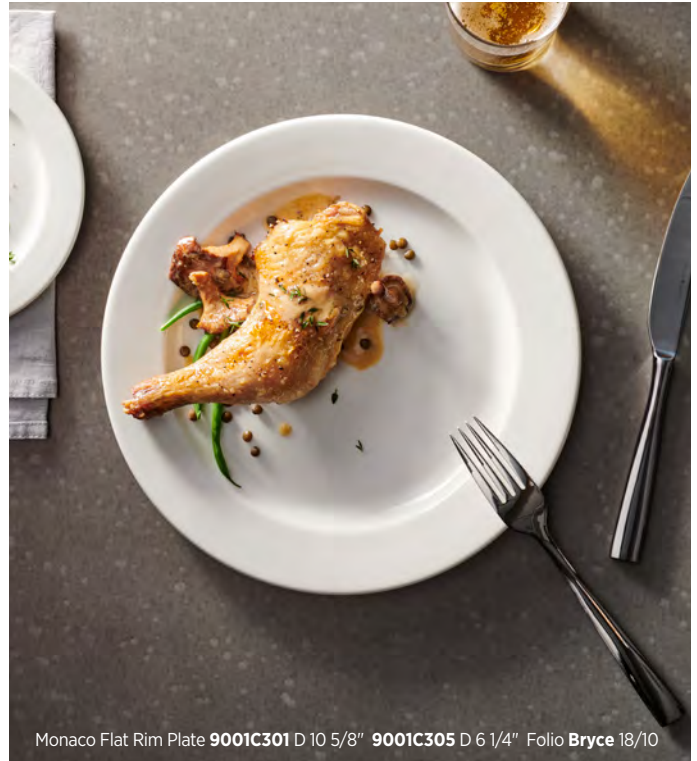

Stylish, sophisticated and smooth

A range of stylish shapes with the inner strength of Steelite International's Distinction formula, Monaco Vogue provides remarkable versatility that is ideal for banqueting and will complement any dining occasion.