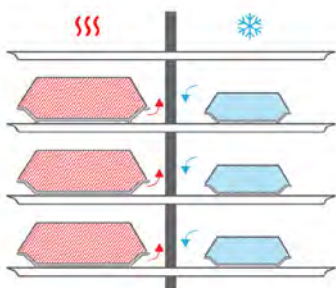

Active System Careware products, adapt perfectly to *Cook-Chill* Systems:

- Flat base, a requirement for efficient and even heat transfer and heat maintenance
- Excellent thermal heat stability to guarantee optimal food temperature maintenance (hot and cold) in the *Forced Air Circulation* systems
- Compatible with the main supports, lids and domes