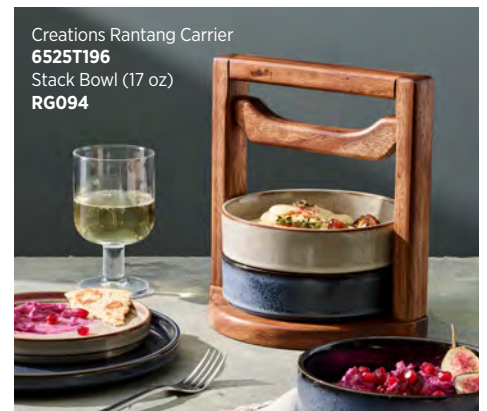

Creations Rantang Carrier
6525T196
Stack Bowl (17 oz)
RG094

Unique, natural, extraordinary

The Potter's Collection by Robert Gordon includes an exciting and informal assortment of plates, platters, bowls and accessories in three unique colors: Pier, Shell and Storm. Each color has a distinct finish that is stunning on its own or can be beautifully mixed to create an unforgettable tabletop. The reactive glaze on Pier & Storm ensures that no two pieces of this Australian-designed porcelain will be exactly alike, and Pier's neutral taupe and Storm's deep blue color intensity varies from piece to piece. Shell features a satin, creamy-white finish with tiny flecks of dark brown throughout, making it the perfect canvas for your food presentation.