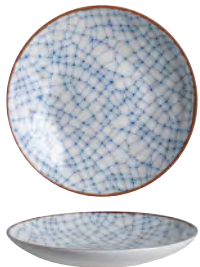

Bowl
7900BR707
D 10" H 1 1/2"
(1 1/4 qt)