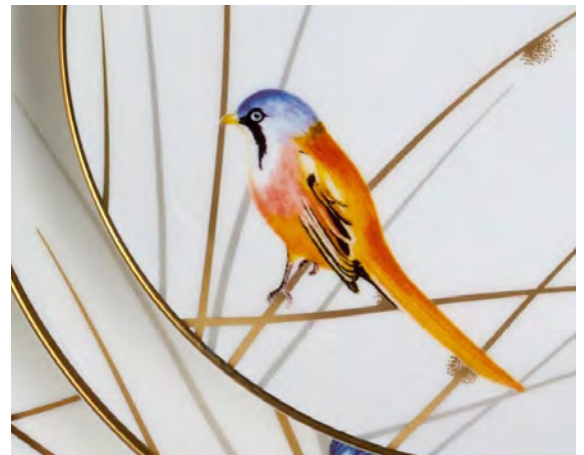

### An elegant pattern on a bone china canvas

The Reed design is inspired by the natural beauty of the English countryside. The range includes special hand-painted illustrations of iconic English birdlife, including the Kingfisher, Reed Bunting and Lapwing. As a final flourish, 24-carat gold edging adds an extra sense of luxury.