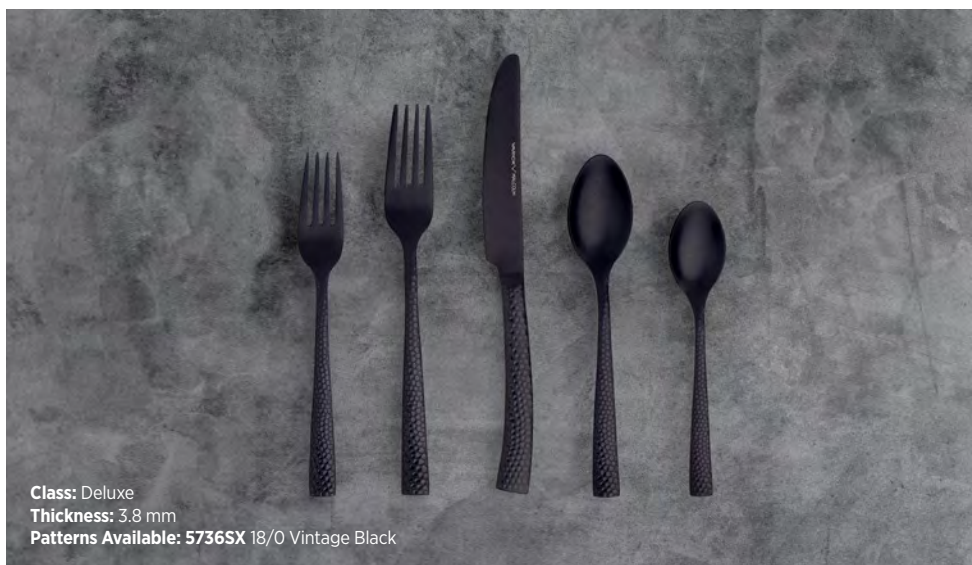

Class: Deluxe
Thickness: 3.8 mm
Patterns Available: 5736SX 18/0 Vintage Black

Malcolm Vintage Black 18/0

- Unique design
- Hammered matte texture
- Classic shape
- Vintage black finish

5736SX001 Teaspoon 6 1/8"
5736SX003 Oval Bowl Soup/Dessert Spoon 7 1/8"
5736SX042 Dinner Knife 9"
5736SX021 Dinner Fork 8"
5736SX023 Dessert/Salad Fork 7 1/8"

5736SX002 Bouillon Soup Spoon 6 1/2"
5736SX045 Butter Knife 7 1/4"