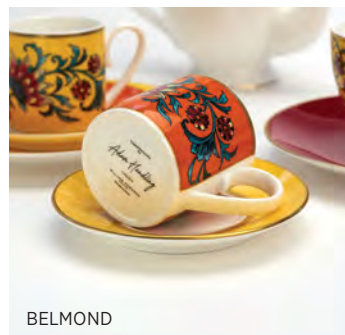

ROSEWOOD

BELMOND