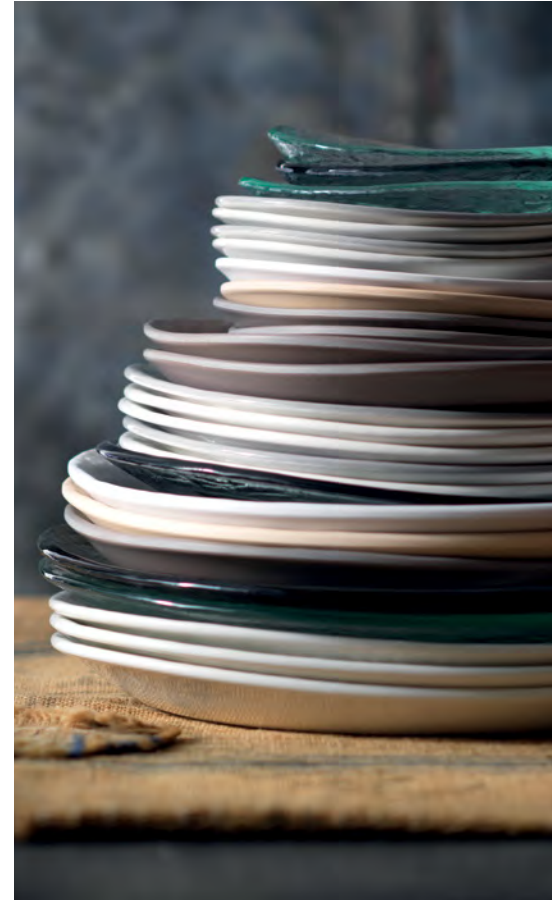

Natural, subtle textures

Inspired by the living elements of a natural landscape, Scape portrays subtle textures and colors that are organically created in nature. Available in high alumina vitrified china, melamine and glass, its free flowing design and multi-material approach provide the ability to transition through dining styles from casual to formal and breakfast buffets to outdoor dining. Offering exceptional style, durability and grace, Scape delivers a truly innovative dining experience.