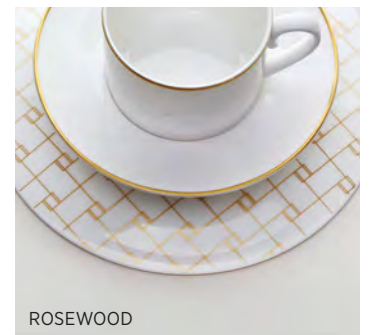

ROSEWOOD

Bespoke commissions

Customize your dining experience with Bespoke Commissions from William Edwards. We invite you to work with a world class design studio to create an authentic product that's unique to your establishment.