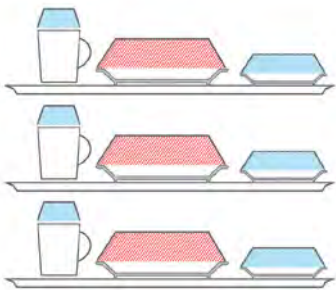

Opal glass dinnerware that's reliable & hygienic

With Careware by Bormioli Rocco, versatility and compatibility come together with reliability and extraordinary resistance offered by opal glass. The fully tempered, milky white opal glass is resistant to breakage and thermal shock, reducing the need for replacement, while its non-porous body provides a hygienic surface for food. The very nature of the material means that these characteristics are preserved over time, remaining unchanged even with intensive use and prolonging the life of the product.

Passive System Careware products suitable for *Cook-Serve* Systems:

- Added thicknesses to ensure the maintenance of food service temperature
- Compatible with the main supports, lids and domes
- Designed to be used in the main thermal trays