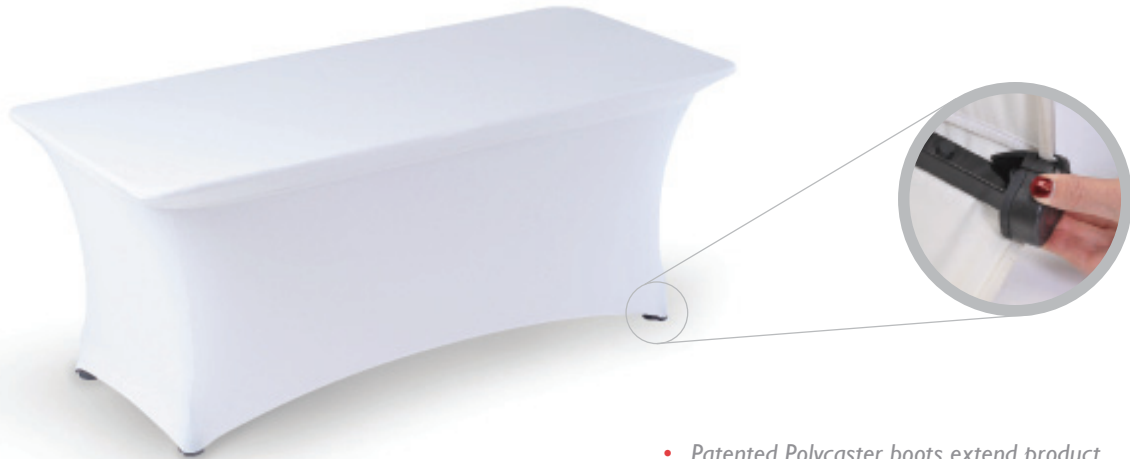

# Banquet Linens

Versatile Linens For Food Service, Seating & More

---

*6'x30" Banquet linen with contrasting cap and base set up as a serving station*

*6'x30" High Arch for seating with contrasting cap and base linens*

*6'x18" Classroom-Style table linen*

- Patented Polycaster boots extend product life by preventing linens from contacting the ground and provide a polished look.