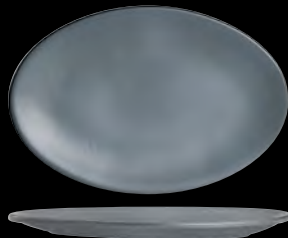

Oval Platter
A941P127 L 15" W 10"
A941P128 L 13 1/2" W 9"
A941P236 L 10" W 7 1/2"
A941P129 L 8" W 6"