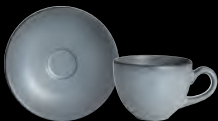

Rectangle Platter
A941P184
 L 10" W 6"

Baja Bowl
A941P158
 D 9 1/8" H 2 1/2"
 (1 1/4 qt)

Bouillon Cup
A941P079
 D 4" H 2 1/2"
 (9 oz)

matte gray

Cup
A941P179 Coffee L 4 3/4" H 2 3/4" (8 1/4 oz)
A941P077 Espresso L 3 1/2" H 1 3/4" (3 oz)
 Saucer
A941P180 D 6 1/4" (Fits P179)
A941P182 D 4 7/8" (Fits P077)

Conical Mug
A941P038
 L 4 7/8" H 4 5/8"
 (12 oz)

setting the trend with black & white

Sedona is a collection of stackable and ultra-versatile dinnerware that marries fashion with function. Modern and fun, Sedona's range of creatively shaped items bring limitless possibilities to the tabletop.