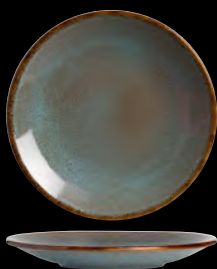

Coupe Plate
A320P096 D 10 3/4"
A320P094 D 9"
A320P093 D 7 1/2"
A320P092 D 6"