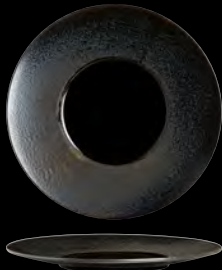

Glossy Well Rimmed Plate
6413MY003
D 11 1/4" (5 1/4" Well)