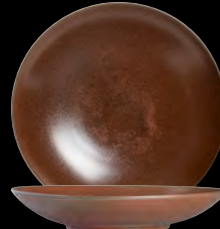

5360S371 Chopstick Set Ivory w/Silverplated Tip 9 7/8"
6327P455 Paul Liebrandt Round Stand D 2 3/4"

Coupe Bowl
6417MY022 D 11 1/4" (1 1/2 qt)
(Plate Cover 5379S784)
6417MY012
D 10 1/4" H 1 5/8" (1 qt)
6417MY011 D 8 1/4" (24 1/2 oz)

sienna