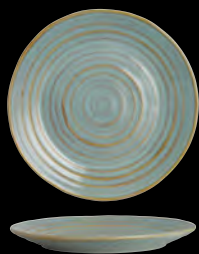

Oval Plate
6210FA005 L 11" W 6 3/4"
6210FA006 L 9" W 6"

Deep Bowl
6210FA004
 D 10" H 1 3/4"
 (1 1/4 qt)

Flared Footed Bowl
6210FA007
 D 7" H 2 1/4"
 (16 oz)

Snack Dish
6210FA008
 D 3 1/4" H 1 1/2"
 (3 3/4 oz)