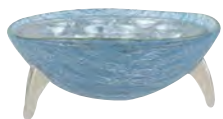

seafood towers clearly a step above the rest

MyGlassStudio elevates fresh seafood to a whole new level, utilizing hand-made/hand-decorated plate glass, formed and annealed for a minimum of 24 hours for incredible strength and durability to withstand the rigors of commercial food service. Coupled with powder coated metal stands, the Seafood Towers come complete with stainless steel drains to keep food from sitting in melted water. Stocked in 3 color options—crackle blue or crackle white, allowing the food to shine through, or elegant dark grey with gold marbling for a touch of sophistication.

Seafood Tower Set w/ 2 Drains
Crackle Blue w/White Metal
GS196707
B 12 5/8" T 8 3/4" H 10 1/4"

Seafood Tower Set w/ 2 Drains
Crackle Cream w/White Metal
GS196708
B 12 5/8" T 8 3/4" H 10 1/4"

Seafood Tower Set w/ 2 Drains
Marble Grey w/Black Metal
GS196709
B 12 5/8" T 8 3/4" H 10 1/4"

Caviar Server
Crackle Dusk Blue w/Silver Legs
GS193850
D 10 1/4" H 3 7/8"
(7 1/2 oz)

Caviar Server
Crackle Cream w/Silver Legs
GS196706
D 10 1/4" H 3 7/8"
(7 1/2 oz)

Caviar Server
Marble Grey w/Gold Legs
GS196705
D 10 1/4" H 3 7/8"
(7 1/2 oz)