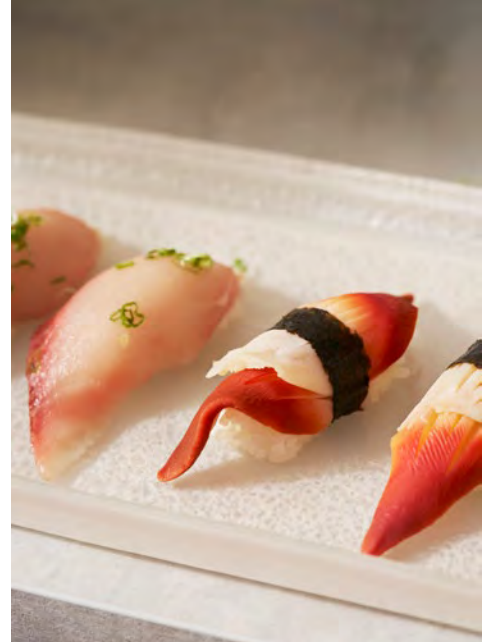

Caviar Server
Crackle Dusk Blue w/Silver Legs
GS193850
D 10 1/4" H 3 7/8"
(7 1/2 oz)

Caviar Server
Crackle Cream w/Silver Legs
GS196706
D 10 1/4" H 3 7/8"
(7 1/2 oz)

Caviar Server
Marble Grey w/Gold Legs
GS196705
D 10 1/4" H 3 7/8"
(7 1/2 oz)