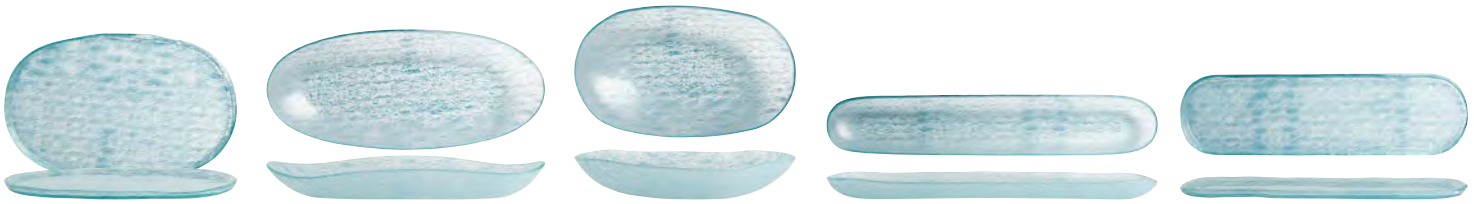

crackle dusk blue

Serving Platter
Crackle Dusk Blue
GS196698
L 15 3/8" W 9 7/8" H 7/8"

Serving Bowl
Crackle Dusk Blue
GS196694
L 18 3/8" W 7 7/8" H 2 3/8"
(3 1/4 qt)

Serving Bowl
Crackle Dusk Blue
GS193806
L 14 5/8" W 8 3/4" H 2 3/4"
(2 1/2 qt)

Serving Bowl
Crackle Dusk Blue
GS193872
L 24 1/8" W 4 5/8" H 1 5/8"
(1 1/4 qt)

Serving Platter
Crackle Dusk Blue
GS193873
L 20 1/2" W 5 1/8" H 3/4"