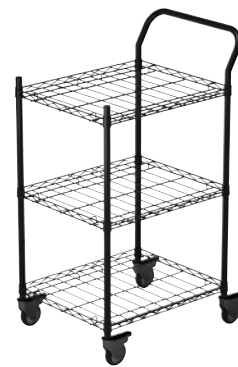

Octa Dark Gray Rechargeable Lamp
LMPOCTGRY300
L 11 1/4" W 4 3/8" H 11 1/4"

Octa White Rechargeable Lamp
LMPOCTWHT300
L 11 1/4" W 4 3/8" H 11 1/4"

Pirlo Dark Gray Rechargeable Lamp
LMPPIRGRY300
L 11" W 5 1/4" H 11"

Pirlo White Rechargeable Lamp
LMPPIRWHT300
L 11" W 5 1/4" H 11"

Charging Trolley Holds 6 Charging Platforms
LMPTROLLEY

Stackable Magnetic Charging Platform
LMPTOWER

discover a cordless lamp that is thoughtfully purposed for hospitality