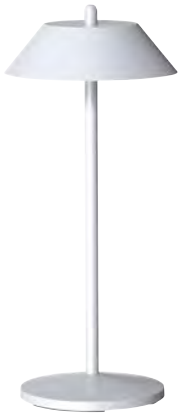

Touch Button on Octa Lamp

Push Button/ Dial Control on Pirlo Lamp

Waterproof IP65

Magnetic USB Charging Cable Included with Each Lamp

9+ Hours at 100% Intensity

2200K/3000K Color Temp Switchable

Pirlo Dark Gray
Rechargeable Lamp
LMPPIRGRY300
LW 5 1/4" H 11"