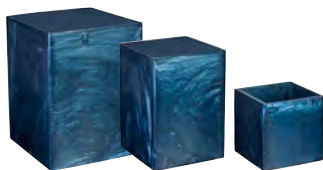

Riser Square
7770ER221 L 9" W 9" H 12"
7770ER218 L 7" W 7" H 10"
7770ER220 L 6" W 6" H 6"