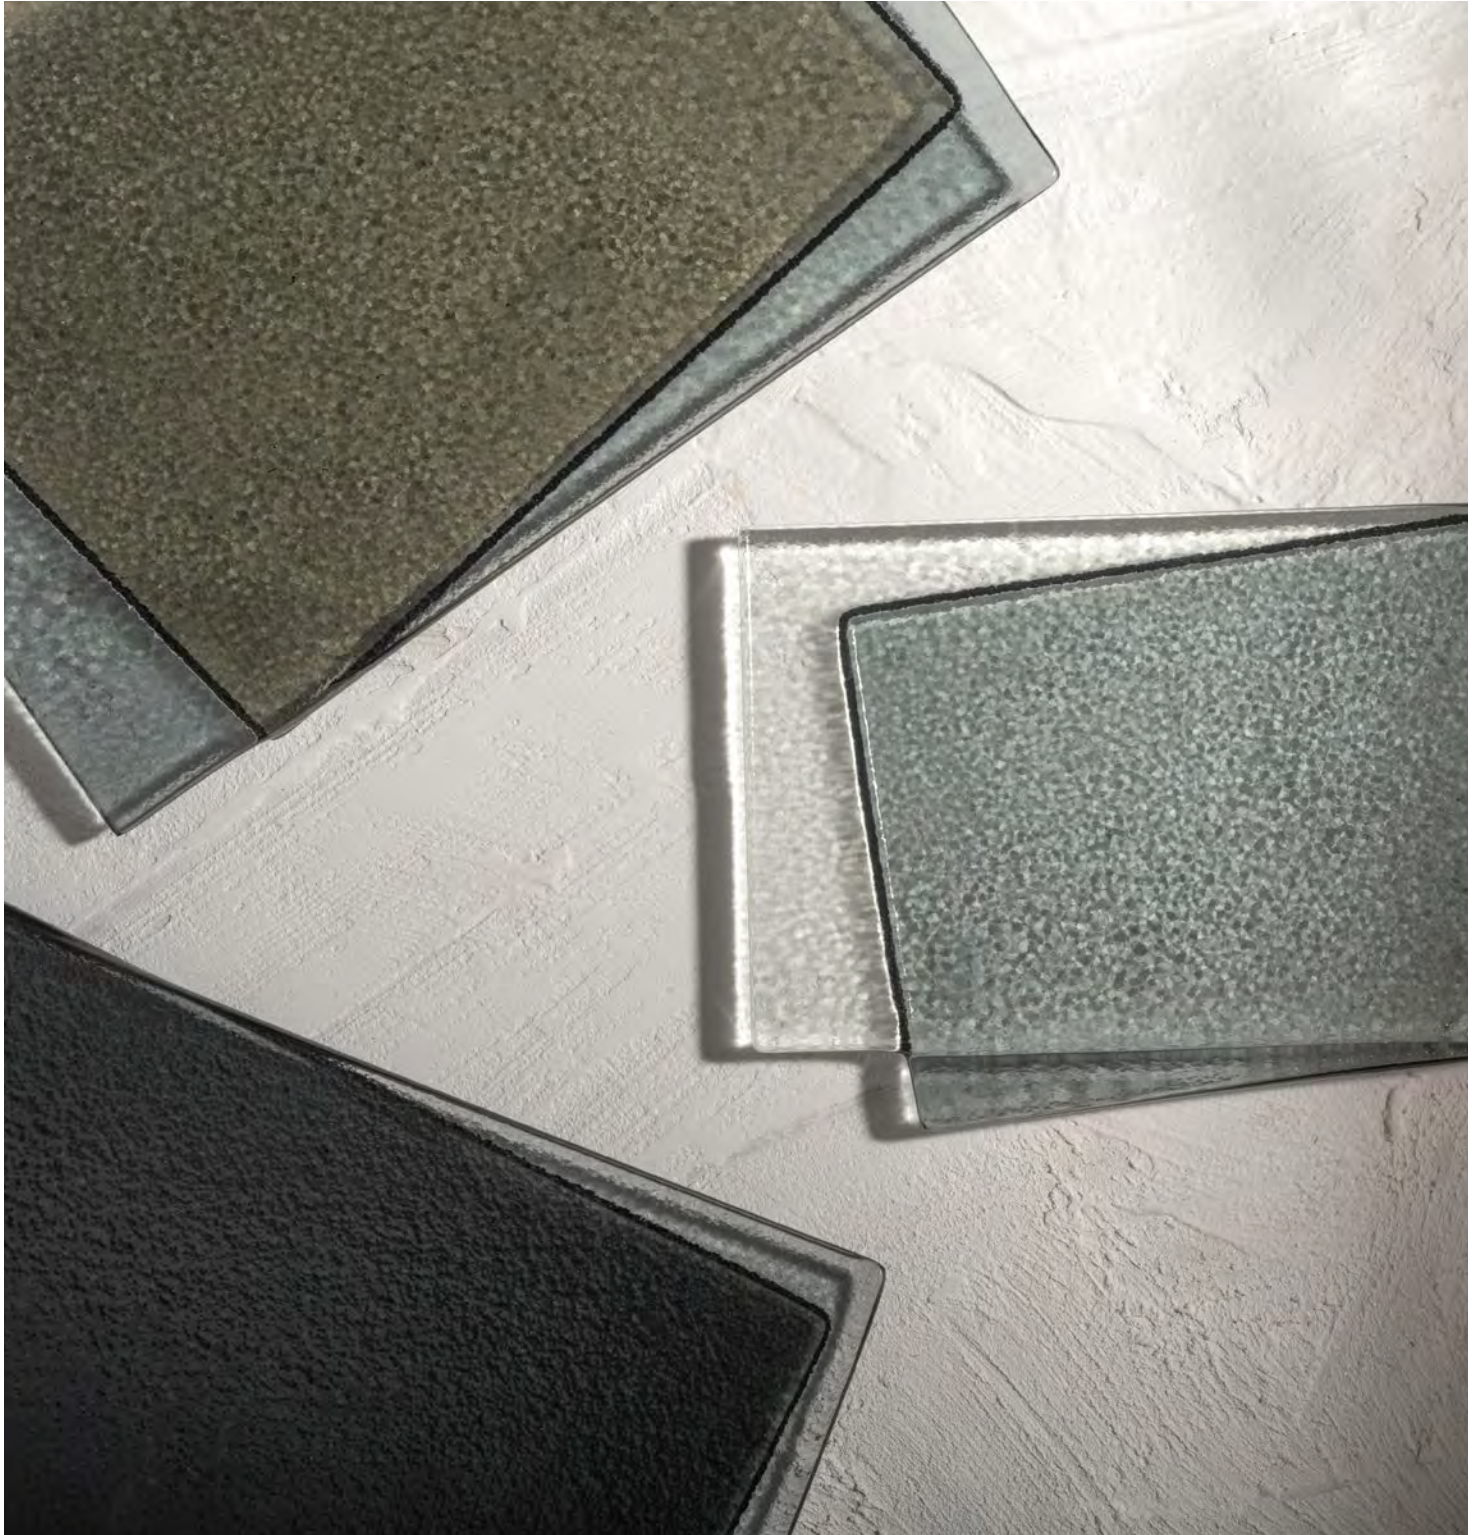

Catherine Hurand ◦ Glass

Available Summer 2024

Shadows ☆☆☆☆ **NEW**

Where shadows meet, magic begins

This sleek and minimal collection invites us into a world of graphic elegance. Transparency and opacity merge in this innovative design, where glasswork plays with light, ensuring each piece is uniquely captivating. Shadows by Catherine Hurand is inspired by black & white film aesthetics, sepia tones, shades of gray, and transparency that provokes a fresh perspective on light, taste, and color. With a clean and clear surface after each wash, Shadows provides chefs with a groundbreaking platform for creativity and presentation.