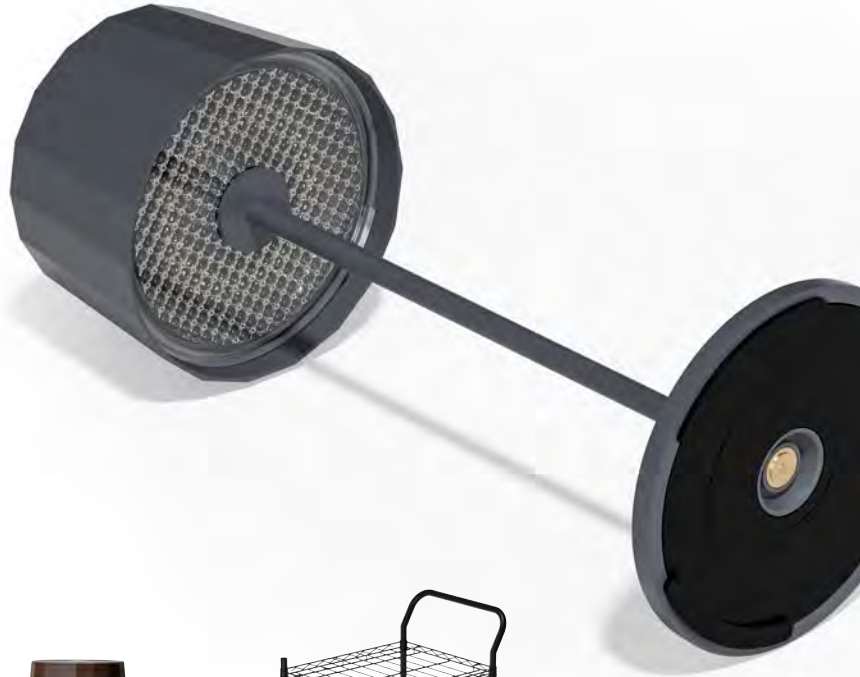

Octa Dark Gray
Rechargeable Lamp
LMPDCTGRY300
LW 4 3/8" H 11 1/4"