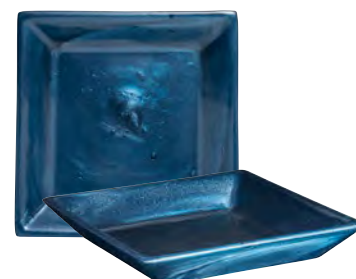

Square Platter
7770ER216 L 17" W 17" H 1 5/8"
7770ER211 L 13 7/8" W 13 7/8" H 1 1/2"
7770ER210 L 10 7/8" W 10 7/8" H 1 3/8"
7770ER209 L 8 7/8" W 8 7/8" H 1 1/2"