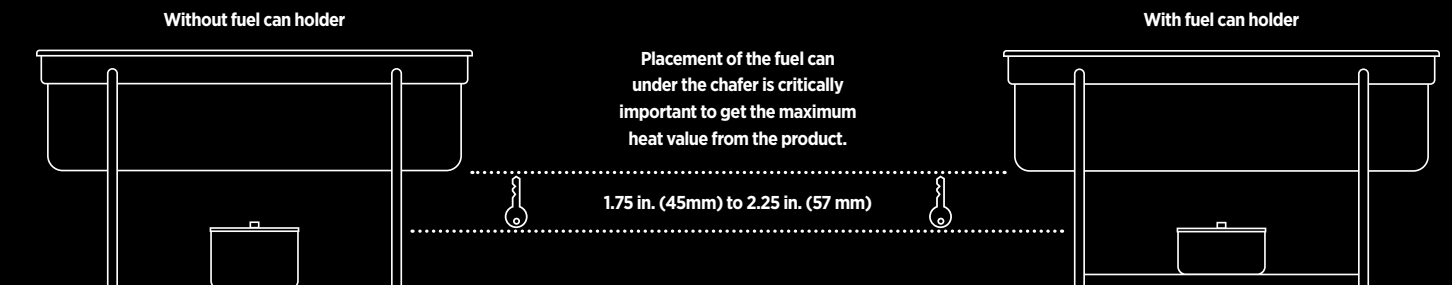

HOLLOWICK *easy heat*®

maximum heat performance

The proper placement of any chafing fuel source is critically important to have maximum heat performance. With Hollowick Easy Heat® Chafing Fuels, the wick is adjustable to accommodate different temperature levels and the can stays cool for easy handling. Simply adjust the wick to change the heat output between standard, low and high, then place on the fuel holder or table beneath to properly heat the chafing dish.