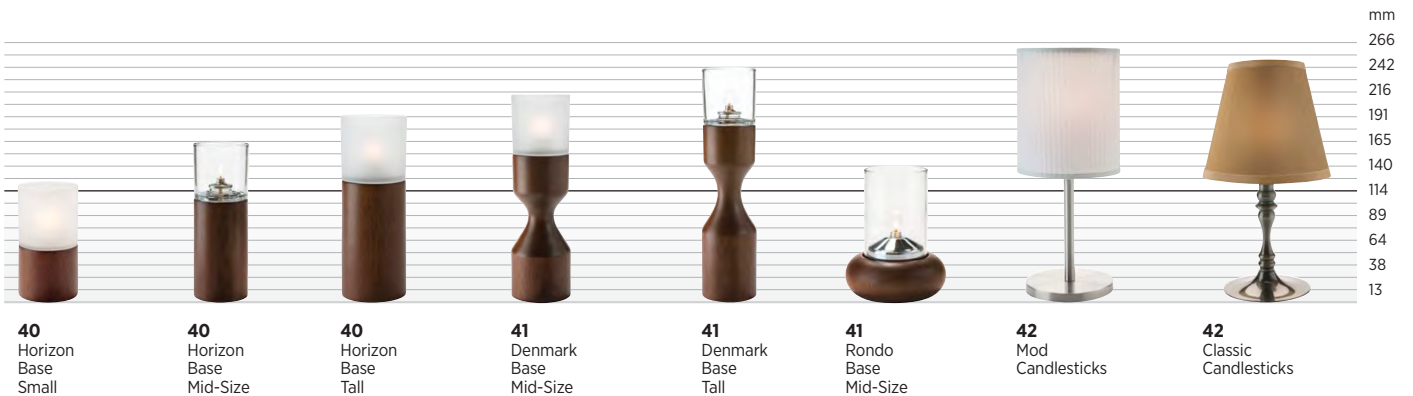

HOLLOWICK *lamp sizes & page reference*