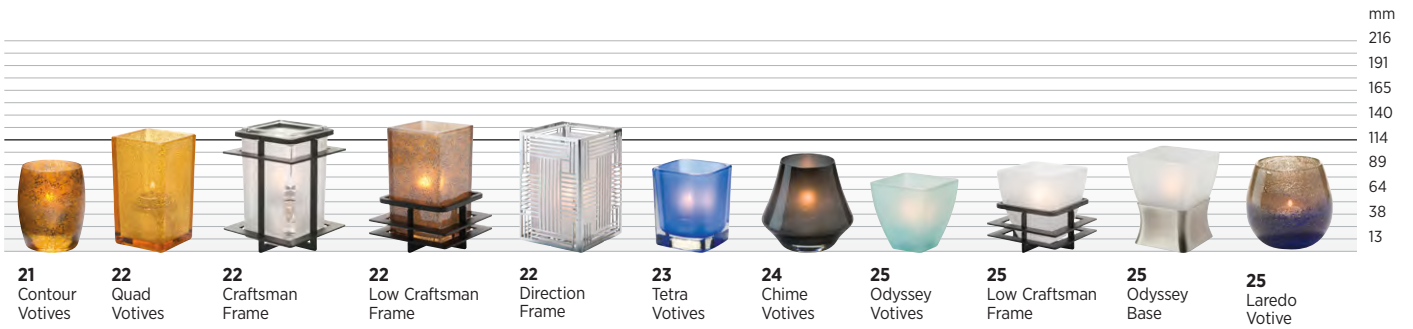

HOLLOWICK *lamp sizes & page reference*