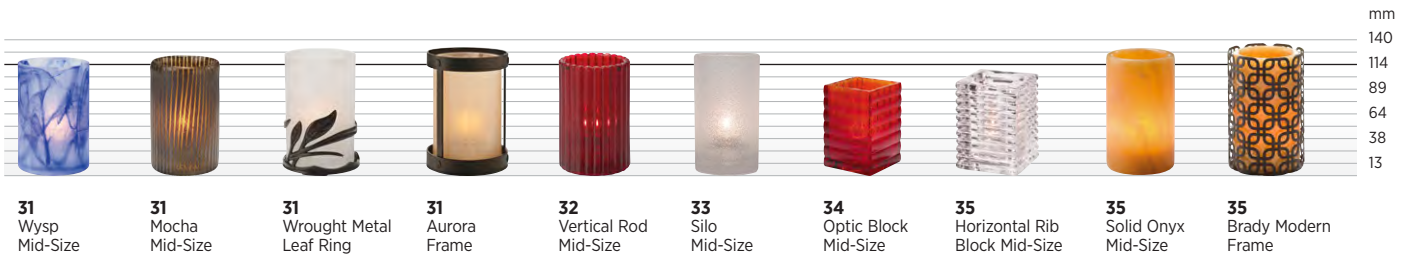

HOLLOWICK *lamp sizes & page reference*