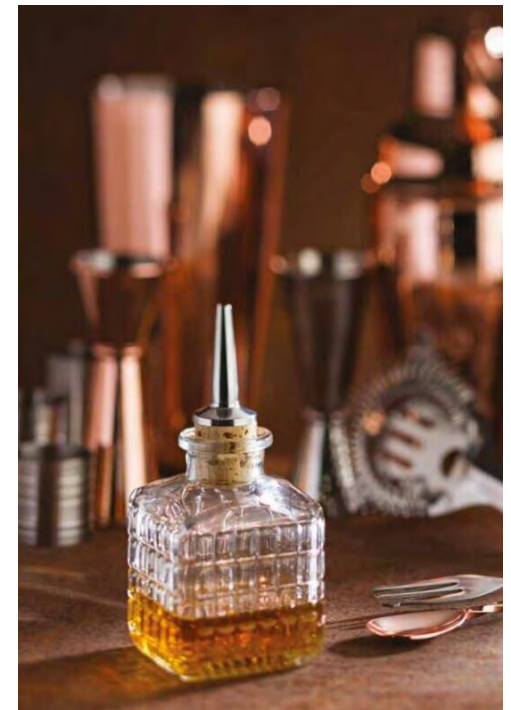

DASH BOTTLES & POURERS

Bitters Bottle 3.5oz (10cl) Gold Top
UR90266 Box of 6