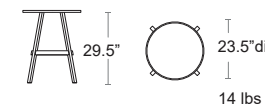

Combo 60
40030 + COLOR CODE