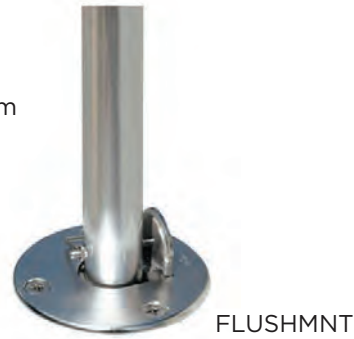

SHADE

Flush Mount

Stainless steel ground flush mount, Comes with aluminum extension pole
Fits 1.5" thick center pole umbrellas, Mounting hardware included, 6 lbs
Lock hole available on request

CONTACT BUM FOR PRICING