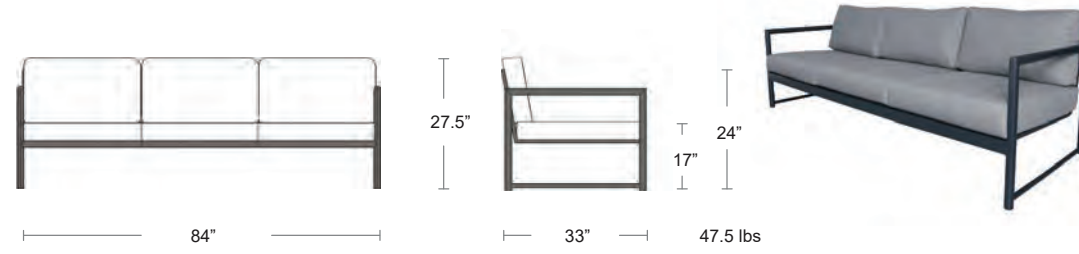

LONG SOFA
SKY LONG
LIST:\$5100 EA.
SELL:\$3315 EA.

RIGHT & LEFT
SKY-02R-02L-14
LIST:\$2550 EA.
SELL:\$1660 EA.

DOUBLE ARMLESS
SKY-02A
LIST:\$2400 EA.
SELL:\$1560 EA.

CORNER
SKY-00C
LIST:\$1680 EA.
SELL:\$1100 EA.

SLIPPER
SKY-00A
LIST:\$1360 EA.
SELL:\$885 EA.

LOUNGE SEATING

VENUS STEEL

Urban Deep Seating Collection

Powder coated, welded Aluminum frame, sling seat and back for added comfort
Includes Sunbelievable cushions, zippered for easy cleaning
Replacement or Custom color cushions available

Module	MSRP	SELL
Sofa 581	\$1440	\$935
Love Seat 582	\$980	\$640
Club Chair 583	\$630	\$410
Long Sofa	\$2110	\$1375
Left or Right	\$1060	\$690
Corner OOC	\$870	\$565
Armless OOA	\$590	\$385

LOUNGE SEATING