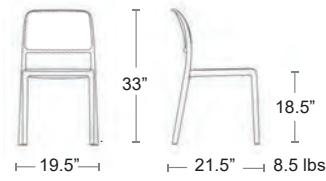

Replacement Feet

\$5/SET
OF 4

202420603

SIDE CHAIRS

Bora

Uniformly colored fiberglass and polypropylene with UV additives, Matte finish, Non-slip feet, Recyclable
See in stock cushions, Page 55

LIST: \$140 EA. **SELL: \$90 EA.**