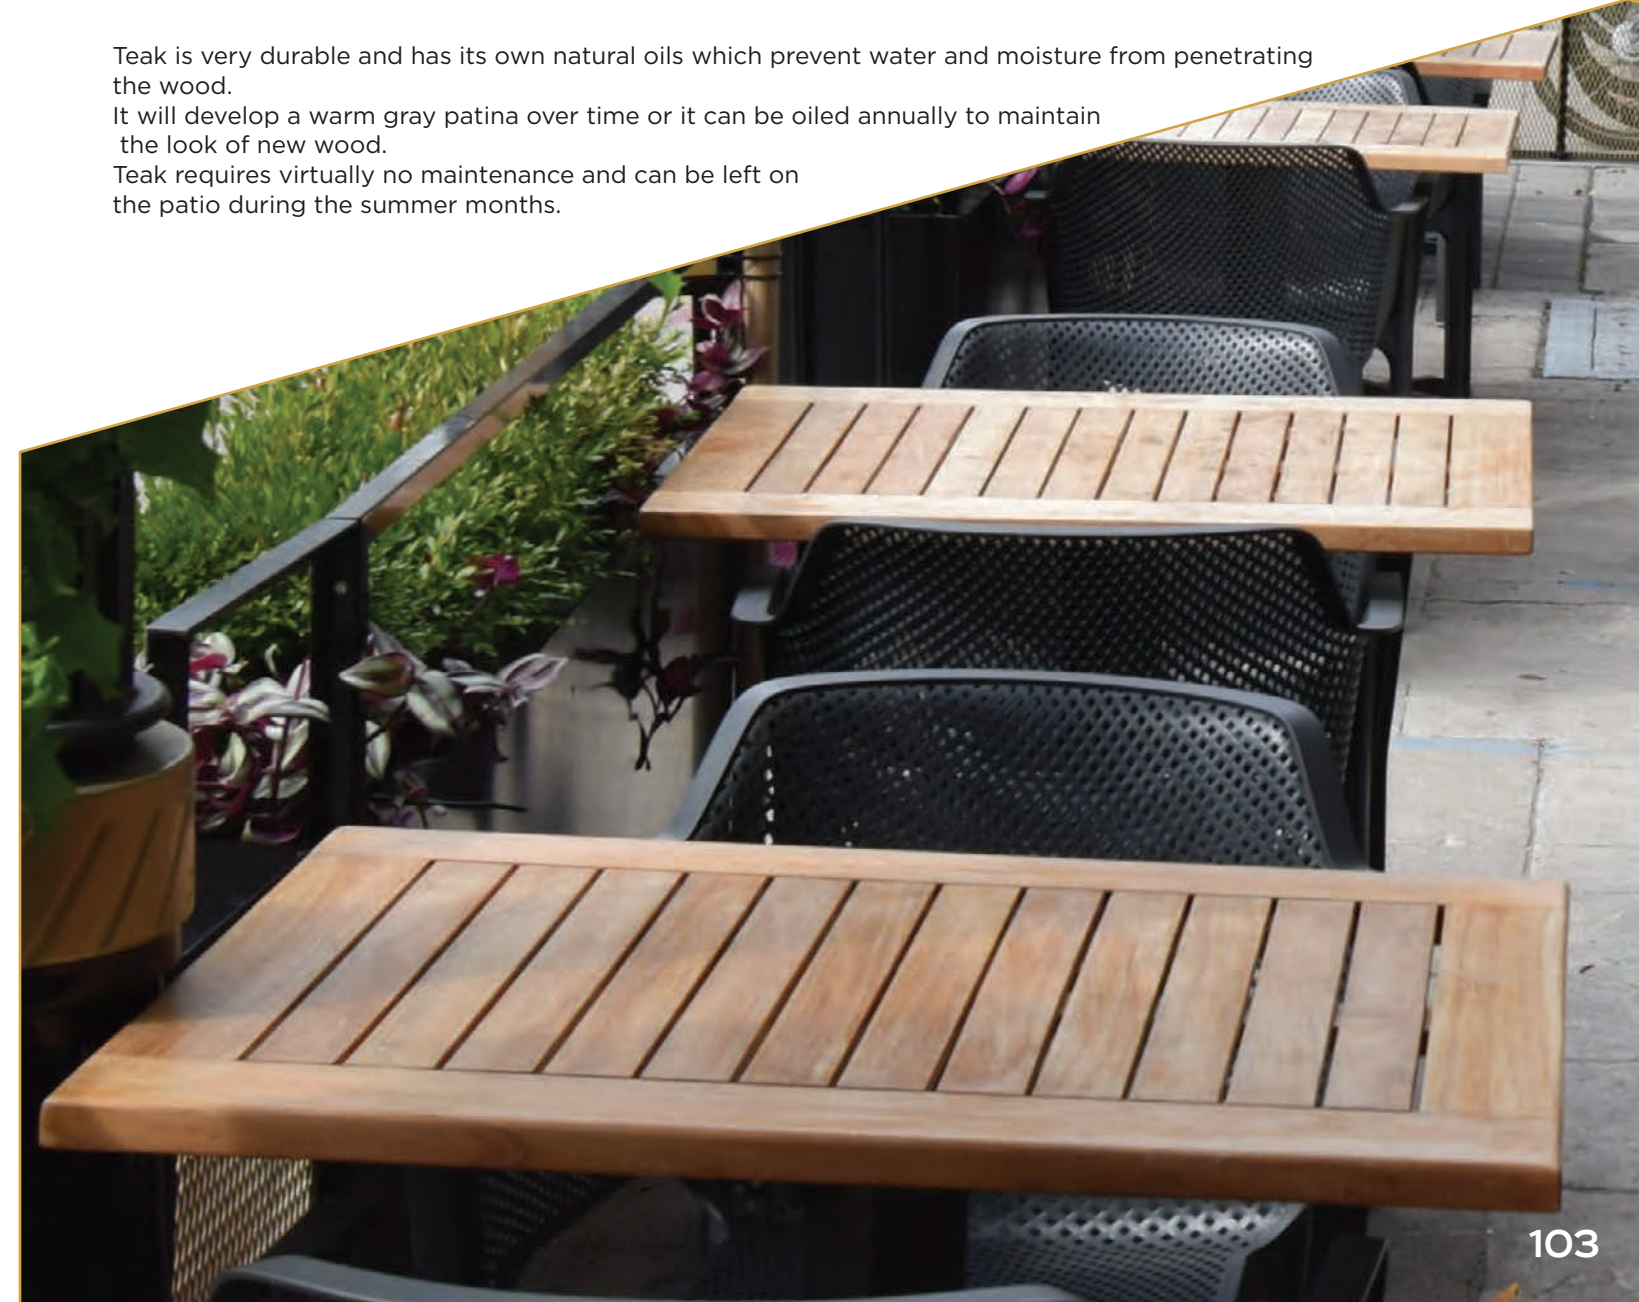

Tabletop & Base Fit Guide

		24"x32"	48"x32"	32" Dia	30" Dia	24"	32"	36"
SINGLE DINING HEIGHT	FIORE DINING	★		★	★	★	★	
	FLUTE TILTING			★	★	★		
	FRASCA MAXI			★	★		★	★
	FRASCA MINI	★		★	★	★	★	
	IBISCO TILTING	★		★	★	★	★	
	BUM 27 SELF LEVELING	★		★	★	★	★	
	BUM 30 SELF LEVELING							★
	CLIP DINING	★		★	★	★	★	
DOUBLE DINING HEIGHT	SCUDO TILTING		★					
	BUM SELF LEVELING		★					
SINGLE BAR HEIGHT	FIORE BAR	★		★	★	★		
	FRASCA TILTING	★		★	★	★		
	IBISCO TILTING	★		★	★	★		
	BUM 27 SELF LEVELING	★		★	★	★		
	BUM 30 SELF LEVELING						★	★
DOUBLE BAR HEIGHT	SCUDO DOUBLE TILTING		★					

NARDI BASES CAN BE CUT DOWN FOR $40 NET, BUM BASES CANNOT BE CUT

BUM COMMERCIAL FURNITURE will provide the necessary hardware if both top and base are purchased on the same Purchase Order.

Refer to Tabletop & Base Fit Guide, Page 102

Jakarta Teak

Solid Natural Teak 1" Thick
8 pre-drilled stainless steel inserts to connect to Nardi table bases

	SIZE		WEIGHT	LIST	SELL
MT-TEAK48X32	48"x32"		36 lbs	$720	$470
MT-TEAK24X32	24"x32"		17 lbs	$440	$290
MT-TEAK30RD	30"		15 lbs	$400	$260
MT-TEAK36SQ	36"		30 lbs	$600	$390
MT-TEAK32SQ	32"		23 lbs	$480	$315
MT-TEAK24SQ	24"		13 lbs	$350	$230

Teak is very durable and has its own natural oils which prevent water and moisture from penetrating the wood. It will develop a warm gray patina over time or it can be oiled annually to maintain the look of new wood. Teak requires virtually no maintenance and can be left on the patio during the summer months.