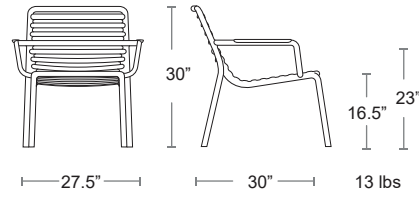

**LIST: \$70 EA.
SELL: \$45 EA.**

LOUNGE SEATING

Doga Relax

Uniformly colored fiberglass and polypropylene with UV additives,
Matte finish, Non-slip feet, Recyclable resin
See in stock cushions Page 138

LIST: \$270 EA. SELL: \$175 EA.