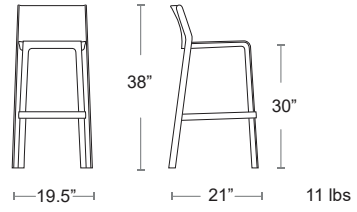

**\$5/SET
OF 4**

BAR STOOLS

Trill Bar

Uniformly colored fiberglass and polypropylene with UV additives, Matte finish, Non-slip feet, Recyclable resin

LIST: \$190 EA. SELL: **\$125 EA.**

ANTRACITE
40350.02

BIANCO
40350.00