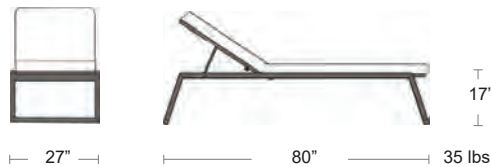

LIST:\$1920 EA. SELL:\$1250 EA.

REPLACEMENT CUSHIONS		
Module	MSRP	SELL
Chaise Lounger	\$800	\$625

SUN LOUNGER
CITY-515

VENUS STEEL

Urban Chaise Lounger

Powder coated, welded Aluminum frame, sling seat and back for added comfort, Includes Sunbelievable cushions, zippered for easy cleaning