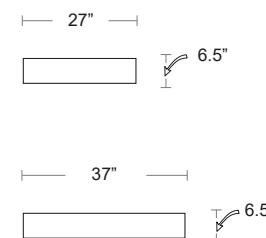

Tower Heater

Quartz Tube Tower Heater made to withstand all commercial applications, its strengthened stainless steel (304) construction provides the durability needed all year round.
42,000 BTUH
Heat range of up to 10' diameter, Piezo Push-button ignition
Variable gas control valve, Standard 20 Lb and 30 Lb propane tank compatible
304 stainless steel body, wire mesh and hardware
Fused tempered quartz glass, Aluminum Frame
Larger steel reflector,
Flame height adjustment control knob
Wheels designed for easy mobility
Propane tank not included

LIST: $2550 EA.   SELL: $1660 EA.

Comfort Plus Infrared Heater

Provides up to 64 square feet of radiant warmth ,
Its advanced heating technology is designed to warm people and objects without heating the air in between,
90% efficiency in converting energy into directional, virtually wind-proof heat.
Weatherproof, stainless steel construction, can be left outside year-round
Operate safely in all weather conditions, cETLus certified

SUITABLE FOR WALL OR CEILING MOUNTING,
REMOTE CONTROL INCLUDED WITH ALL MODELS
BATTERIES NOT INCLUDED

3000W BLACK - 208/240V - WALL/CEILING MOUNT
F-CF15120B

**LIST: $1200 EA.
SELL: $780 EA.**

1500W BLACK - 120V WALL/CEILING MOUNT
F-CF30240B

**LIST: $980 EA.
SELL: $640 EA.**

Commercial Patio Heater

Heavy duty stainless steel body, Weather resistant,
Holds 20 or 30lb propane tanks
10+ Hours of burn time on High
Wheel kit included
Hose and regulator included
Easy on/off tank access
High output and fuel efficient burner
45,000 BTUH
Propane tank not included

LIST: $1270 EA.   SELL: $825 EA.