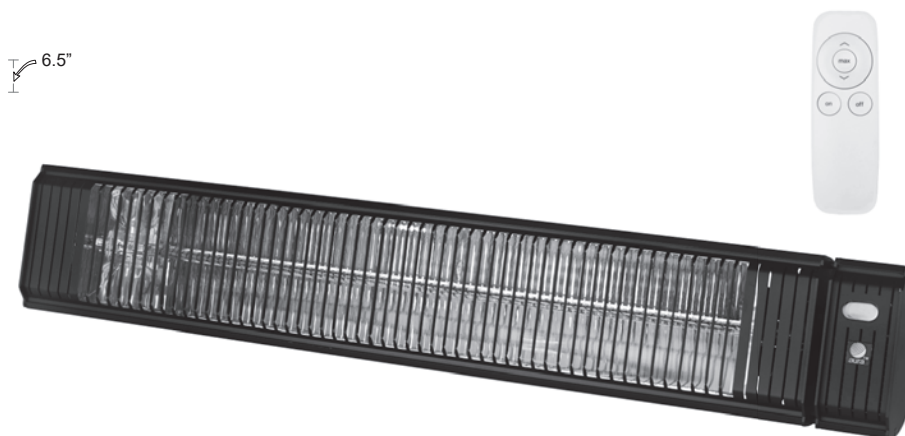

Tower Heater

Quartz Tube Tower Heater made to withstand all commercial applications, its strengthened stainless steel (304) construction provides the durability needed all year round.
42,000 BTUH
Heat range of up to 10' diameter, Piezo Push-button ignition
Variable gas control valve, Standard 20 Lb and 30 Lb propane tank compatible
304 stainless steel body, wire mesh and hardware
Fused tempered quartz glass, Aluminum Frame
Larger steel reflector,
Flame height adjustment control knob
Wheels designed for easy mobility
Propane tank not included

LIST: $2550 EA.   SELL: $1660 EA.

Comfort Plus Infrared Heater

Provides up to 64 square feet of radiant warmth ,
Its advanced heating technology is designed to warm people and objects without heating the air in between,
90% efficiency in converting energy into directional, virtually wind-proof heat.
Weatherproof, stainless steel construction, can be left outside year-round
Operate safely in all weather conditions, cETLus certified

SUITABLE FOR WALL OR CEILING MOUNTING,
REMOTE CONTROL INCLUDED WITH ALL MODELS
BATTERIES NOT INCLUDED

3000W BLACK - 208/240V - WALL/CEILING MOUNT
F-CF15120B

**LIST: $1200 EA.
SELL: $780 EA.**

1500W BLACK - 120V WALL/CEILING MOUNT
F-CF30240B

**LIST: $980 EA.
SELL: $640 EA.**

Commercial Patio Heater

Heavy duty stainless steel body, Weather resistant,
Holds 20 or 30lb propane tanks
10+ Hours of burn time on High
Wheel kit included
Hose and regulator included
Easy on/off tank access
High output and fuel efficient burner
45,000 BTUH
Propane tank not included

LIST: $1270 EA.   SELL: $825 EA.