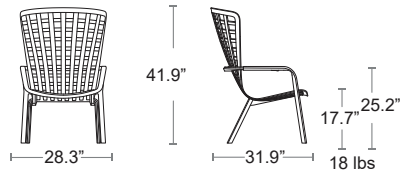

LOUNGE SEATING

Folio

Reclining armchair. Uniformly colored fiberglass polypropylene resins with UV additives. Matte finish, non-slip replaceable feet.

LIST: $390 EA.   SELL: $255 EA.