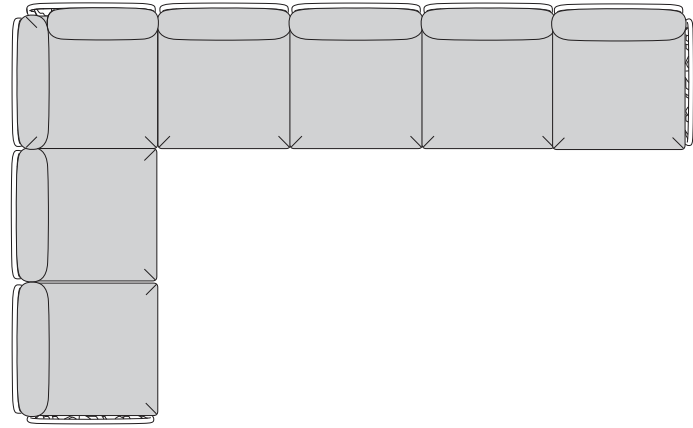

CORNER MODULE
40374 + COLOR CODE
LIST:\$920 EA.
SELL:\$600 EA.

POUF/OTTOMAN
40369 + COLOR CODE
LIST:\$460 EA.
SELL:\$300 EA.

LOUNGE SEATING

Just a few of the nearly endless combinations that Komodo is capable of. Contact BUM for pictures.