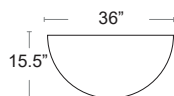

LIST: \$3500 EA. **SELL: \$2275 EA.**

NP-GPFCCN36

FLAME

RECTANGLE
RUSTIC BRONZE
NP-STTR1-BZ-SET

SQUARE
RUSTIC BRONZE
NP-STTR2-BZ-SET

St Tropez

Rectangular and Square Linear Design Patio Flame Tables
All aluminum construction, Propane tank can be hidden inside the table
Stylish glass ember bed, Easy start electronic ignition, 60,000 BTU of Heat
Thermo-couple valve shuts off gas supply if flame is extinguished
Stainless steel 10"x 30" pan burner