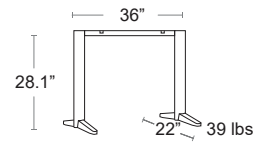

ADD NET \$30 FOR UMBRELLA HOLE

DINING HEIGHT BASES

Refer to Tabletop & Base Fit Guide, Page 102

Trail Self Leveling Bases

Say goodbye to wobbly tables!
These award-winning bases use a simple mechanical system with four pivoting legs that are interconnected in such a way that when a table is placed on an uneven surface the feet will move until all feet are stable.