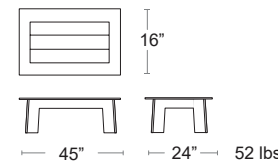

LOUNGE TABLES

Jakarta Teak Collection

Teak is very durable and has its own natural oils which prevent water and moisture from penetrating the wood, It will develop a warm gray patina over time or it can be oiled annually to maintain the look of new wood, Teak requires virtually no maintenance and can be left on the patio during the summer months.

LIST: $1000 EA.
SELL: $650 EA.

LIST: $680 EA.
SELL: $445 EA.

LIST: $650 EA.
SELL: $425 EA.

LOUNGE TABLES

Urban Collection

Powder coated, Welded aluminum frame

LIST:$1200 EA.
SELL:$780 EA.

SIDE TABLE
URBAN-22SQ

LIST:$750 EA.
SELL:$490 EA.

Also available
Lounge Seating

Lakeshore Collection

A classic design made from high density polyethylene (HDPE), Very high impact resistance with a textured finish, UV protected

LIST: $760 EA.
SELL: $495 EA.

LIST: $570 EA.
SELL: $370 EA.