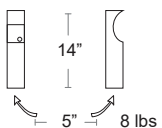

Wall Mount Ashtray

UVC2

Galvanized steel and stainless steel top
Locking system, Wall mount

LIST: $670 EA.   SELL: $435 EA.

GLOSSY GREY BROWN
RAL 8019