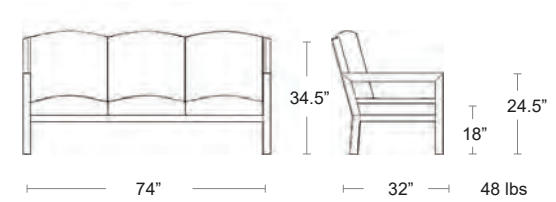

LOUNGE SEATING

SOFA
CITY-581
LIST:$3200 EA.
SELL:**$2080 EA.**