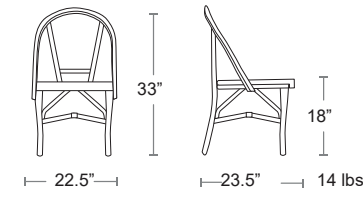

Croisette

Uniformly colored fiberglass and polypropylene with UV additives

LIST: $380 EA.   SELL: $250 EA.

ANTRACITE
CROISSETTE447C

LIGHT GREEN
CROISSETTE5635C