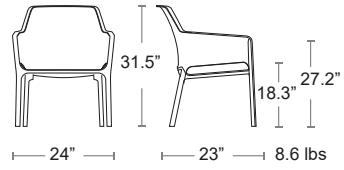

Net

Uniformly colored fiberglass polypropylene with UV additives
Matte finish, Non-slip feet, Recyclable
See in stock cushions, Page 55

LIST: $190 EA.   **SELL: $125 EA.**