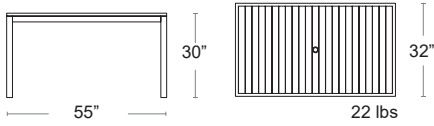

TABLES: DINING HEIGHT

Also available
Armchair, Side Chair
Bar Stool, Table Tops

Marco 55" x 32"
DT516 - 55Q + COLOR CODE

LIST: $900 EA.
SELL: $585 EA.

Marco 48" x 32"
DT516-48Q + COLOR CODE