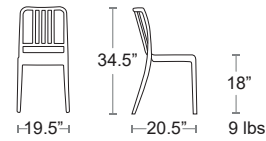

CELESTE
40245.39

ROSSO
40245.07

TORTORA
40245.10

AGAVE
40245.16

SIDE CHAIRS

Varia

Stackable monobloc chair made of fiberglass reinforced polypropylene. With its simple clean lines it is suitable for all commercial applications. Anti UV stabilized.