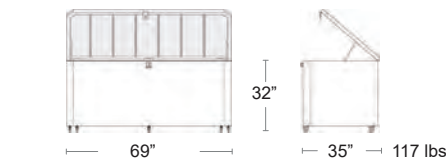

LOUNGE SEATING