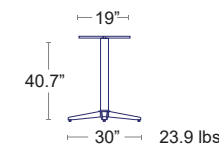

Trail Bar 30

TRST30BKB

LIST: $500 EA.

SELL: $325 EA.