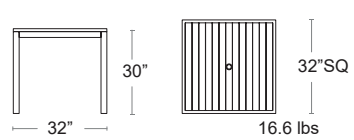

LIST: \$550 EA.
SELL: \$360 EA.

Marco 36" Square
DT516-36S + COLOR CODE

LIST: \$740 EA.
SELL: \$480 EA.

Marco 32" Square
DT516-32S + COLOR CODE

LIST: \$660 EA.
SELL: \$430 EA.

Marco Polywood Tables

Square tubular aluminum powder coated frame • Polywood tabletop
An extra slat with the umbrella hole is included for tables with that option.