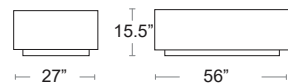

NP-GPFRCN56

Nexus Flame Table 36"

Cast aluminum construction that looks like formed concrete. Premium stainless steel burner with lava rock media, Cover included, 53,000 BTU's SOLD AS A COMPLETE SET
10' propane hose, All weather cover

LIST: $3500 EA. **SELL: $2275 EA.**