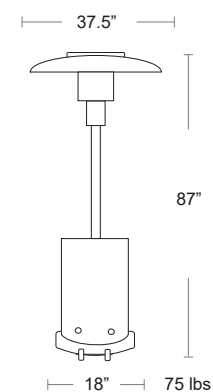

Tower Heater

Quartz Tube Tower Heater made to withstand all commercial applications, its strengthened stainless steel (304) construction provides the durability needed all year round.
42,000 BTUH
Heat range of up to 10' diameter, Piezo Push-button ignition
Variable gas control valve, Standard 20 Lb and 30 Lb propane tank compatible
304 stainless steel body, wire mesh and hardware
Fused tempered quartz glass, Aluminum Frame
Larger steel reflector,
Flame height adjustment control knob
Wheels designed for easy mobility
Propane tank not included

LIST: $2550 EA.   SELL: $1660 EA.

Comfort Plus Infrared Heater

Provides up to 64 square feet of radiant warmth ,
Its advanced heating technology is designed to warm people and objects without heating the air in between,
90% efficiency in converting energy into directional, virtually wind-proof heat.
Weatherproof, stainless steel construction, can be left outside year-round
Operate safely in all weather conditions, cETLus certified

SUITABLE FOR WALL OR CEILING MOUNTING,
REMOTE CONTROL INCLUDED WITH ALL MODELS
BATTERIES NOT INCLUDED

3000W BLACK - 208/240V - WALL/CEILING MOUNT
F-CF15120B

**LIST: $1200 EA.
SELL: $780 EA.**

1500W BLACK - 120V WALL/CEILING MOUNT
F-CF30240B

**LIST: $980 EA.
SELL: $640 EA.**

Commercial Patio Heater

Heavy duty stainless steel body, Weather resistant,
Holds 20 or 30lb propane tanks
10+ Hours of burn time on High
Wheel kit included
Hose and regulator included
Easy on/off tank access
High output and fuel efficient burner
45,000 BTUH
Propane tank not included

LIST: $1270 EA.   SELL: $825 EA.