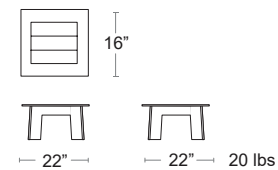

LIST: $760 EA.
SELL: $495 EA.

Lakeshore Side Table
BS-BSMOS + COLOR

LIST: $570 EA.
SELL: $370 EA.