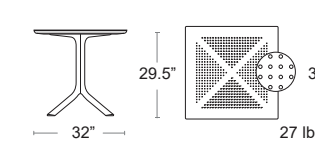

LIST: \$360 EA.

SELL: \$235 EA.

Clip 70
40084.02

LIST: \$340 EA.

SELL: \$220 EA.

TABLES: DINING HEIGHT

Spritz Table Dining & Lounge Height

Solid resin and fiberglass top with center column and three spokes, UV Protected, Removable stem for height variations