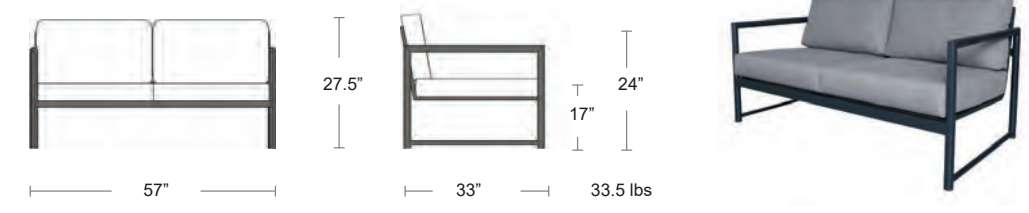

LOVE SEAT
URBAN-582
LIST:$2320 EA.
SELL:$1500 EA.