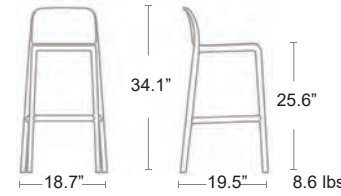

BAR STOOLS

Also available
Arm Chair, Side Chair