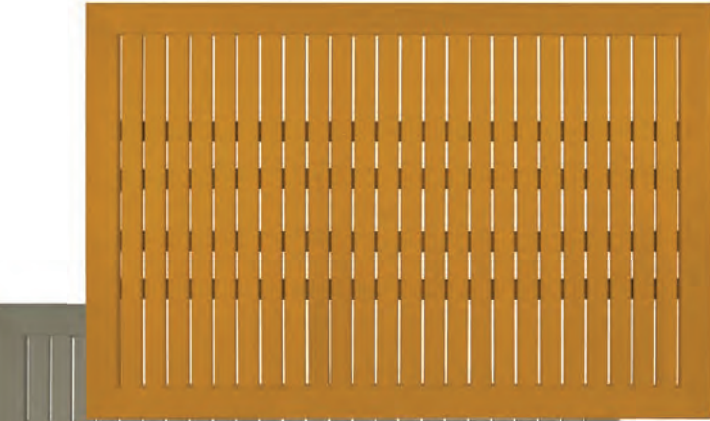

SIZE		WEIGHT	LIST	SELL
48"x32"		31 lbs	\$560	\$365
24"x32"		15 lbs	\$370	\$240
36"		25 lbs	\$430	\$280
32"		22 lbs	\$400	\$260
24"		12 lbs	\$300	\$195

Also available
Armchair, Side Chair,
Bar Stool, Tables

Refer to Tabletop & Base Fit Guide, Page 102

Marco Tabletops

Square tubular aluminum powder coated frame, Polywood tabletop
An extra slat with the umbrella hole is included for tables with that option.

SIZE		WEIGHT	LIST	SELL
48"x32"		36 lbs	\$530	\$345
24"x32"		17 lbs	\$270	\$175
36"		20 lbs	\$460	\$300
36" SQ		32 lbs	\$440	\$290
32" SQ		23 lbs	\$350	\$230
24" SQ		13 lbs	\$250	\$165