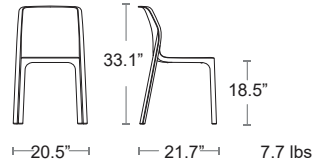

LIST: \$310 EA. SELL: \$205 EA.

ANTRACITE/TEAK
AC3501N01RAT

SIDE CHAIRS

Bit

Uniformly colored fiberglass and polypropylene with UV additives, Matte finish, Non-slip feet, Recyclable resin.

LIST: \$170 EA. SELL: **\$110 EA.**