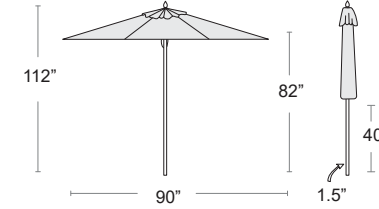

SHADE

Oasis 7.5' Square

Recasens Recacril 9 oz Marine Grade Solution Dyed Acrylic Fabric, Brushed aluminum frame with single wind vent, 2 piece center pole, Stainless steel hardware, Manual lift with pin

LIST: $1020 EA. SELL: $660 EA.