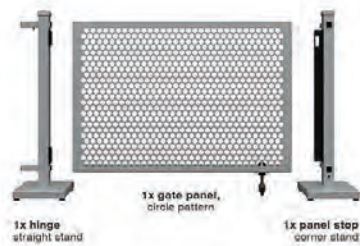

Gate Set
P223A-PLUS2-001
LIST: \$3140 EA.
SELL: \$2040 EA.

WHITE
RAL9003

BLACK
RAL9017

Enclosures

The panels and stands connect quickly and easily with spring push-buttons. Temporary or permanent, bases come with bolt hole knock-outs that can be removed and used to bolt the partitions into the ground. Panels are fabricated from heavy gauge perforated aluminum. Posts are heavy gauge aluminum and stainless steel bases, with leveling legs for uneven ground. All components are powder coated and rust proofed.