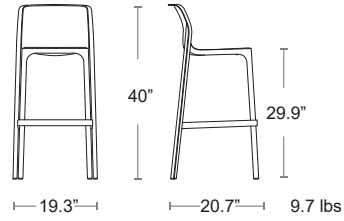

BAR STOOLS

Net Bar

Uniformly colored fiberglass and polypropylene with UV additives, Matte finish, Non-slip feet, Recyclable.

LIST: $200 EA.   SELL: **$130 EA.**

ANTRACITE
40355.02