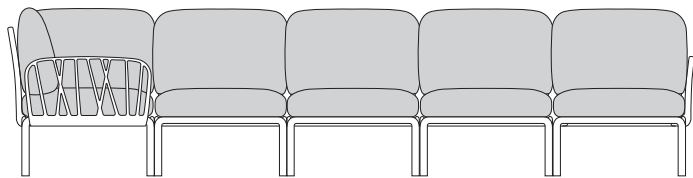

CORNER MODULE
40374 + COLOR CODE
LIST:\$920 EA.
SELL:\$600 EA.

POUF/OTTOMAN
40369 + COLOR CODE
LIST:\$460 EA.
SELL:\$300 EA.

LOUNGE SEATING

Just a few of the nearly endless combinations that Komodo is capable of. Contact BUM for pictures.