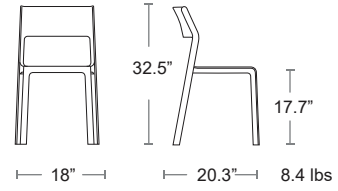

SIDE CHAIRS