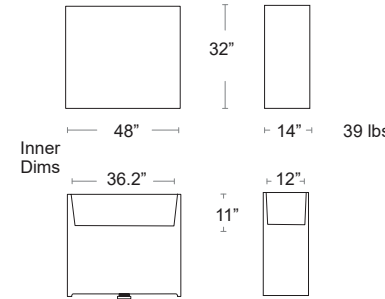

PLANTERS

Lluna Planters

LLDPE (linear low-density polyethylene) achieved by rotational molding. UV protection. 100% recyclable, High degree of mechanical strength and resistance to impacts, Lacquered finish, Resistant to temperatures, - 35°C - 80°C.

Lluna 110

LIST: $1360 EA.
SELL: $885 EA.

Lluna Nova

LIST: $1170 EA.
SELL: $760 EA.

PLANTERS

Wall High

LLDPE (linear low-density polyethylene) achieved by rotational molding. UV protection. 100% recyclable, High degree of mechanical strength and resistance to impacts, Matte finish

LIST: $860 EA. SELL: $560 EA.

Fence

LLDPE (linear low-density polyethylene) achieved by rotational molding. UV protection. 100% recyclable, With galvanized steel reinforcement High degree of mechanical strength and resistance to impacts, Matte finish Resistant to temperatures, - 35°C - 80°C.

Fence Large

LIST: $1000 EA. SELL: $650 EA.

Fence Small

LIST: $370 EA. SELL: $240 EA.