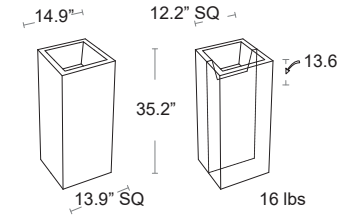

PLANTERS

Cubotti

LLDPE (linear low-density polyethylene) achieved by rotational molding. UV protection. 100% recyclable, High degree of mechanical strength and resistance to impacts, Resistant to temperatures, minus 35°C plus 80°C.

LIST: $440 EA.   SELL: $290 EA.