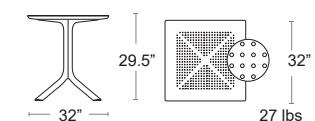

LIST: \$360 EA.

SELL: \$235 EA.

Clip 70
40084.02

LIST: \$340 EA.

SELL: \$220 EA.

TABLES: DINING HEIGHT

Spritz Table Dining & Lounge Height

Solid resin and fiberglass top with center column and three spokes, UV Protected, Removable stem for height variations