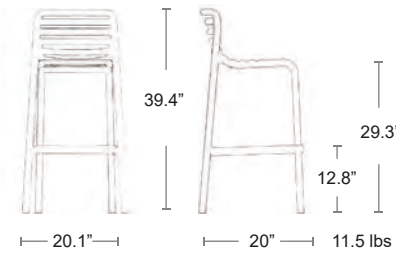

BAR STOOLS

Doga Bar

Uniformly colored fiberglass and polypropylene with UV additives, Matte finish, Non-slip feet, Recyclable

LIST: $200 EA.   SELL: **$130 EA.**