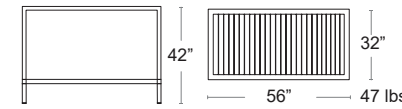

110CBC-
BLACK

T-110CBC-
WHITE

TABLES: BAR HEIGHT

Cube 140

47752+46952.02

Cube 120

47653+46852.02

Cube 80