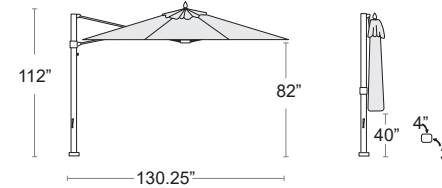

SHADE

Bay Master MAX - 10' Square

Polished aluminum frame, Center pole and stem, Single vent, Market cut canopy, Sunbrella Marine Grade fabric
Manual lift with easy grip handle, All parts are replaceable

CONTACT BUM FOR PRICING

- BLACK 4608
  BMX10SQBLACK
- JOCKEY RED 4603
  BMX10SQRED
- NATURAL 4604
  BMX10SQNATURAL

SHADE

Oasis - Cantilever 10' Square

Recasens Recacril 9 oz Marine Grade Solution Dyed Acrylic Fabric, Wind stabilizer kit included, Extruded Aluminum, Stainless steel hardware, Crank lift, Infinity tilt with 360 degree rotation
Protective Cover Included with Purchase

LIST: $6860 EA.   SELL: $4460 EA.

- DARK GREY
  R-150
- SEASHELL
  R-122
- VERMILION
  R-182

MAX G

MAX G Base fits with MAX collection umbrellas, Galvanized steel plates, Rounded corners, Each single plate is 1/2" Thick
Stem comes with MAX umbrella, not base

CONTACT BUM FOR PRICING

MAX In Ground Mount

To be used on new cement only
Stainless Steel

MAX G Single

GV36SQ
200 lbs

MAX G Double Stack

GV36SQx2
400 lbs

MAX G Triple Stack

GV36SQx3
600 lbs

MAX G Quad Stack

GV36SQx4
800 lbs

MAX On Ground Mount

To be used on existing cement surfaces
9"x9" Stainless Steel, Mounting Hardware Included

Oasis Triple Stack with Wheels

Galvanized steel plate, Silver Dacromet coated, Triple Stacked, Hardware included

LIST: $5600 EA.   SELL: $3640 EA.

Oasis On Ground Mount

To be used on existing concrete or wood surfaces
Use with Oasis Cantilever
12.5" Round 12 lbs

LIST: $570 EA.   SELL: $370 EA.

Oasis In Ground Stem

To be used on new cement only
Galvanized Steel
Use with Oasis Cantilever

LIST: $400 EA.   SELL: $260 EA.