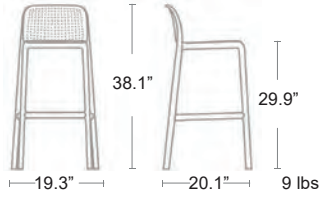

BAR STOOLS

Lido Bar

Uniformly colored fiberglass and polypropylene with UV additives, Perforated seat and back, Matte finish, Non-slip feet, Recyclable

LIST: $180 EA.   SELL: **$115 EA.**

Also available Armchair, Side Chair