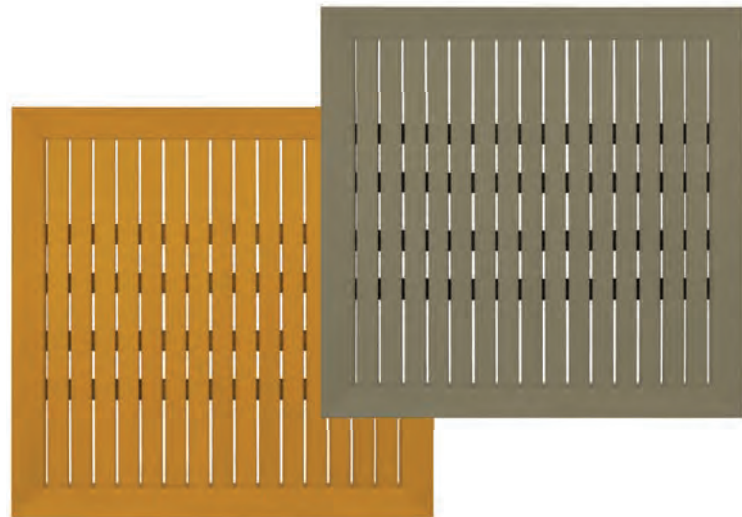

Refer to Tabletop & Base Fit Guide, Page 102

Marco Tabletops

Square tubular aluminum powder coated frame, Polywood tabletop
An extra slat with the umbrella hole is included for tables with that option.

SIZE		WEIGHT	LIST	SELL
48"x32"		36 lbs	\$530	\$345
24"x32"		17 lbs	\$270	\$175
36"		20 lbs	\$460	\$300
36" SQ		32 lbs	\$440	\$290
32" SQ		23 lbs	\$350	\$230
24" SQ		13 lbs	\$250	\$165