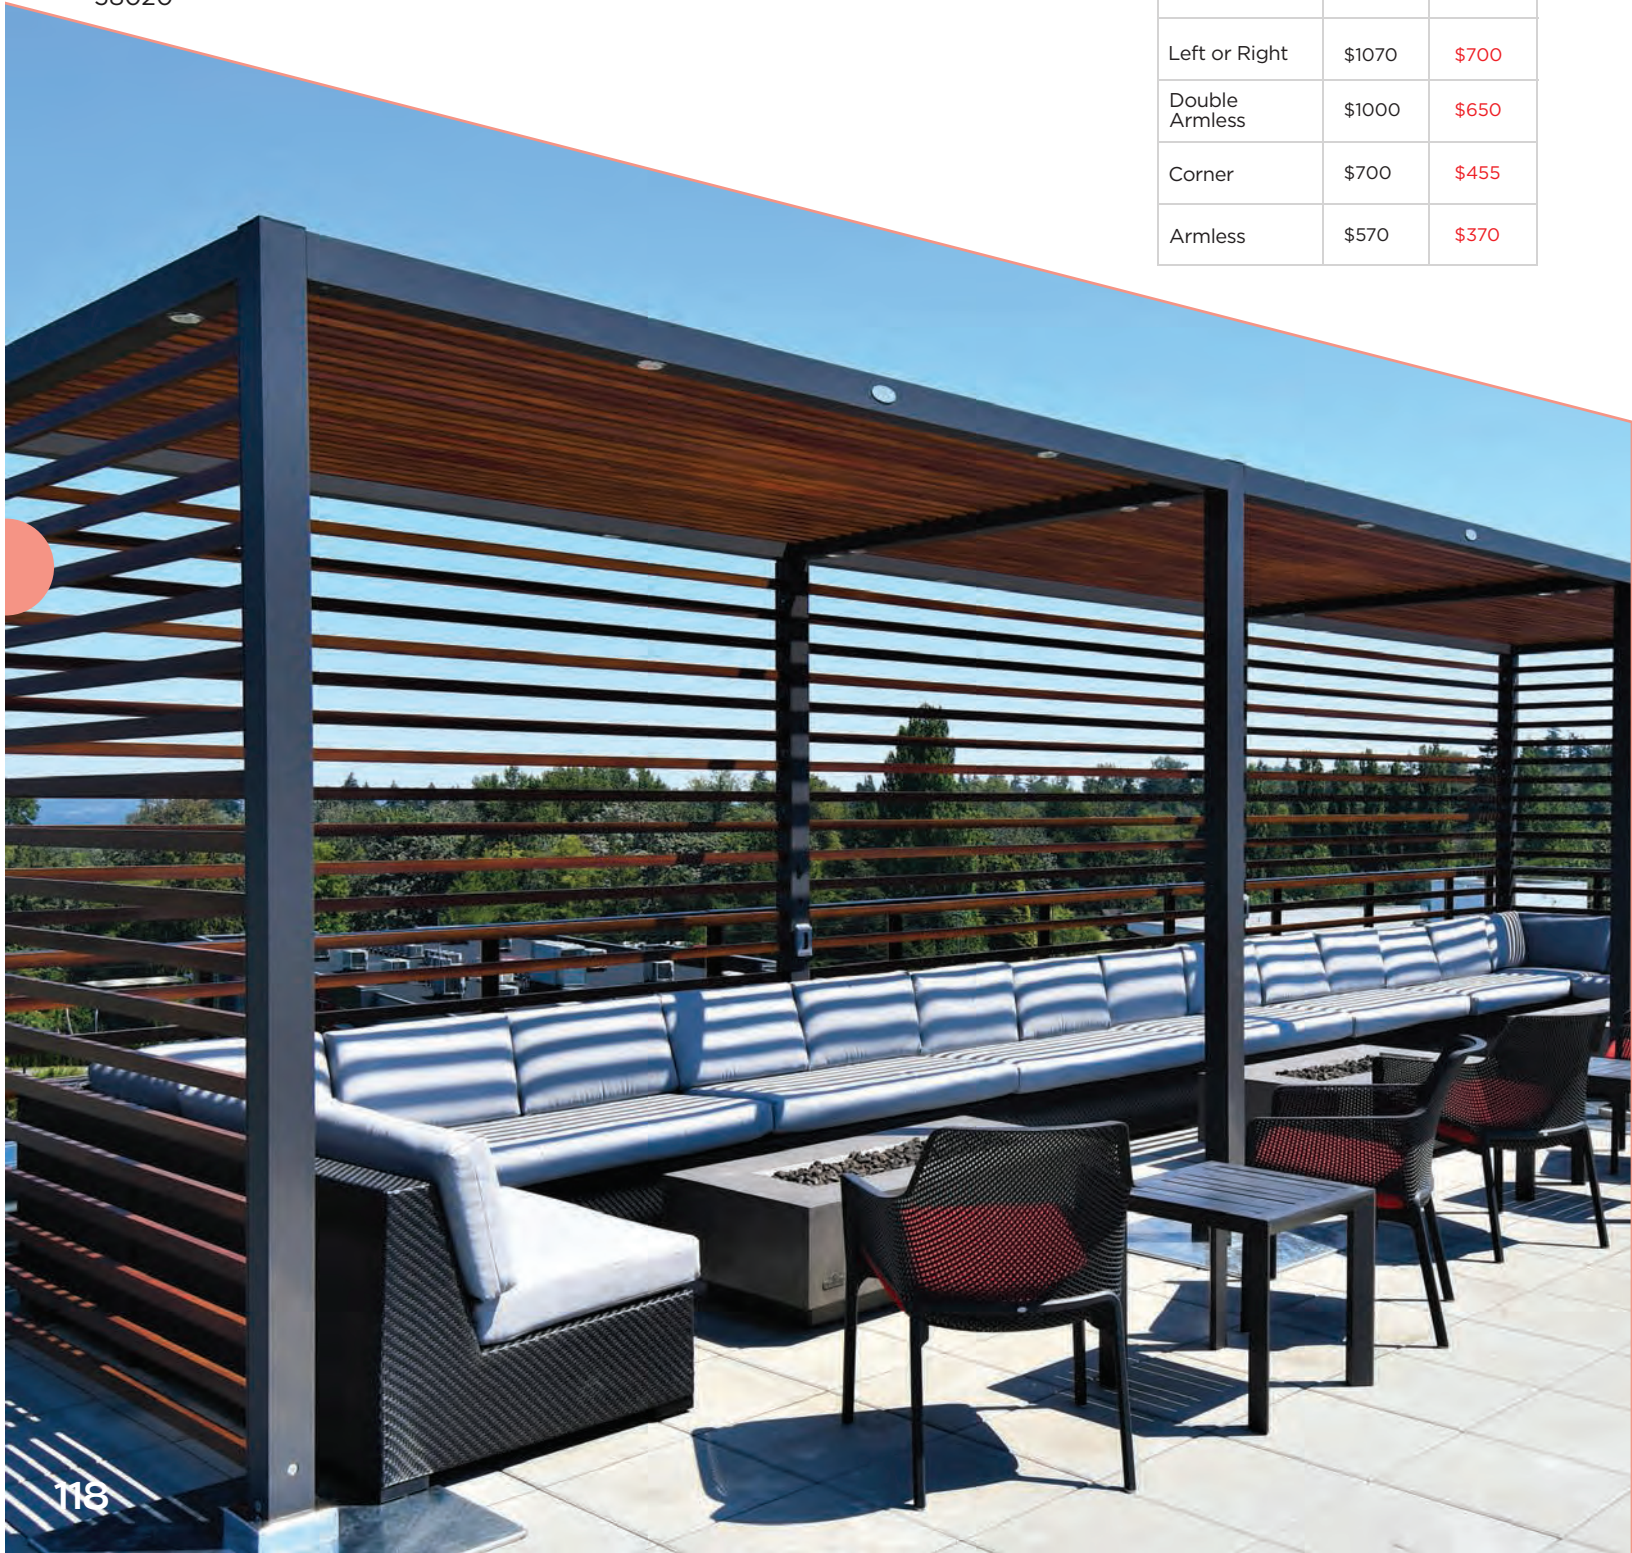

LOUNGE SEATING

Skyline Deep Seating Collection

All weather wicker fish bone weave, Powder coated aluminum frame
Includes Sunbrella cushions, zippered for easy cleaning
Replacement or Custom color cushions available

REPLACEMENT CUSHIONS		
Module	MSRP	SELL
Long Sofa	$2130	$1385
Sofa 581	$1470	$960
Love Seat 582	$1050	$685
Club Chair 583	$710	$465
Left or Right	$1070	$700
Double Armless	$1000	$650
Corner	$700	$455
Armless	$570	$370

LOUNGE SEATING

Skyline Modular Collection