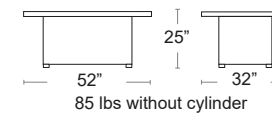

RECTANGLE
GREY
NP-HAMP1-GY-SET