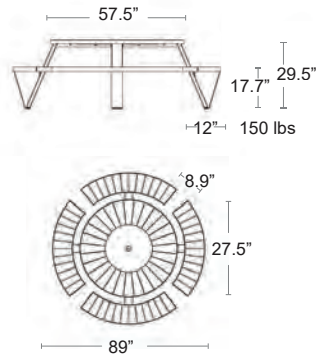

LIST: \$170 EA. SELL: \$110 EA.

TERRA
40358.44

BASALTO
40358.27

CACTUS
40358.25

GESSO
40358.29

TABLES: DINING HEIGHT

Marco Polywood Round Cluster Seat

Round tubular steel powder coated frame Polywood and Aluminum Seats and Tabletop, Seats 8, No umbrella base required

LIST: \$3100 EA. SELL: \$2020 EA.

CS-760-PW-GA

TABLES: DINING HEIGHT

Also available
Armchair, Side Chair
Bar Stools, Tabletops

Cluster 4 Seat

LIST: \$2500 EA. SELL: \$1625 EA.

CS-7114-PW-GA

Marco Polywood Cluster Seat Tables