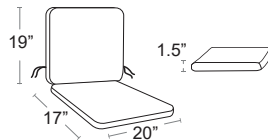

Doga Cushion

available for Doga Relax,
Zippered removable cover, washable, with Velcro ties

C-BUM-DOGA-RELAX
+ COLOR CODE
LIST: $200 EA.
SELL: $150 EA.

Custom Cushions & Special Orders

We can make cushions for all the chairs and stools we
Sell in available Sunbrella® Fabric

We have swatches and samples of Special Order colors
and fabrics.

Contact BUM for samples and pricing
samplerrequest@bumoutdoor.ca