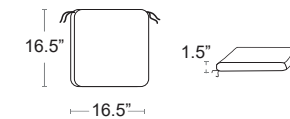

Chair Cushion

Fits Trill, Riva, Bora, Costa, Arm & Side
Zippered removable cover, washable, with ties

C-BUM-GENERIC
+ COLOR CODE
LIST: $85 EA.
SELL: $55 EA.