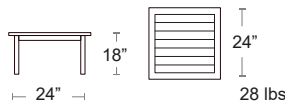

LIST: $1000 EA.
SELL: $650 EA.

Side Table
BUM-TEAK.SIDE