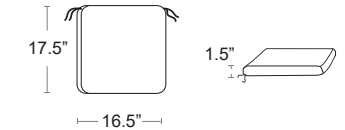

Net Armchair Cushion

Zippered removable cover,
washable

C-BUM-NET
+ COLOR CODE
LIST: \$90 EA.
SELL: \$60 EA.

Doga Armchair Cushion

Zippered removable cover,
washable, with Velcro ties

C-BUM-DOGA
+ COLOR CODE
LIST: \$90 EA.
SELL: \$60 EA.