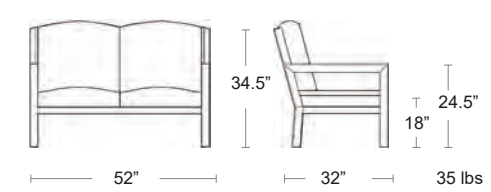

LOVE SEAT
CITY-582
LIST:$2240 EA.
SELL:**$1460 EA.**