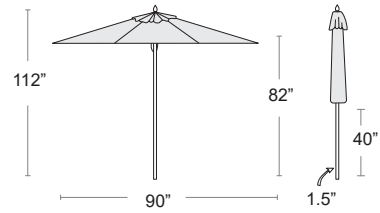

LIST: \$1020 EA. SELL: \$660 EA.

SPECIAL ORDER

CUSTOM COLOR FABRIC

info@bumoutdoor.com for options

LIST: \$1650 EA. SELL: \$1075 EA.

SHADE

Oasis 9' Octagon

Recasens Recacril 9 oz Marine Grade Solution Dyed Acrylic Fabric, Brushed aluminum frame with single wind vent, 2 piece center pole, Stainless steel hardware, Manual lift with pin