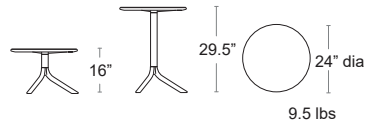

TABLES: DINING HEIGHT

Spritz Table Dining & Lounge Height

Solid resin and fiberglass top with center column and three spokes, UV Protected, Removable stem for height variations

LIST: $180 EA.   SELL: $120 EA.

DINING