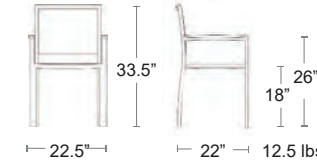

LIST: \$310 EA. **SELL: \$200 EA.**

SILVER / BATYLINE
516S-BT-GS

ANTRACITE / BATYLINE
516S-BT-GA

SIDE CHAIRS

Also available
Armchair
Bar Stool, Bench
Tables & Tabletops

Marco Wicker

Square tubular aluminum powder coated frame
Viro Wicker Seat & Back