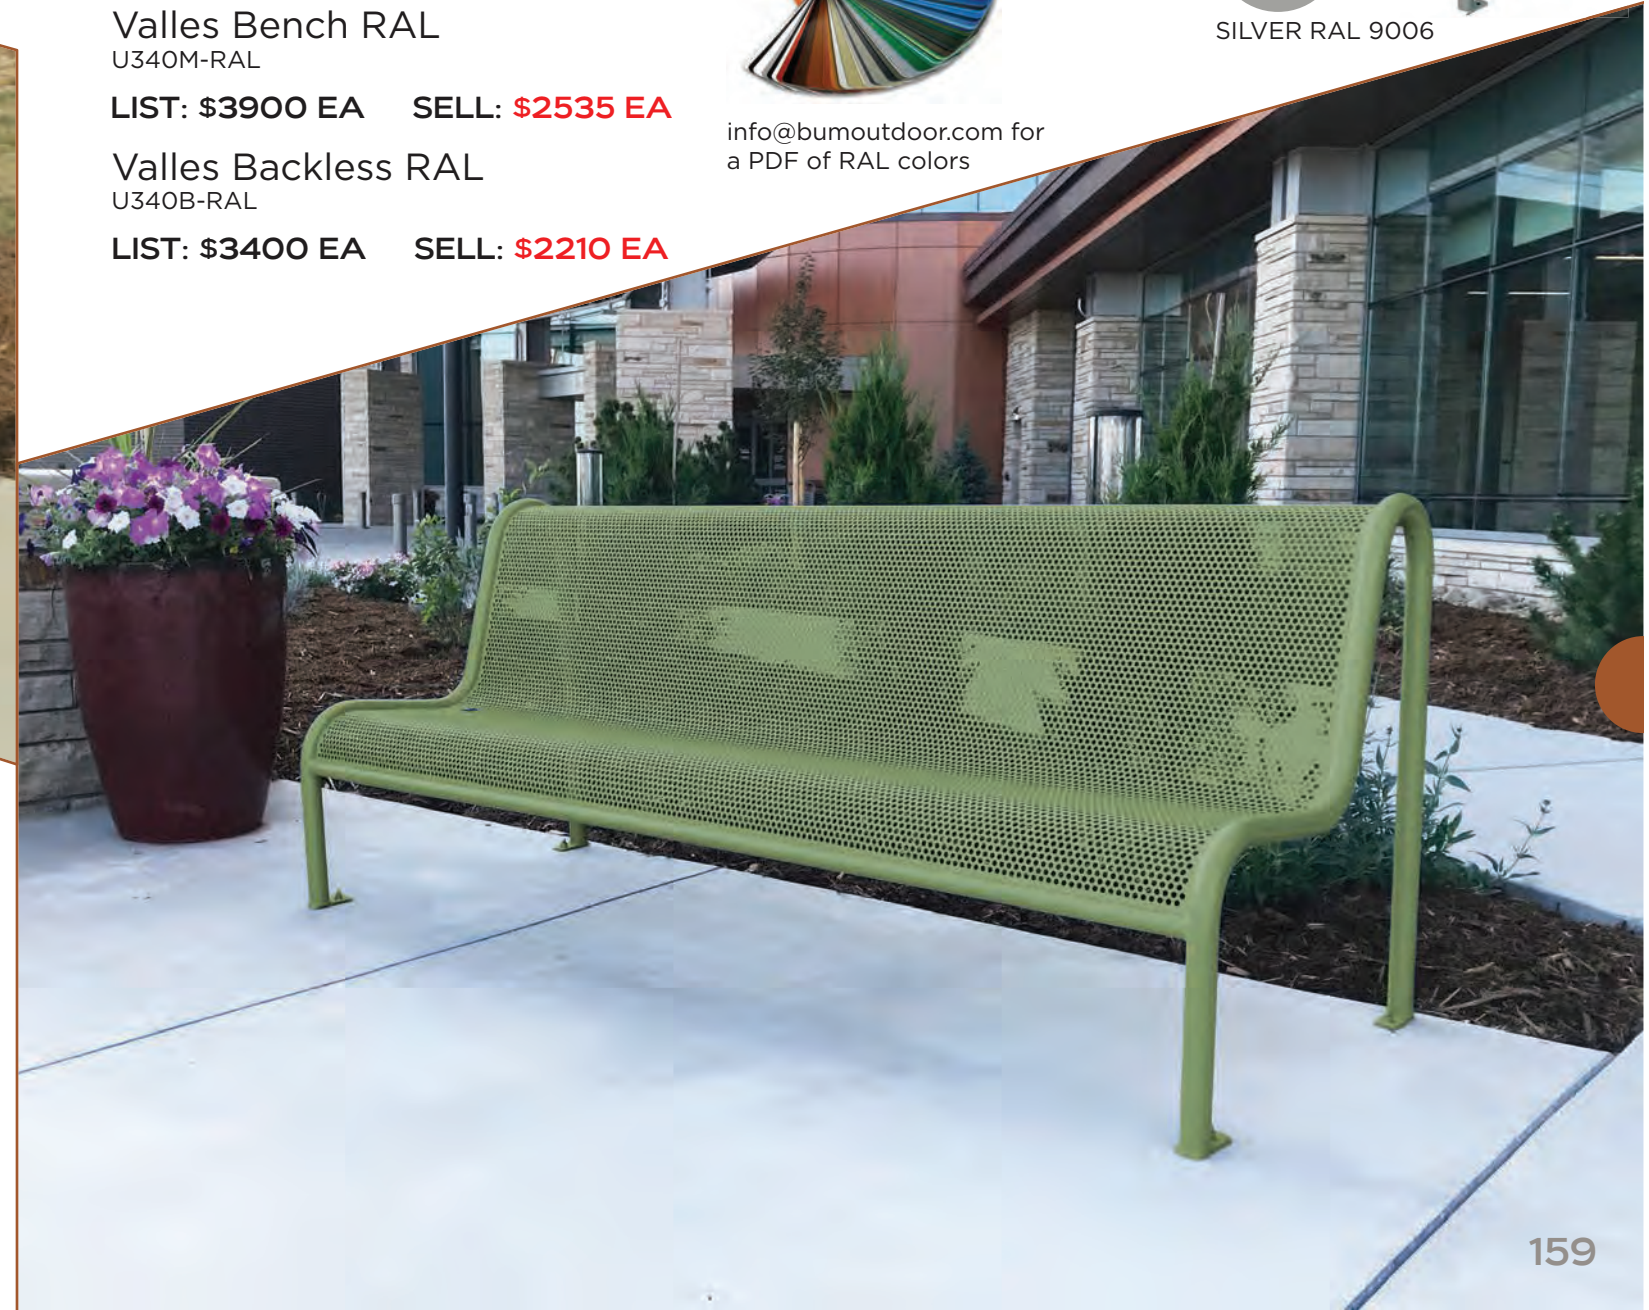

COMPLEMENTS

Ecosens Bench

Steel frame with Ferrus treatment,
Silver polyester powder coated finish
100% Recycled poly plank seat and back.
Can be bolted down, Hardware not included

LIST: \$3000 EA. SELL: \$1950 EA.