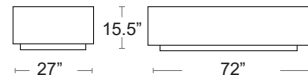

FLAME

Natural Gas Conversion Kit

SOLD SEPARATELY FOR ALL MODELS

LIST: $330 EA.
SELL: $215 EA.