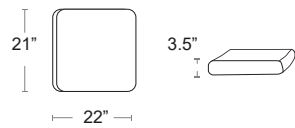

Net Cushion

available for Net Relax & Net Bench
Zippered removable cover, washable

C-BUM-NET-RELAX
+ COLOR CODE
LIST: $150 EA.
SELL: $100 EA.

C-BUM-NET-BENCH
+ COLOR CODE
LIST: $280 EA.
SELL: $185 EA.