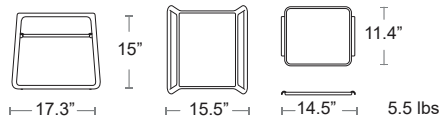

\$5/SET
OF 4

202540603

LOUNGE TABLES

Pop

Resin and fiberglass, UV protected, shelf included

LIST: \$105 EA. SELL: **\$70 EA.**

-  BIANCO 40048.00
-  ANTRACITE 40048.02
-  TORTORA 40048.10

LOUNGE TABLES