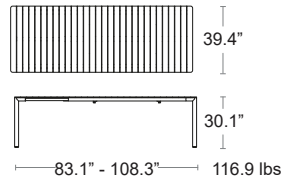

ANTRACITE
49652.02