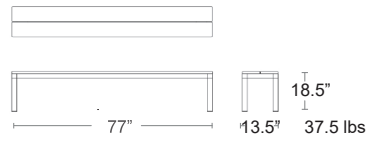

Rio Bench ALU

An informal idea for enjoying convivial moments outdoors. Rio Bench echoes the characteristic slats of the extendable Rio table, aluminum powder coated frame and seat, Adjustable height feet

LIST: $710 EA.   SELL: $460 EA.