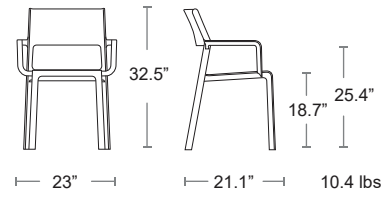

ARMCHAIRS

Trill

Uniformly colored fiberglass and polypropylene with UV additives
Matte finish, Non-slip feet, Recyclable
See in stock cushions, Page 55

LIST: $170 EA.   SELL: $110 EA.

- ANTRACITE
  40250.02
- BIANCO
  40250.00
- GRIGIO
  40250.03
- OTTANIO
  40250.49
- SENAPE
  40250.56
- TORTORA
  40250.10
- AGAVE
  40250.16

Also available Side Chair, Bar/Counter Stool, & Lounge

Replacement Feet

$5/SET
OF 4

202500603

SPECIAL ORDER

- TABACCO
  40250.53
- ROSA BOUQUET
  40250.08