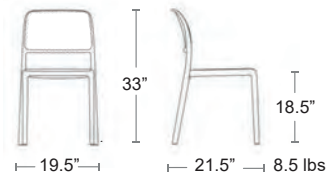

SIDE CHAIRS

Riva

Uniformly colored fiberglass and polypropylene with UV additives, Matte finish, Non-slip feet, Recyclable
See in stock cushions, Page 55

LIST: $140 EA.   SELL: $90 EA.