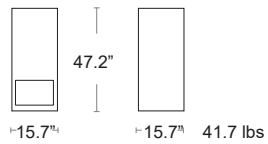

PLANTERS

Lluna Planters

LLDPE (linear low-density polyethylene) achieved by rotational molding. UV protection. 100% recyclable, High degree of mechanical strength and resistance to impacts, Lacquered finish, Resistant to temperatures, - 35°C - 80°C.

Lluna 110

LIST: $1360 EA.
SELL: $885 EA.

Lluna Nova

LIST: $1170 EA.
SELL: $760 EA.

PLANTERS

Wall High

LLDPE (linear low-density polyethylene) achieved by rotational molding. UV protection. 100% recyclable, High degree of mechanical strength and resistance to impacts, Matte finish

LIST: $860 EA. SELL: $560 EA.

Fence

LLDPE (linear low-density polyethylene) achieved by rotational molding. UV protection. 100% recyclable, With galvanized steel reinforcement High degree of mechanical strength and resistance to impacts, Matte finish Resistant to temperatures, - 35°C - 80°C.

Fence Large

LIST: $1000 EA. SELL: $650 EA.

Fence Small

LIST: $370 EA. SELL: $240 EA.