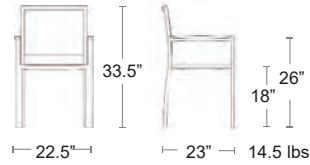

ARMCHAIRS

Also available
Side Chair, Bench,
Bar Stool, Tables
& Tabletops