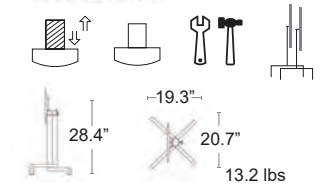

Ibisco Tilt Dining

Cast Aluminum,
Powder Coated + Specially Treated for High Salinity Environments,
Tilt top

LIST: $300 EA. **SELL: $195 EA.**