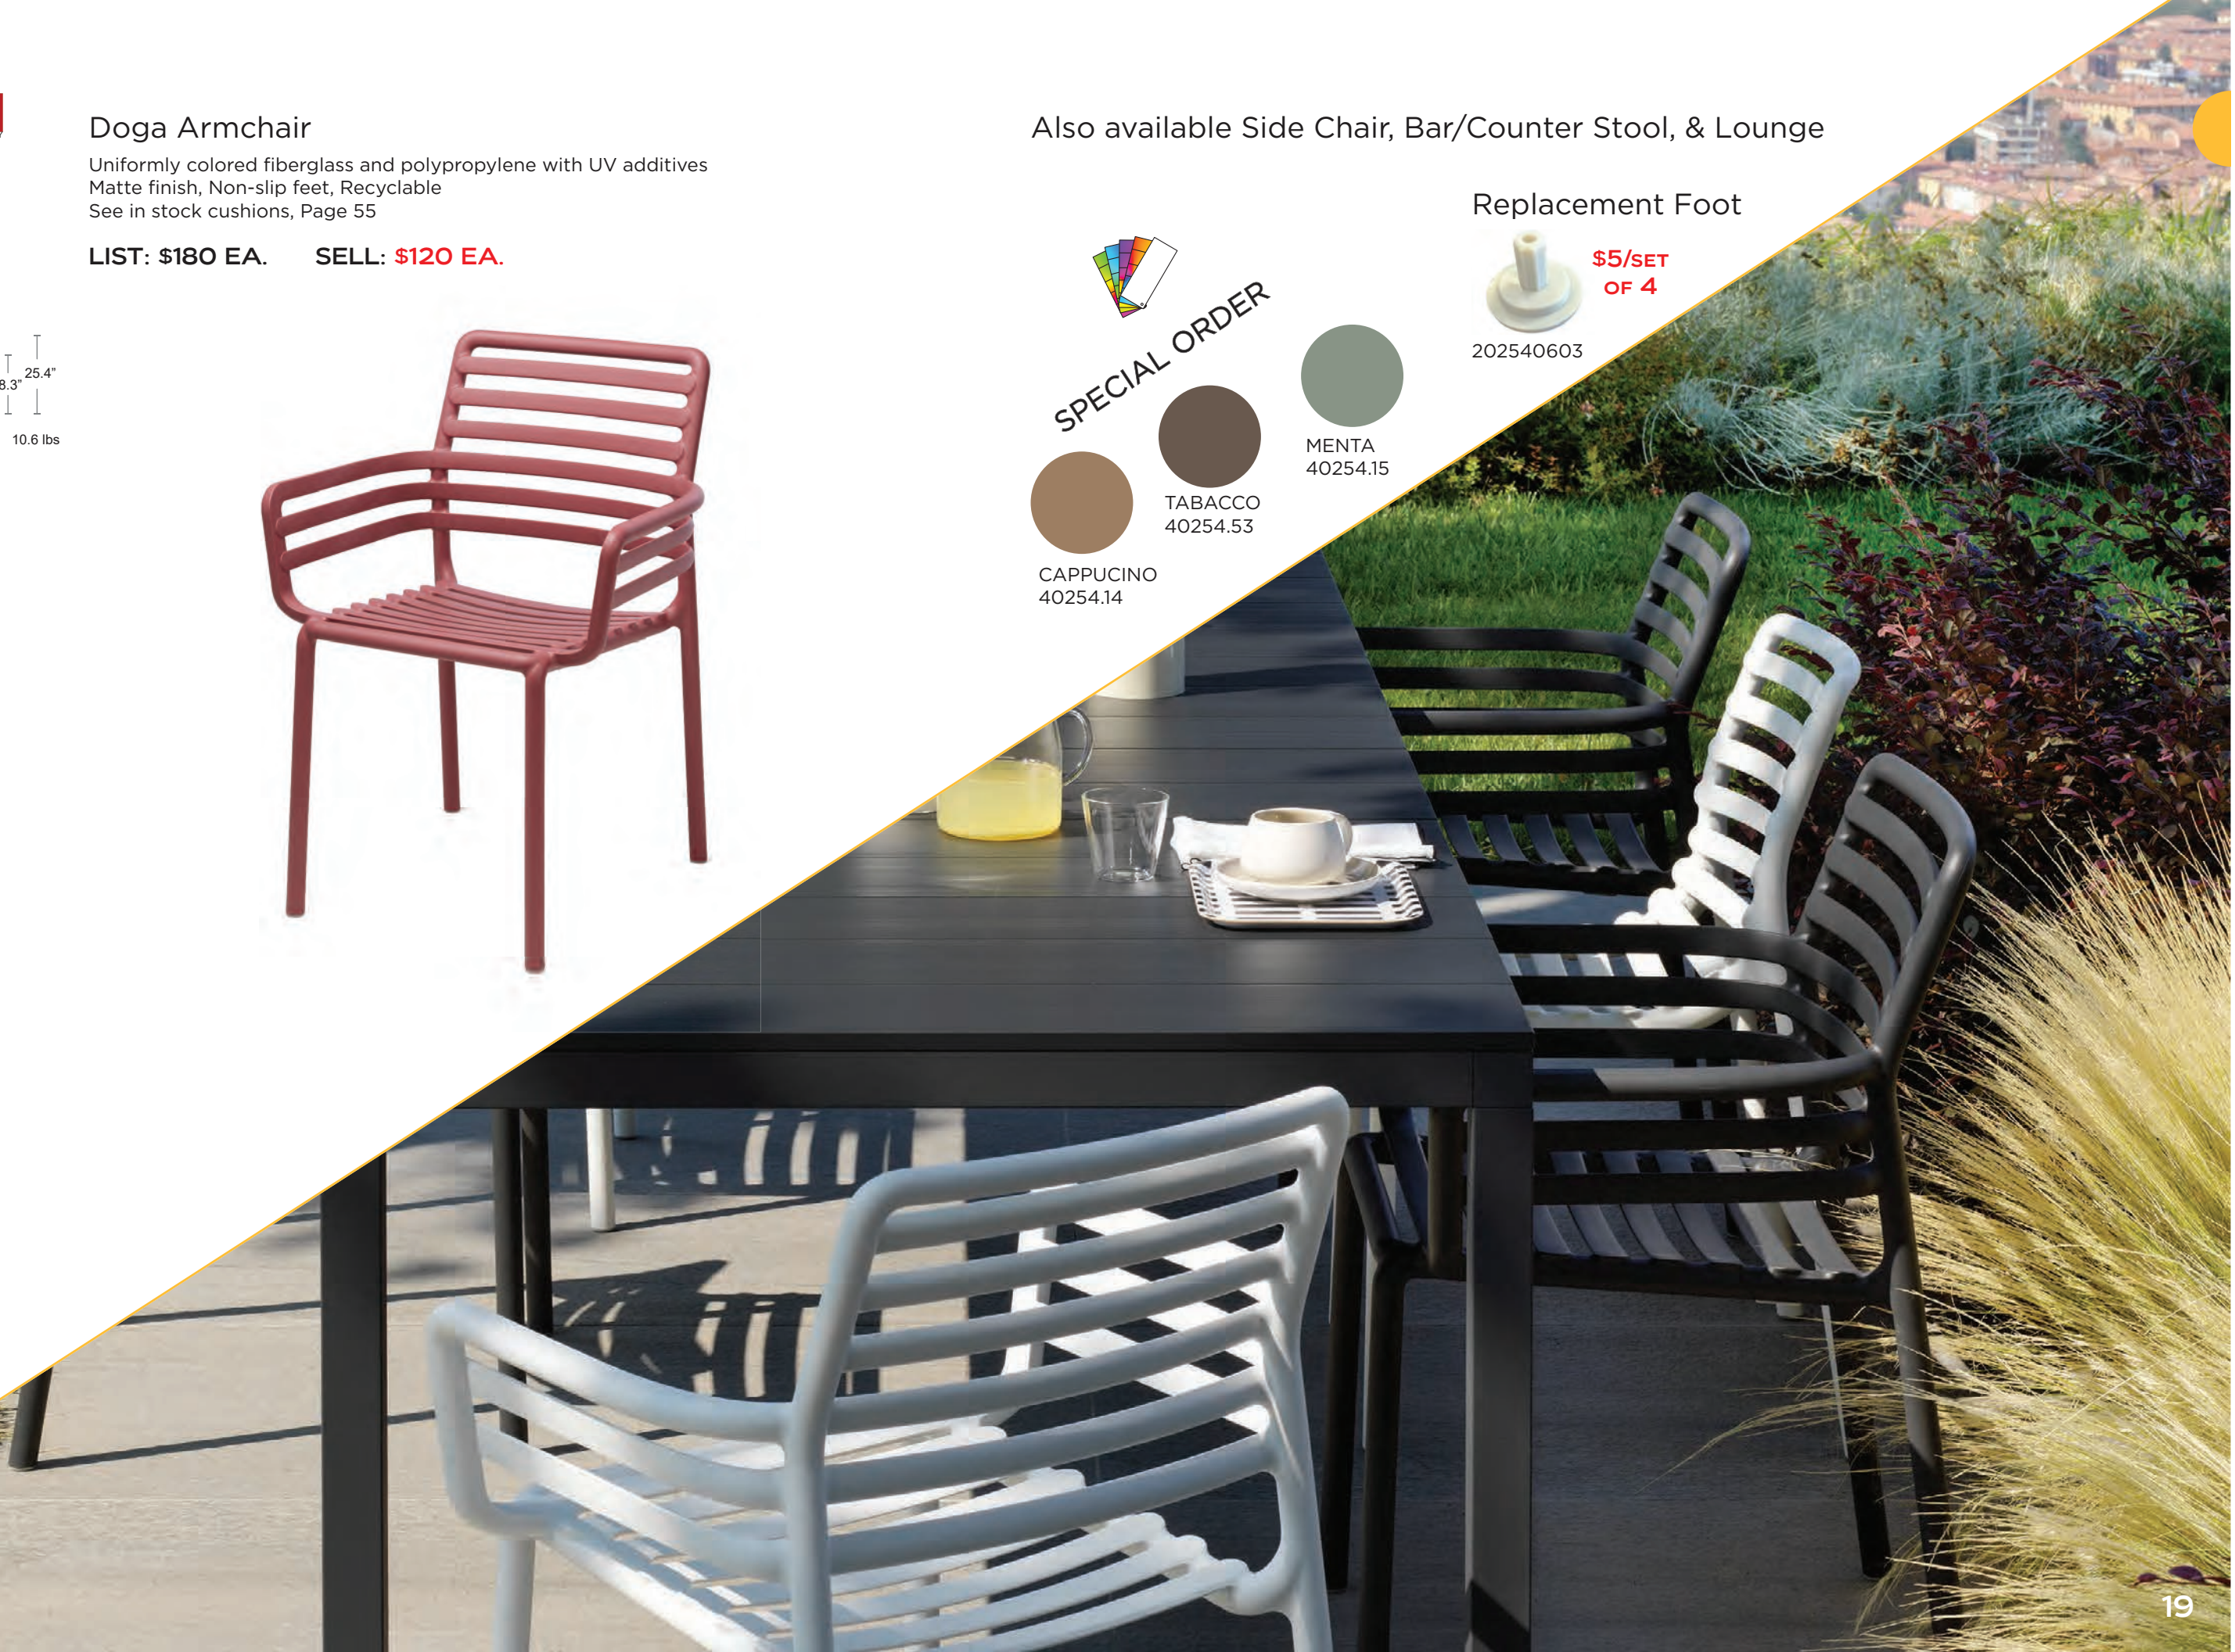

Replacement Foot

$5/SET
OF 4

202540603

SPECIAL ORDER

CAPPUCINO
40254.14

TABACCO
40254.53

MENTA
40254.15