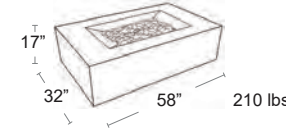

Moderne Natural Gas Commercial Fire Table

Fiberglass reinforced cast concrete, Stainless steel burner, Electronic Ignition
60,000 BTU professional burner system,
Auto flame out for safety, Includes levelers for stability

COMPLETE SET - PIECES NOT SOLD INDIVIDUALLY

LIST: $7600 EA.   SELL: **$4940 EA.**

CHARCOAL
MO-CH-NG