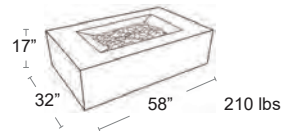

Moderne Propane Commercial Fire Table

Fiberglass reinforced cast concrete, Stainless steel burner, Electronic Ignition
60,000 BTU professional burner system,
Auto flame out for safety, Includes levelers for stability

COMPLETE SET - PIECES NOT SOLD INDIVIDUALLY

LIST: $8400 EA.   SELL: **$5460 EA.**

CHARCOAL
MO-CH-LP