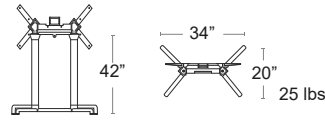

Scudo Tilt Double Bar

Cast Aluminum,
Powder Coated + Specially Treated for High Salinity Environments
Tilt Top

LIST: $560 EA.   SELL: $365 EA.