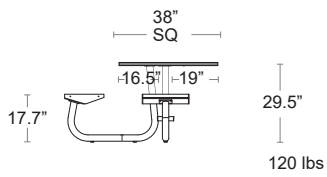

LIST: \$3100 EA. SELL: \$2020 EA.

CS-760-PW-GA

TABLES: DINING HEIGHT

Also available
Armchair, Side Chair
Bar Stools, Tabletops

Cluster 4 Seat

LIST: \$2500 EA. SELL: \$1625 EA.

CS-7114-PW-GA

Marco Polywood Cluster Seat Tables