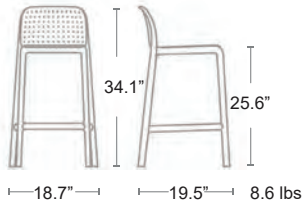

Front Foot
203440503

Back Foot
203440603

**\$5/SET
OF 4**

BAR STOOLS

Also available
Arm Chair, Side Chair

 ANTRACITE
40345.02

 ROSSO
40345.07

 TORTORA
40345.10