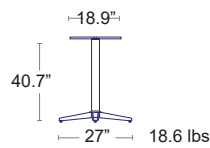

Scudo Tilt Double Bar

Cast Aluminum,
Powder Coated + Specially Treated for High Salinity Environments
Tilt Top

LIST: \$560 EA. SELL: \$365 EA.

Trail Self Leveling Bases

Say goodbye to wobbly tables!
These award-winning bases use a simple mechanical system with four pivoting legs that are interconnected in such a way that when a table is placed on an uneven surface the feet will move until all feet are stable.