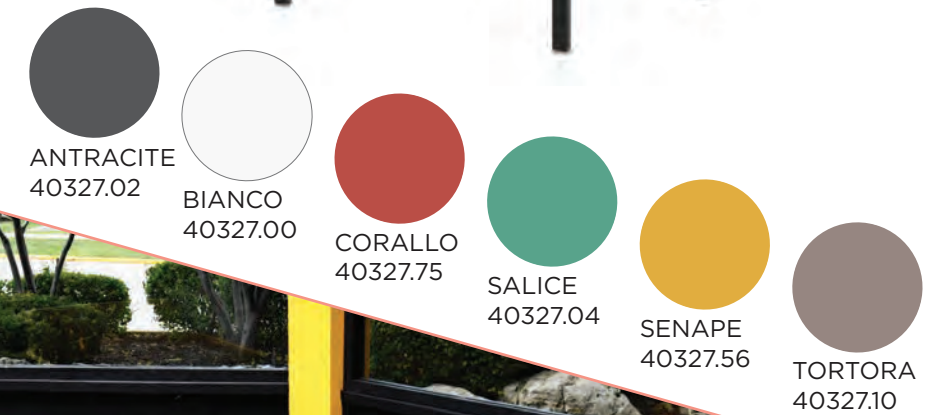

LIST: \$210 EA. SELL: **\$140 EA.**

Replacement Feet

FRONT FOOT 203260503 BACK FOOT 203260603

\$5/SET OF 4

LOUNGE SEATING

Net Lounge

Uniformly colored fiberglass and polypropylene with UV additives, Matte finish, Non-slip feet, Recyclable resin.