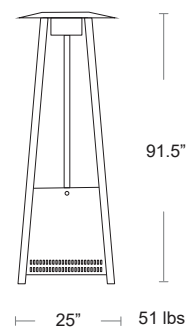

Tower Heater

Quartz Tube Tower Heater made to withstand all commercial applications, its strengthened stainless steel (304) construction provides the durability needed all year round.
42,000 BTUH
Heat range of up to 10' diameter, Piezo Push-button ignition
Variable gas control valve, Standard 20 Lb and 30 Lb propane tank compatible
304 stainless steel body, wire mesh and hardware
Fused tempered quartz glass, Aluminum Frame
Larger steel reflector,
Flame height adjustment control knob
Wheels designed for easy mobility
Propane tank not included

LIST: $2550 EA.   SELL: $1660 EA.

Comfort Plus Infrared Heater

Provides up to 64 square feet of radiant warmth ,
Its advanced heating technology is designed to warm people and objects without heating the air in between,
90% efficiency in converting energy into directional, virtually wind-proof heat.
Weatherproof, stainless steel construction, can be left outside year-round
Operate safely in all weather conditions, cETLus certified

SUITABLE FOR WALL OR CEILING MOUNTING,
REMOTE CONTROL INCLUDED WITH ALL MODELS
BATTERIES NOT INCLUDED

3000W BLACK - 208/240V - WALL/CEILING MOUNT
F-CF15120B

**LIST: $1200 EA.
SELL: $780 EA.**

1500W BLACK - 120V WALL/CEILING MOUNT
F-CF30240B

**LIST: $980 EA.
SELL: $640 EA.**

Commercial Patio Heater

Heavy duty stainless steel body, Weather resistant,
Holds 20 or 30lb propane tanks
10+ Hours of burn time on High
Wheel kit included
Hose and regulator included
Easy on/off tank access
High output and fuel efficient burner
45,000 BTUH
Propane tank not included

LIST: $1270 EA.   SELL: $825 EA.