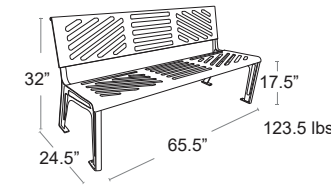

Also available
Litter Bin

RECYCLED POLY & SILVER RAL 9006
U362

COMPLEMENTS

Also available
Litter Bin

Essen Bench

Solid Cast iron legs, Steel seat and back, Epoxy primer Ferrus treatment
and powder coat finish
Can be bolted down, Hardware not included