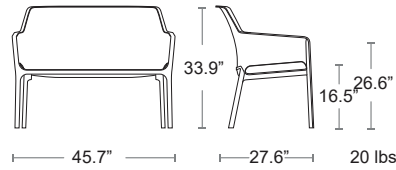

LINO
36300.01.152

LOUNGE SEATING

Net Bench

Uniformly colored fiberglass and polypropylene with UV additives, Matte finish, Non-slip feet, Recyclable resin. See in stock cushions Page 138

LIST: \$360 EA. SELL: **\$235 EA.**