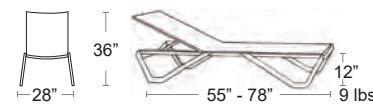

LOUNGE SUN BEDS

Skyline Chaise Lounger

All weather wicker fish bone weave, Powder coated aluminum frame, Includes Sunbrella cushions, zippered for easy cleaning

LIST:$2800 EA.   SELL:$1820 EA.

REPLACEMENT CUSHIONS		
Module	MSRP	SELL
Chaise Lounger	$1180	$770

City View Chaise Lounger

Powder coated, welded Aluminum frame, sling seat and back for added comfort
Includes Sunbelievable cushions, zippered for easy cleaning

LIST:$1920 EA.   SELL:$1250 EA.

REPLACEMENT CUSHIONS		
Module	MSRP	SELL
Chaise Lounger	$800	$625

Urban Chaise Lounger

Powder coated, welded Aluminum frame, sling seat and back for added comfort, Includes Sunbelievable cushions, zippered for easy cleaning

LIST:$2100 EA.   SELL:$1365 EA.

REPLACEMENT CUSHIONS		
Module	MSRP	SELL
Chaise Lounger	$1080	$700

Wave Sun Lounger

Stackable polypropylene and aluminum frame with water resistant seat material

LIST: $560 EA.   SELL: $365 EA.