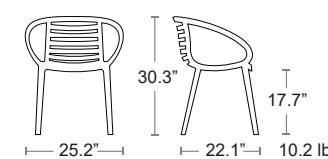

WHITE
MAMBO-01