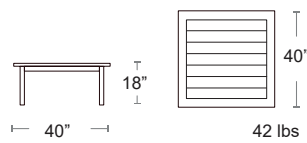

LIST: \$560 EA. SELL: \$365 EA.

WAVE
22-0570

LOUNGE TABLES

Jakarta Teak Collection

Teak is very durable and has its own natural oils which prevent water and moisture from penetrating the wood, It will develop a warm gray patina over time or it can be oiled annually to maintain the look of new wood, Teak requires virtually no maintenance and can be left on the patio during the summer months.