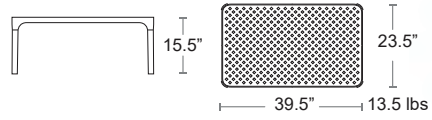

LIST:\$390 EA.
SELL:\$255 EA.

LOUNGE TABLES

Net 100

Uniformly colored fiberglass polypropylene with UV additives
Perforated top, Matte finish, Non-slip feet, Recyclable

LIST: \$190 EA. SELL: \$125 EA.

Replacement Foot