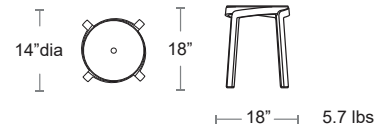

LIST: \$180 EA. SELL: \$120 EA.

RED
VARIA-
04RED

WHITE
VARIA-
01WHITE

ANTRACITE
VARIA-
22ANTRACITE

WARM GREY
VARIA-
17WARM GREY

Also available
Side Chair, Tables
Planters

Regeneration Stack Mini Stool

The Nardi Regeneration industrial program is creating a line of outdoor furniture specifically dedicated to regenerated plastic products, made of post-industrial and post-consumer polypropylene, which can in turn be recycled.