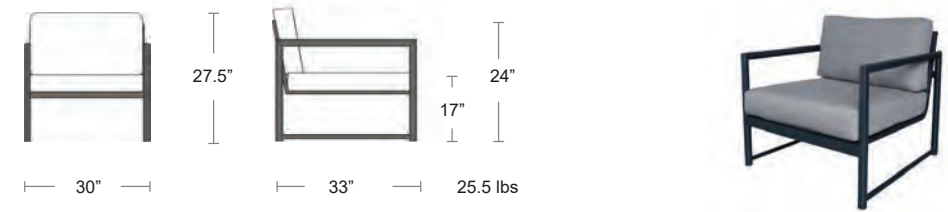

CLUB CHAIR
URBAN-583
LIST:$1480 EA.
SELL:$960 EA.

Urban Modular Collection