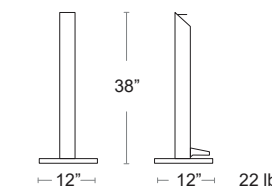

SILVER RAL 9006
UV1