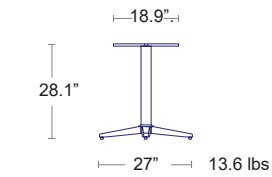

Trail Dining 27
TRST27BK
LIST: $300 EA.
SELL: $195 EA.