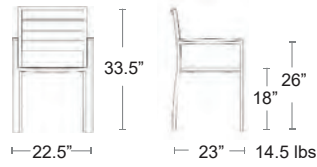

Square tubular aluminum powder coated frame
Polywood Seat & Back

LIST: \$320 EA. **SELL: \$210 EA.**

ANTRACITE/TEAK
516A-PW-TA

ANTRACITE/GREY
516A-PW-GA

SILVER/GREY
516A-PW-GS

SILVER/TEAK
516A-PW-TS

Also available
Side Chair, Bench, Bar Stool, Tables & Tabletops