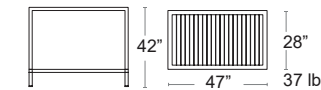

110CBC-
BLACK

T-110CBC-
WHITE

TABLES: BAR HEIGHT

Cube 140

47752+46952.02

Cube 120

47653+46852.02

Cube 80