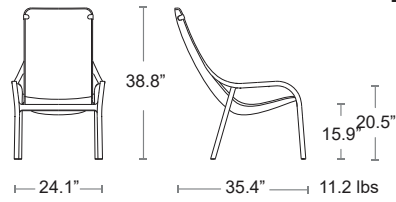

LOUNGE SEATING

Net Lounge

Uniformly colored fiberglass and polypropylene with UV additives, Matte finish, Non-slip feet, Recyclable resin.

LIST: $330 EA.   SELL: $215 EA.