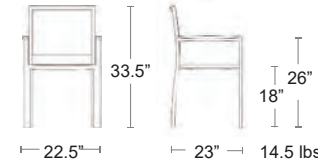

ARMCHAIRS

Also available
Side Chair, Bench,
Bar Stool, Tables
& Tabletops