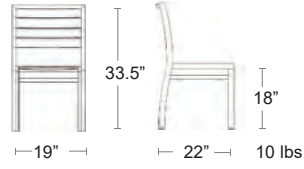

LIST: \$710 EA. SELL: \$460 EA.

RIO BENCH ALU -
BIANCO
49053.00

RIO BENCH ALU -
TORTORA
49059.10

RIO BENCH ALU -
ANTRACITE
49052.02

SIDE CHAIRS

SIDE CHAIRS

Marco Polywood Bench

Square tubular aluminum powder coated frame Polywood Seat & Back

LIST: \$690 EA. **SELL: \$450 EA.**

ANTRACITE/TEAK
BES-516-TA

ANTRACITE/GREY
BES-516-GA

SILVER/GREY
BES-516-GS

SILVER/TEAK
BES-516-TS

Also available
Armchair, Side Chair
Bar Stool
Tables & Tabletops

SIDE CHAIRS

Armchair Pg.42
Bar Stool Pg.60/61
Tables Pg.89

Marco Polywood

Square tubular aluminum powder coated frame
Polywood Seat & Back

LIST: \$310 EA. SELL: \$200 EA.

Also available
Armchair
Bar Stool, Bench
Tables & Tabletops