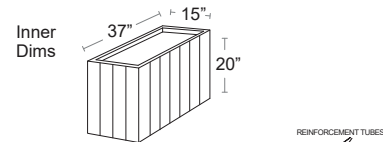

PLANTERS

Lluna Planters

LLDPE (linear low-density polyethylene) achieved by rotational molding. UV protection. 100% recyclable, High degree of mechanical strength and resistance to impacts, Lacquered finish, Resistant to temperatures, - 35°C - 80°C.

Lluna 110

LIST: $1360 EA.
SELL: $885 EA.

Lluna Nova

LIST: $1170 EA.
SELL: $760 EA.

PLANTERS

Wall High

LLDPE (linear low-density polyethylene) achieved by rotational molding. UV protection. 100% recyclable, High degree of mechanical strength and resistance to impacts, Matte finish

LIST: $860 EA. SELL: $560 EA.

Fence

LLDPE (linear low-density polyethylene) achieved by rotational molding. UV protection. 100% recyclable, With galvanized steel reinforcement High degree of mechanical strength and resistance to impacts, Matte finish Resistant to temperatures, - 35°C - 80°C.

Fence Large

LIST: $1000 EA. SELL: $650 EA.

Fence Small

LIST: $370 EA. SELL: $240 EA.