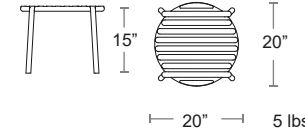

Doga Side Table

Uniformly colored fiberglass and polypropylene with UV additives,
Matte finish, Non-slip feet, Recyclable resin.

LIST: $120 EA.   SELL: $80 EA.

BIANCO
40042.00