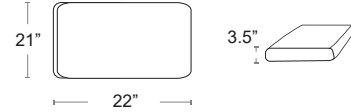

LOUNGE CUSHIONS

In Stock Cushions

Made in North America, Sunbrella 100% Solution dyed acrylic
Custom Sunbrella colors available for a 25% Surcharge

Net Cushion

available for Net Relax & Net Bench
Zippered removable cover, washable

C-BUM-NET-RELAX
+ COLOR CODE
LIST: $150 EA.
SELL: $100 EA.

C-BUM-NET-BENCH
+ COLOR CODE
LIST: $280 EA.
SELL: $185 EA.

Doga Cushion

available for Doga Relax,
Zippered removable cover, washable, with Velcro ties

C-BUM-DOGA-RELAX
+ COLOR CODE
LIST: $200 EA.
SELL: $150 EA.

Custom Cushions & Special Orders

We can make cushions for all the chairs and stools we
Sell in available Sunbrella® Fabric

We have swatches and samples of Special Order colors
and fabrics.

Contact BUM for samples and pricing
samplerrequest@bumoutdoor.ca

LOUNGE CUSHIONS

MADE IN NORTH AMERICA

Throw Pillows

Sunbrella 100% Solution Dyed acrylic, Washable zippered removable cover
Complements the Net and Deep Seating lounge collections
Custom Sunbrella cushions available for a 25% surcharge, expect 3 weeks for delivery