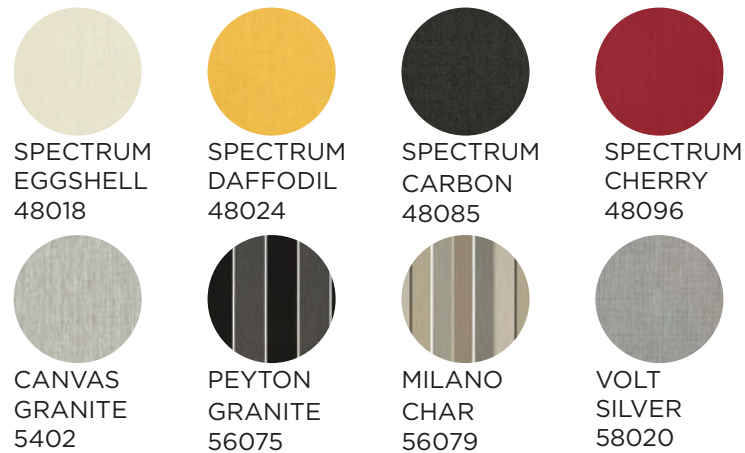

SWATCHES

Cushions and Toss Pillows