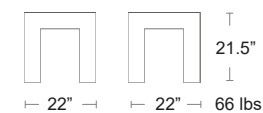

LIST:$840 EA.
SELL:$550 EA.

SIDE TABLE
SKY-22SQ