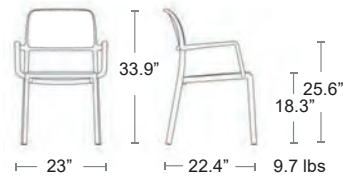

ARMCHAIRS

Bora

Uniformly colored fiberglass and polypropylene with UV additives
Matte finish, Solid seat and back, Non-slip feet, Recyclable
See in stock cushions Page 55

LIST: $160 EA.   SELL: **$105 EA.**

Also available Side Chair, Bar/Counter Stool, & Lounge

Replacement Feet

**$5/SET
OF 4**

202420603