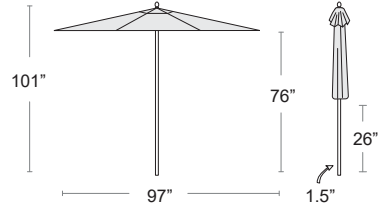

Polished aluminum frame, Center pole and stem, Single vent, Market cut canopy, Sunbrella Furniture Grade fabric
Manual lift with easy grip handle, All parts are replaceable

Bay Master 8 BM8.OSQ + COLOR