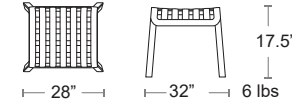

LOUNGE SEATING

Poggio Stool/Footrest

40298 + COLOR CODE

Uniformly colored fiberglass polypropylene resins with UV additives, Matte finish

LIST: $120 EA.   SELL: $80 EA.