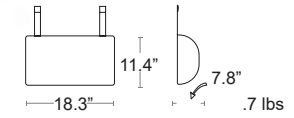

LOUNGE SEATING

Net Lounge

Uniformly colored fiberglass and polypropylene with UV additives, Matte finish, Non-slip feet, Recyclable resin.

LIST: $330 EA.   SELL: $215 EA.

Replacement Feet

**$5/SET
OF 4**

Headrest Cushion

With adjustable straps. Washable on delicate setting. 100% yarn dyed acrylic UV treated, dirt repellent, Mold resistant

**LIST: $70 EA.
SELL: $45 EA.**