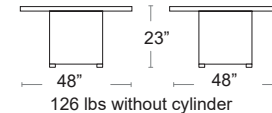

LIST: \$3500 EA. **SELL: \$2275 EA.**

NP-GPFCCN36

FLAME

RECTANGLE
RUSTIC BRONZE
NP-STTR1-BZ-SET

SQUARE
RUSTIC BRONZE
NP-STTR2-BZ-SET

St Tropez

Rectangular and Square Linear Design Patio Flame Tables
All aluminum construction, Propane tank can be hidden inside the table
Stylish glass ember bed, Easy start electronic ignition, 60,000 BTU of Heat
Thermo-couple valve shuts off gas supply if flame is extinguished
Stainless steel 10"x 30" pan burner