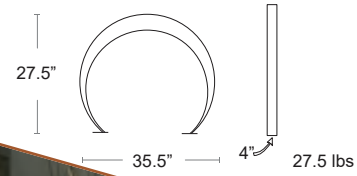

COMPLEMENTS

Omega Bike Rack

Steel, Electrolyte zinc plated and powder coat finish
Can be bolted down, Hardware not included

LIST: $750 EA.   SELL: $490 EA.

GLOSSY SILVER
U201