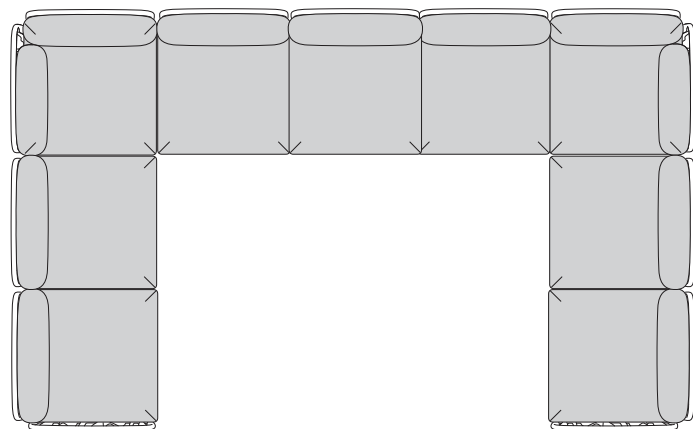

CORNER MODULE
40374 + COLOR CODE
LIST:\$920 EA.
SELL:\$600 EA.

POUF/OTTOMAN
40369 + COLOR CODE
LIST:\$460 EA.
SELL:\$300 EA.

LOUNGE SEATING

Just a few of the nearly endless combinations that Komodo is capable of. Contact BUM for pictures.