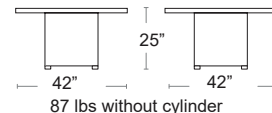

SQUARE
GREY
NP-HAMP2-GY-SET