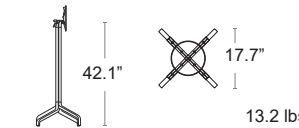

BLACK

BAR HEIGHT BASES

Frasca Tilt Bar

Cast Aluminum,
Powder Coated + Specially Treated for High Salinity Environments
Tilt Top

LIST: \$360 EA. SELL: \$235 EA.

Ibisco Tilt Bar

Cast Aluminum,
Powder Coated + Specially Treated for High Salinity Environments
Tilt Top