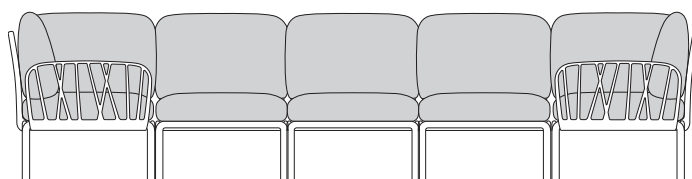

CORNER MODULE
40374 + COLOR CODE
LIST:\$920 EA.
SELL:\$600 EA.

POUF/OTTOMAN
40369 + COLOR CODE
LIST:\$460 EA.
SELL:\$300 EA.

LOUNGE SEATING

Just a few of the nearly endless combinations that Komodo is capable of. Contact BUM for pictures.