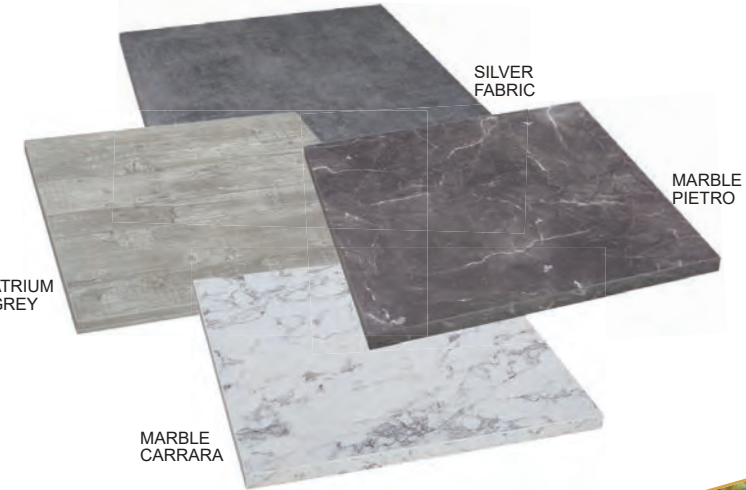

Bum Exteriolit Classic

Poplar veneer marine grade plywood board with 1/16" HPL coating on both sides, 1.2" thick, Moisture resistant, UV protected, Self tapping screws included

SIZE		WEIGHT	LIST	SELL
48"x32"		38 lbs	\$730	\$475
24"x32"		19 lbs	\$380	\$250
30"		20 lbs	\$480	\$310
36"		32 lbs	\$520	\$340
32"		25 lbs	\$510	\$330
24"		14 lbs	\$300	\$195