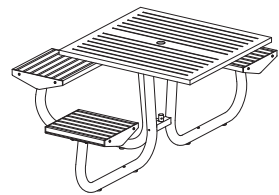

LIST: \$170 EA. SELL: \$110 EA.

TERRA
40358.44

BASALTO
40358.27

CACTUS
40358.25

GESSO
40358.29

TABLES: DINING HEIGHT

Marco Polywood Round Cluster Seat

Round tubular steel powder coated frame Polywood and Aluminum Seats and Tabletop, Seats 8, No umbrella base required

LIST: \$3100 EA. SELL: \$2020 EA.

CS-760-PW-GA

TABLES: DINING HEIGHT

Also available
Armchair, Side Chair
Bar Stools, Tabletops

Cluster 4 Seat

LIST: \$2500 EA. SELL: \$1625 EA.

CS-7114-PW-GA

Marco Polywood Cluster Seat Tables