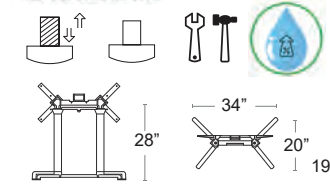

Cast Aluminum,
Powder Coated + Specially Treated for High Salinity Environments,
Tilt top

LIST: \$300 EA. **SELL: \$195 EA.**

ANTRACITE
54552

WHITE
54553

SILVER
54554

TORTORA
54559

TABACCO
54567

Scudo Tilt Double Dining