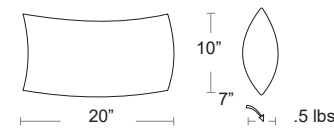

Contact BUM for samples and pricing
samplerrequest@bumoutdoor.ca

LOUNGE CUSHIONS

MADE IN NORTH AMERICA

Throw Pillows

Sunbrella 100% Solution Dyed acrylic, Washable zippered removable cover
Complements the Net and Deep Seating lounge collections
Custom Sunbrella cushions available for a 25% surcharge, expect 3 weeks for delivery