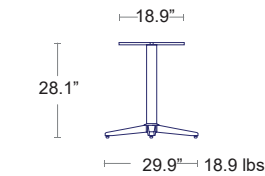

Trail T-Base Double Dining

TTST22BK
LIST: $560 EA.
SELL: $365 EA.

Trail Dining 30
TRST30BK
LIST: $370 EA.
SELL: $240 EA.