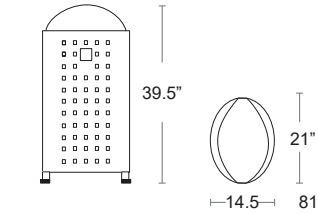

STEEL GREY
U694S

Also available
Bench

Ecosens Litter Bin

Steel frame with Ferrus treatment, Lockable, Silver polyester
powder coated finish, 100% Recycled poly planks front and
back, 2 compartments 20 gallons each, Can be bolted down
hardware not included

LIST: $3880 EA.   SELL: $2525 EA.