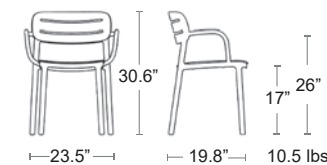

Also available Side Chair