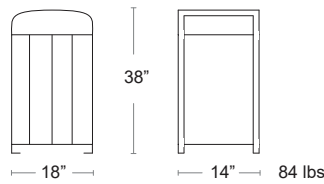

RECYCLED POLY & SILVER RAL 9006
U662

Hand Sanitizer Dispenser

Steel construction, Hands free foot pump, Holds 1.3 gallons
Can be bolted down, Hardware not included

LIST: $1500 EA.   SELL: $975 EA.