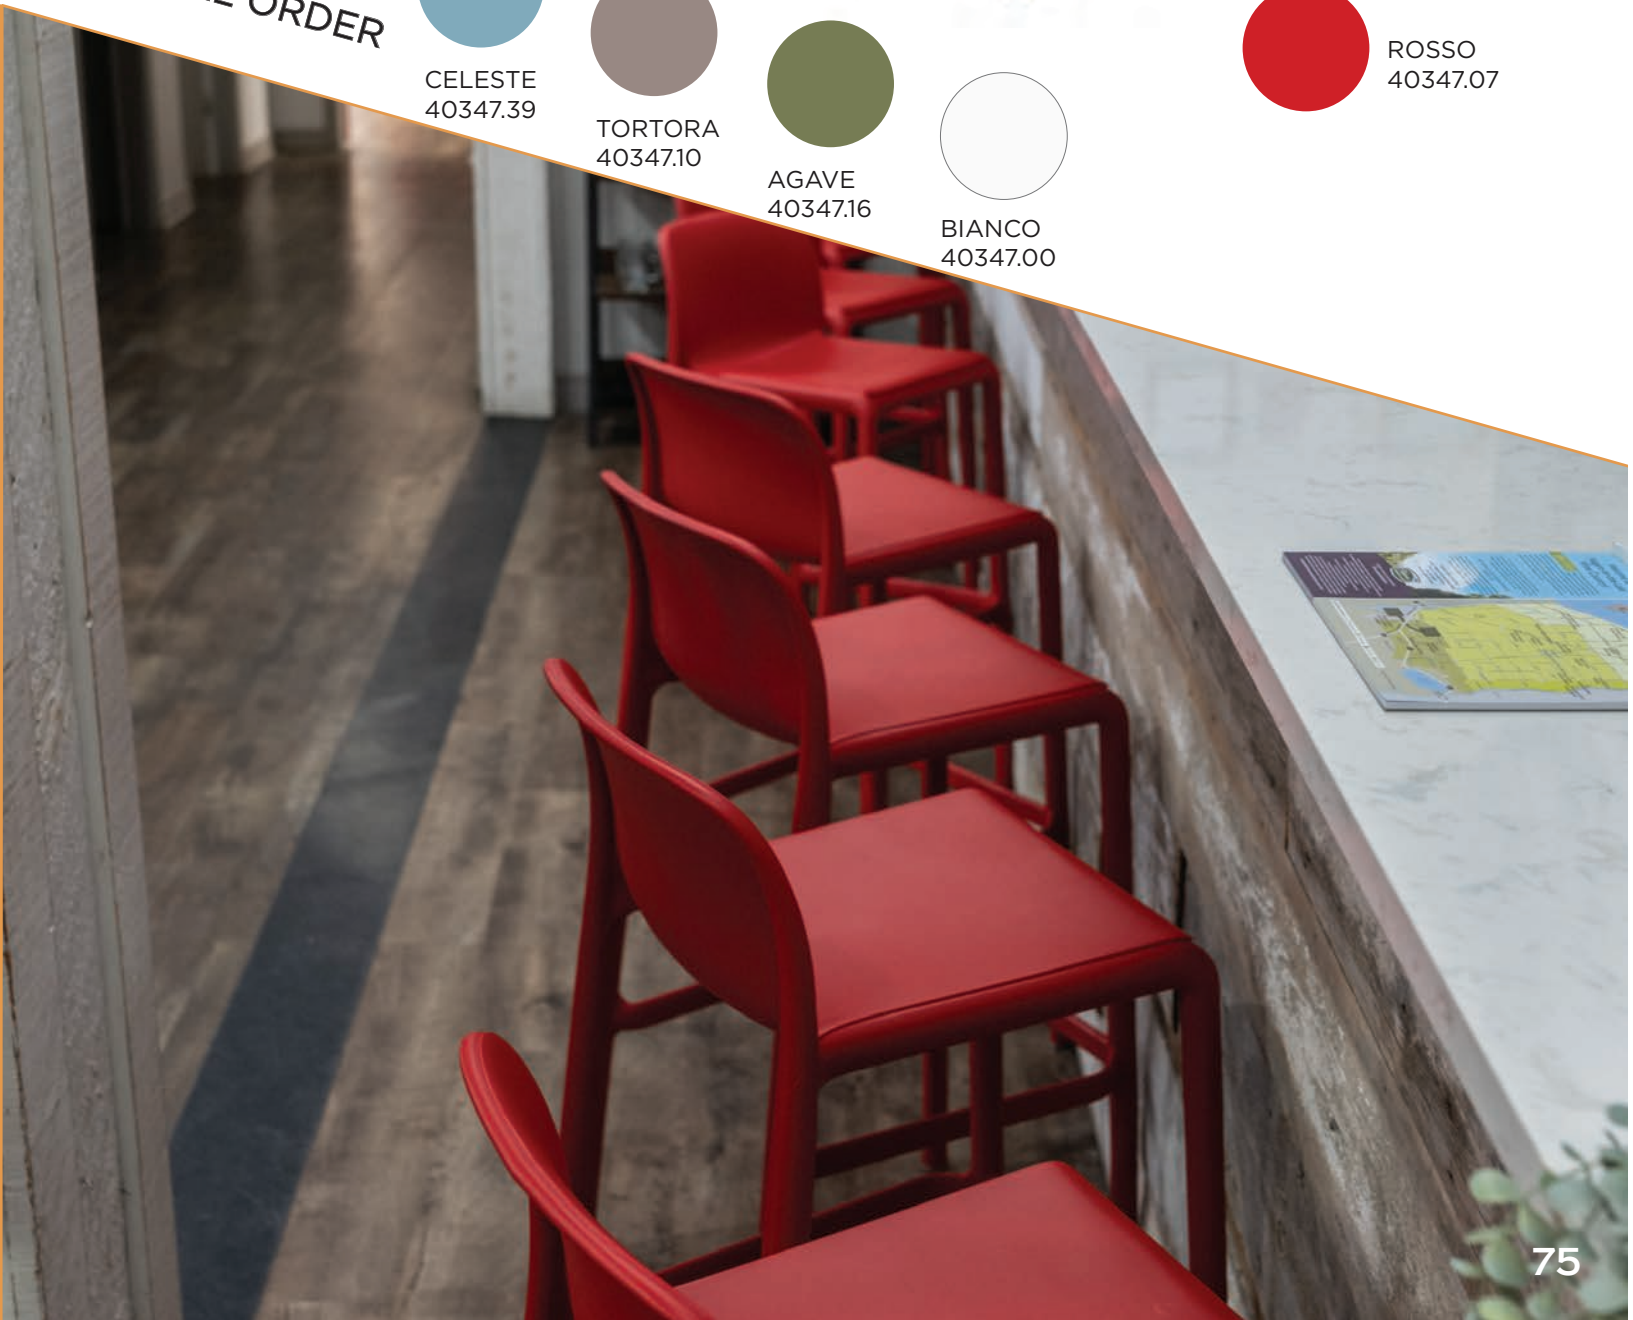

BAR STOOLS

Also available
Arm Chair, Side Chair

ANTRACITE
40345.02

ROSSO
40345.07

TORTORA
40345.10

Lido Mini

Uniformly colored fiberglass and polypropylene with UV additives,
Perforated seat and back, Matte finish, Non-slip feet, Recyclable

LIST: $180 EA.   SELL: $115 EA.

SPECIAL ORDER

BIANCO
40345.00

AGAVE
40345.16

CELESTE
40345.39

BAR STOOLS

Also available
Arm Chair, Side Chair

SPECIAL ORDER

CELESTE
40347.39

TORTORA
40347.10

AGAVE
40347.16

BIANCO
40347.00

Faro Mini

Uniformly colored fiberglass and polypropylene with UV additives,
Solid seat and back, Matte finish, Non-slip feet, Recyclable

LIST: $180 EA.   SELL: $115 EA.

ANTRACITE
40347.02

ROSSO
40347.07