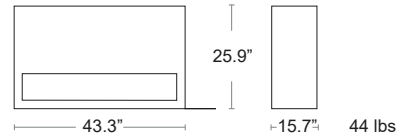

PLANTERS

Lluna Planters

LLDPE (linear low-density polyethylene) achieved by rotational molding. UV protection. 100% recyclable, High degree of mechanical strength and resistance to impacts, Lacquered finish, Resistant to temperatures, - 35°C - 80°C.

Lluna 110

LIST: $1360 EA.
SELL: $885 EA.

Lluna Nova

LIST: $1170 EA.
SELL: $760 EA.

PLANTERS

Wall High

LLDPE (linear low-density polyethylene) achieved by rotational molding. UV protection. 100% recyclable, High degree of mechanical strength and resistance to impacts, Matte finish

LIST: $860 EA. SELL: $560 EA.

Fence

LLDPE (linear low-density polyethylene) achieved by rotational molding. UV protection. 100% recyclable, With galvanized steel reinforcement High degree of mechanical strength and resistance to impacts, Matte finish Resistant to temperatures, - 35°C - 80°C.

Fence Large

LIST: $1000 EA. SELL: $650 EA.

Fence Small

LIST: $370 EA. SELL: $240 EA.