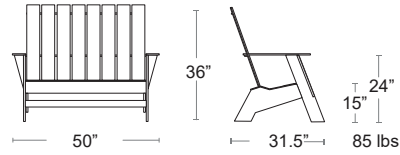

LOUNGE SEATING

LOUNGE SEATING

Lakeshore Collection

A classic design made from high density polyethylene (HDPE), Very high impact resistance with a textured finish, UV protected

Also available Table

Lakeshore Loveseat BS-BSMAB + COLOR