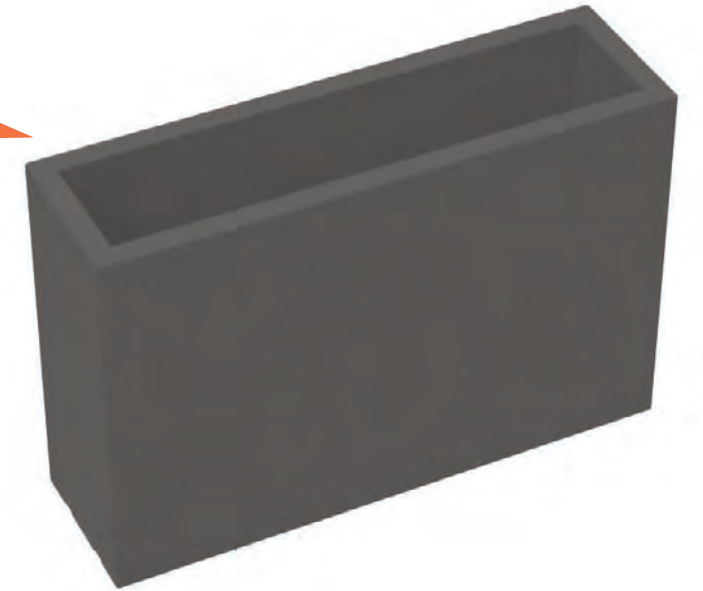

Wall High

LLDPE (linear low-density polyethylene) achieved by rotational molding. UV protection. 100% recyclable, High degree of mechanical strength and resistance to impacts, Matte finish

LIST: $860 EA. SELL: $560 EA.