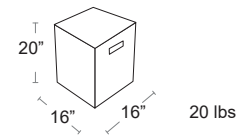

Moderne Propane Commercial Fire Table

Fiberglass reinforced cast concrete, Stainless steel burner, Electronic Ignition
60,000 BTU professional burner system,
Auto flame out for safety, Includes levelers for stability

COMPLETE SET - PIECES NOT SOLD INDIVIDUALLY

LIST: $8400 EA.   SELL: **$5460 EA.**

Moderne Natural Gas Commercial Fire Table

Fiberglass reinforced cast concrete, Stainless steel burner, Electronic Ignition
60,000 BTU professional burner system,
Auto flame out for safety, Includes levelers for stability

COMPLETE SET - PIECES NOT SOLD INDIVIDUALLY

LIST: $7600 EA.   SELL: **$4940 EA.**

Propane Tank Cover/Side Table or Seat

Fiberglass reinforced cast concrete

Tempered Glass Wind Screen

38" x 24"

Aluminum Burner Cover

Tempered Glass Wind Screen

38" x 24"

Aluminum Burner Cover