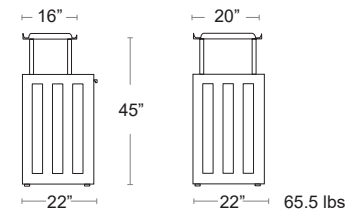

Dado Litter Bin

Steel E Coated powder coat finish, includes
Rubbermaid Liner
Can be bolted down, Hardware not included

LIST: $3450 EA.   SELL: $2250 EA.

IRON
E866-22

BLACK
E866-24

BRONZE
E866-41

Hand Sanitizer Dispenser

Steel construction, Hands free foot pump, Holds 33 oz.
Can be bolted down, Hardware not included

LIST: $600 EA.   SELL: $390 EA.