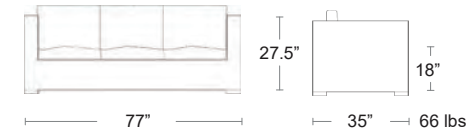

LOUNGE SEATING