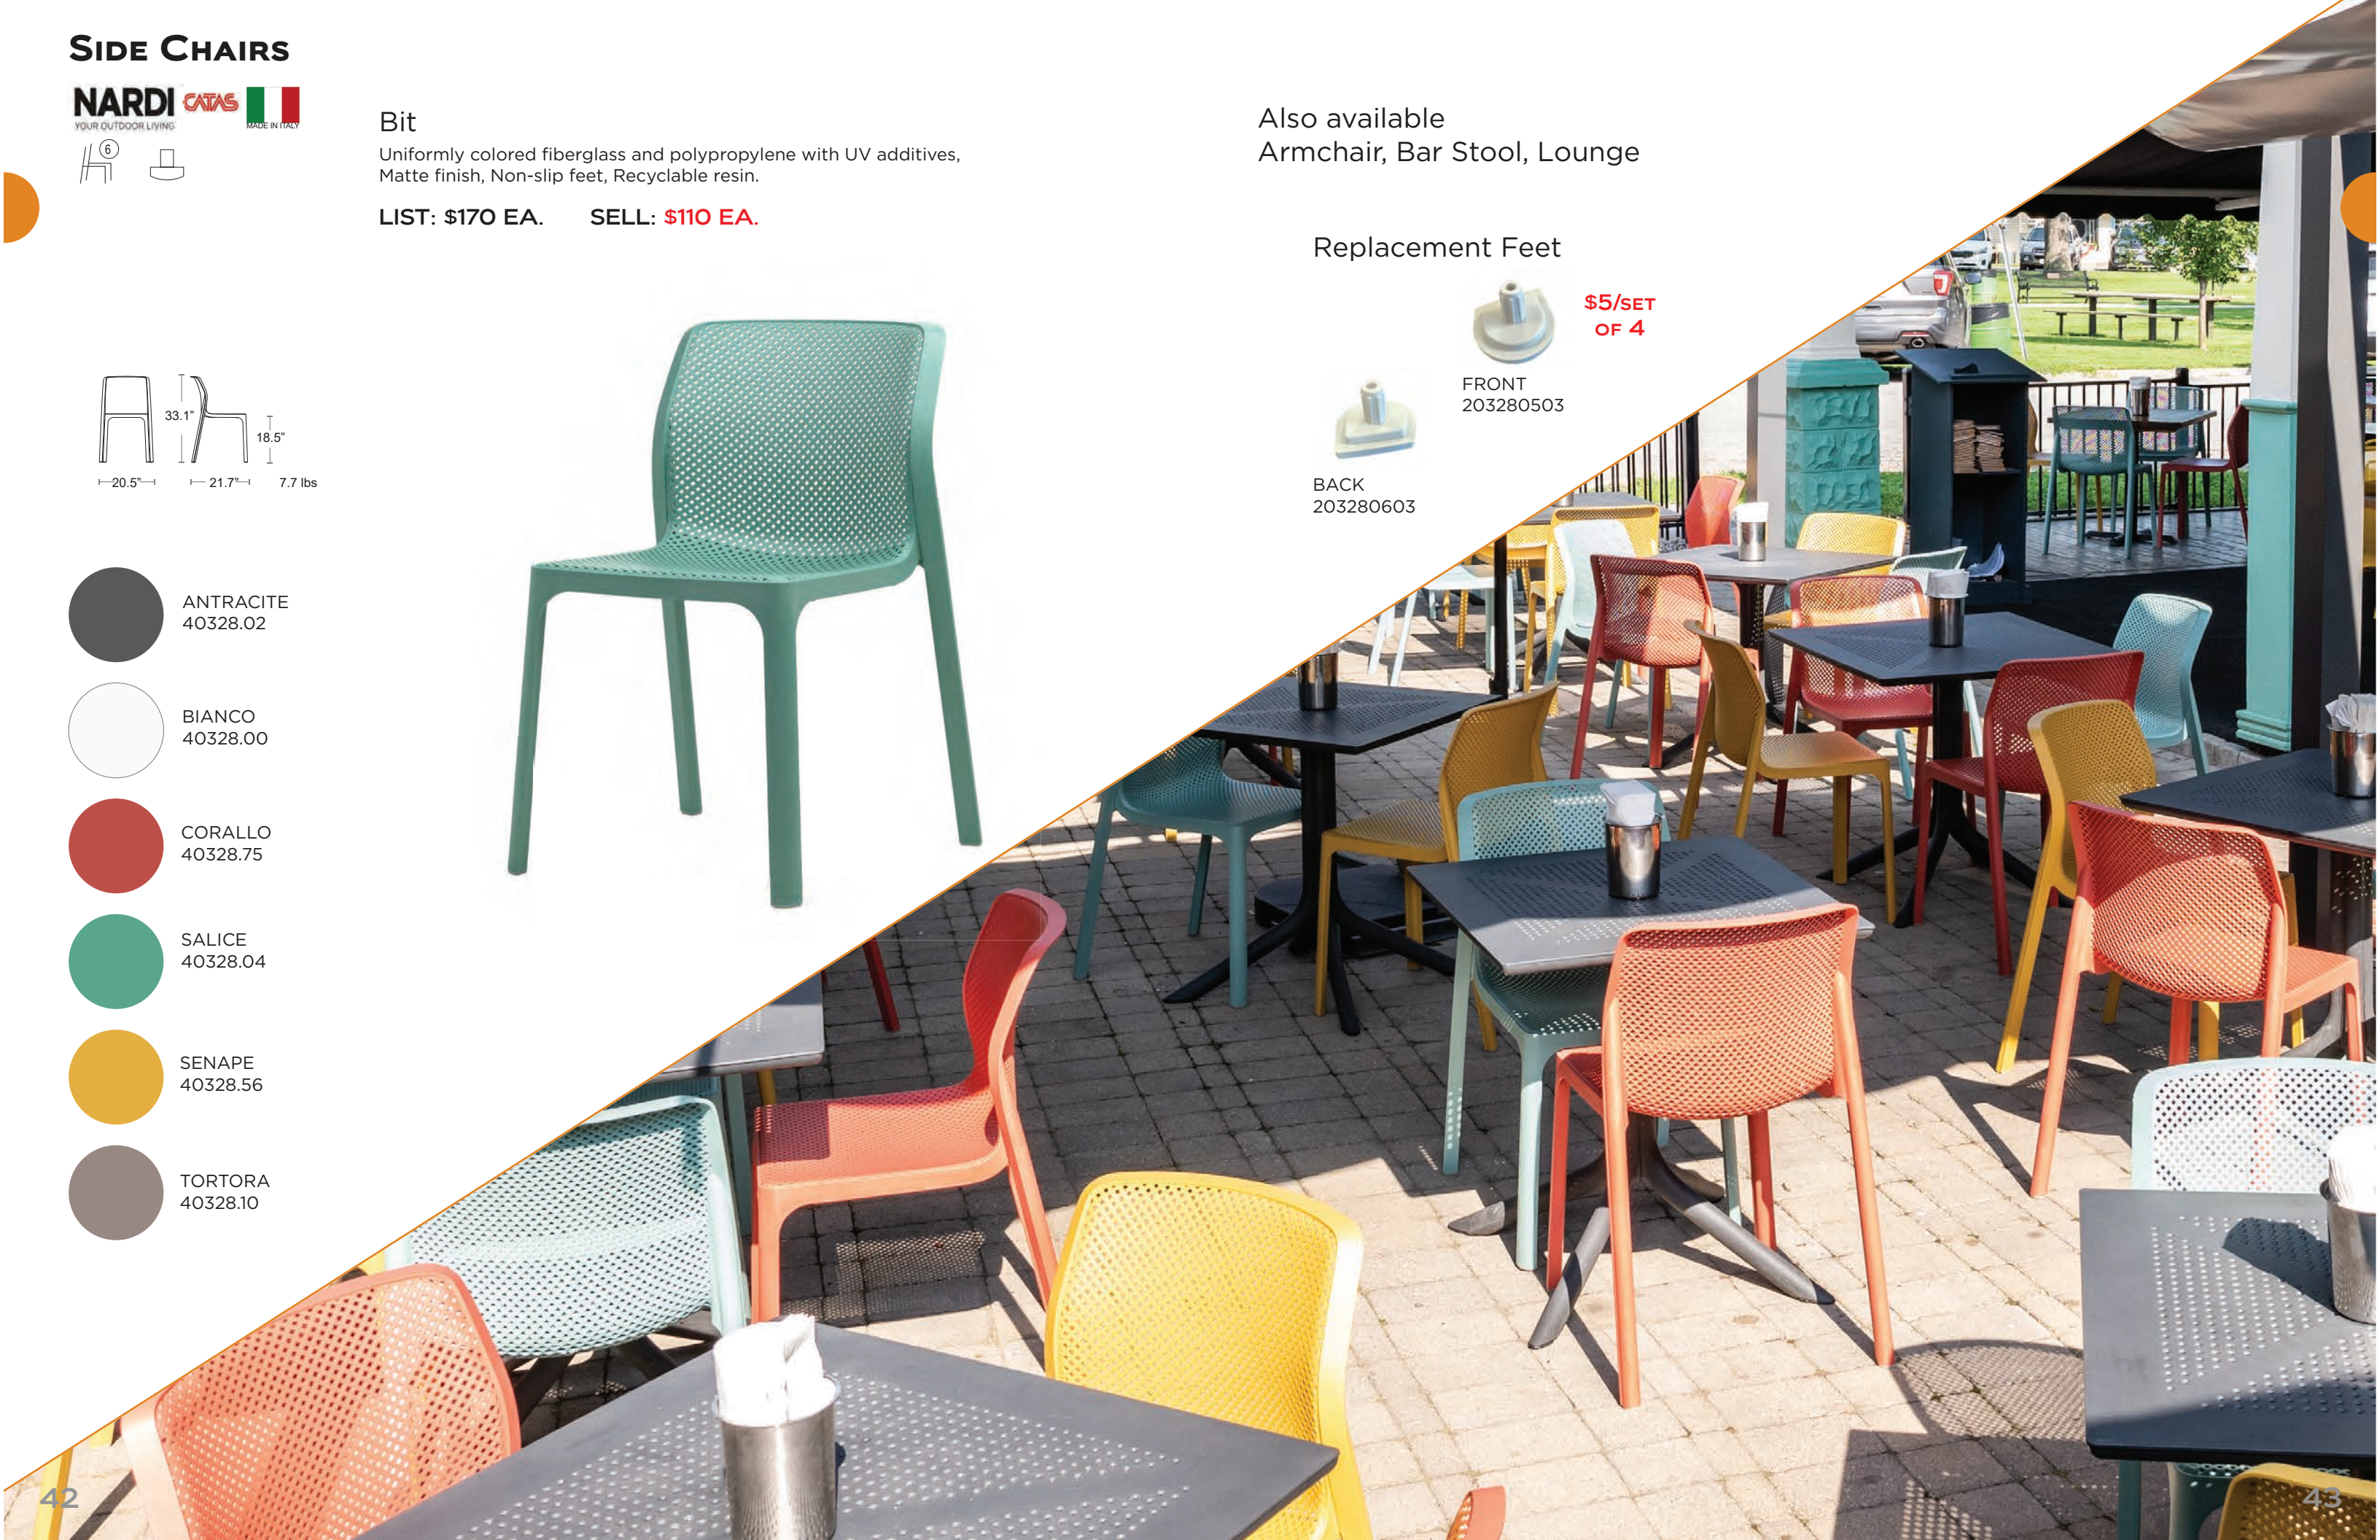

Replacement Feet