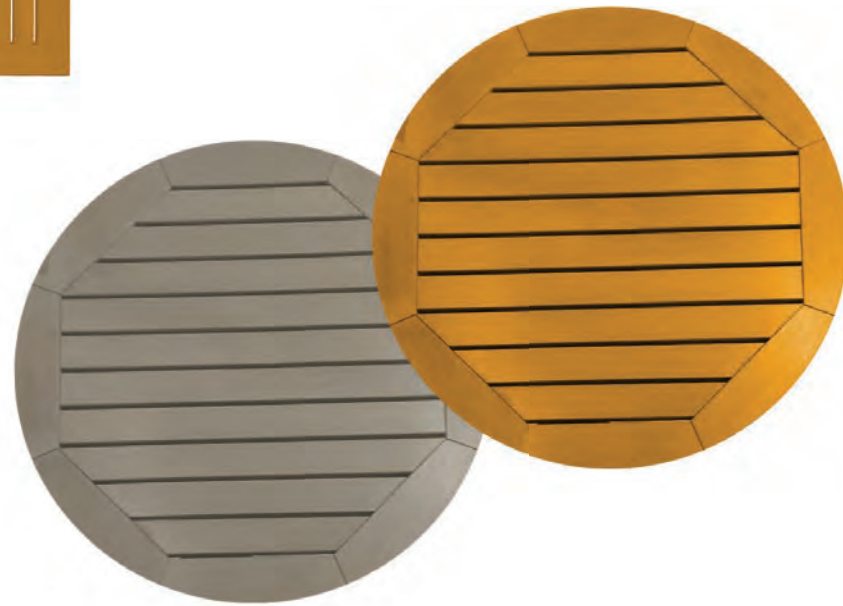

SIZE		WEIGHT	LIST	SELL
48"x32"		31 lbs	\$560	\$365
24"x32"		15 lbs	\$370	\$240
36"		25 lbs	\$430	\$280
32"		22 lbs	\$400	\$260
24"		12 lbs	\$300	\$195

Also available
Armchair, Side Chair,
Bar Stool, Tables

Refer to Tabletop & Base Fit Guide, Page 102

Marco Tabletops

Square tubular aluminum powder coated frame, Polywood tabletop
An extra slat with the umbrella hole is included for tables with that option.

SIZE		WEIGHT	LIST	SELL
48"x32"		36 lbs	\$530	\$345
24"x32"		17 lbs	\$270	\$175
36"		20 lbs	\$460	\$300
36" SQ		32 lbs	\$440	\$290
32" SQ		23 lbs	\$350	\$230
24" SQ		13 lbs	\$250	\$165