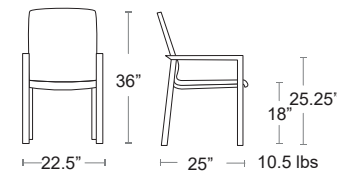

ARMCHAIRS

Aria

Polypropylene frame with slats, UV Protected, Replaceable Feet, Seat and Back Cushion Set with Velcro straps included

LIST: $600 EA. SELL: $390 EA.

Aria Cushions

ARMCHAIRS

Sanibel

All Welded Aluminum Frame, one-piece Quick Dry Foam padded sling seat/back, Powder Coat Paint Finish

LIST: $440 EA. SELL: $285 EA.

ReCLIPS

Stackable chairs with plastic slats made from 97% household recycled polypropylene + color pigments + UV protection, clipped on a powder coated aluminum frame with optional Bamboo arm rests. ReCLIPS is a product of Danish design and innovation, re-using post consumer polypropylene as a functional and stylish material for commercial furniture applications.

LIST: $500 EA. SELL: $325 EA.

BAMBOO ARMS available FOR ALL COLORS
BAMBOO ARM REST-03

LIST: $20 PAIR

SELL: $13 PAIR

Also available Side Chair

Croisette

Uniformly colored fiberglass and polypropylene with UV additives

LIST: $350 EA. SELL: $230 EA.