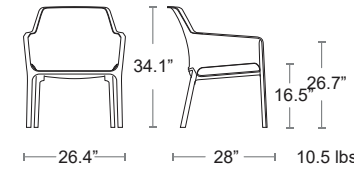

LOUNGE SEATING

Net Relax

Uniformly colored fiberglass and polypropylene with UV additives, Matte finish, Non-slip feet, Recyclable resin. See in stock cushions Page 138

LIST: $210 EA.   SELL: **$140 EA.**