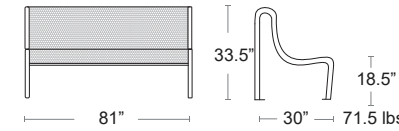

Wall Mount Ashtray

UVC2

Galvanized steel and stainless steel top
Locking system, Wall mount

LIST: \$670 EA. SELL: \$435 EA.

GLOSSY GREY BROWN
RAL 8019

COMPLEMENTS

Valles Collection

Tubular steel frame, Perforated steel mesh seat and back,
Electro galvanized steel with powder coat finish
Can be bolted down, Hardware not included