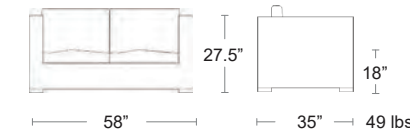

LOUNGE SEATING