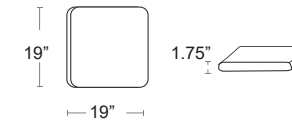

SIDE CHAIRS

Varia

Stackable monobloc chair made of fiberglass reinforced polypropylene. With its simple clean lines it is suitable for all commercial applications. Anti UV stabilized.

LIST: $180 EA.   SELL: $120 EA.

RED
VARIA-
04RED

WHITE
VARIA-
01WHITE

ANTRACITE
VARIA-
22ANTRACITE

WARM GREY
VARIA-
17WARM GREY

Also available
Side Chair, Tables
Planters

Regeneration Stack Mini Stool

The Nardi Regeneration industrial program is creating a line of outdoor furniture specifically dedicated to regenerated plastic products, made of post-industrial and post-consumer polypropylene, which can in turn be recycled.

LIST: $120 EA.   SELL: $80 EA.

TERRA
40357.44

BASALTO
40357.27

GESSO
40357.29

CACTUS
40357.25

SIDE CHAIRS

PEYTON GRANITE
-56075

MILANO CHAR
-56079

CANVAS GRANITE
-5402

SPECTRUM CARBON
-48085

SPECTRUM CHERRY
-48096

SPECTRUM DAFFODIL
-48024

SPECTRUM EGGSHELL
-48018

VOLT SILVER
-58020
DOGA NOT INCLUDED

In Stock Cushions

Made in North America, Sunbrella 100% Solution dyed acrylic
Custom Sunbrella colors available for a 25% Surcharge

Net Armchair Cushion

Zippered removable cover,
washable

C-BUM-NET
+ COLOR CODE
LIST: $90 EA.
SELL: $60 EA.

Doga Armchair Cushion

Zippered removable cover,
washable, with Velcro ties

C-BUM-DOGA
+ COLOR CODE
LIST: $90 EA.
SELL: $60 EA.

Chair Cushion

Fits Trill, Riva, Bora, Costa, Arm & Side
Zippered removable cover, washable, with ties

C-BUM-GENERIC
+ COLOR CODE
LIST: $85 EA.
SELL: $55 EA.

Custom Cushions & Special Orders

We can make cushions for all the chairs and stools we
Sell in available Sunbrella Fabric

We have swatches and samples of Special Order colors
and fabrics.

Contact BUM for samples and pricing
samplerequest@bumoutdoor.ca