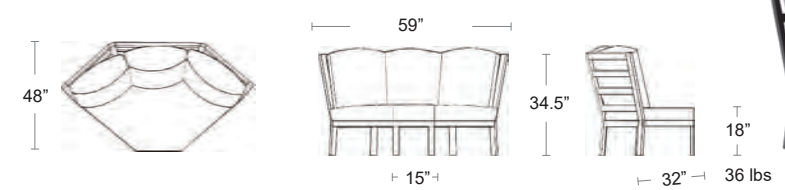

CORNER
CITY-00C
LIST:$2220 EA.
SELL:**$1430 EA.**