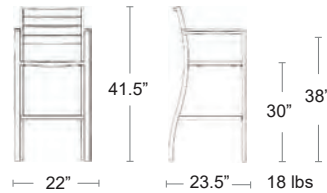

Marco Polywood- LIST: \$360 EA.

Armless

SELL: \$235 EA.

517B+COLOR CODE

BAR STOOLS

Marco Sling Bar - Arm & Armless

Square tubular aluminum powder coated frame
Batyline Seat & Back

Also available
Armchair,
Side Chair