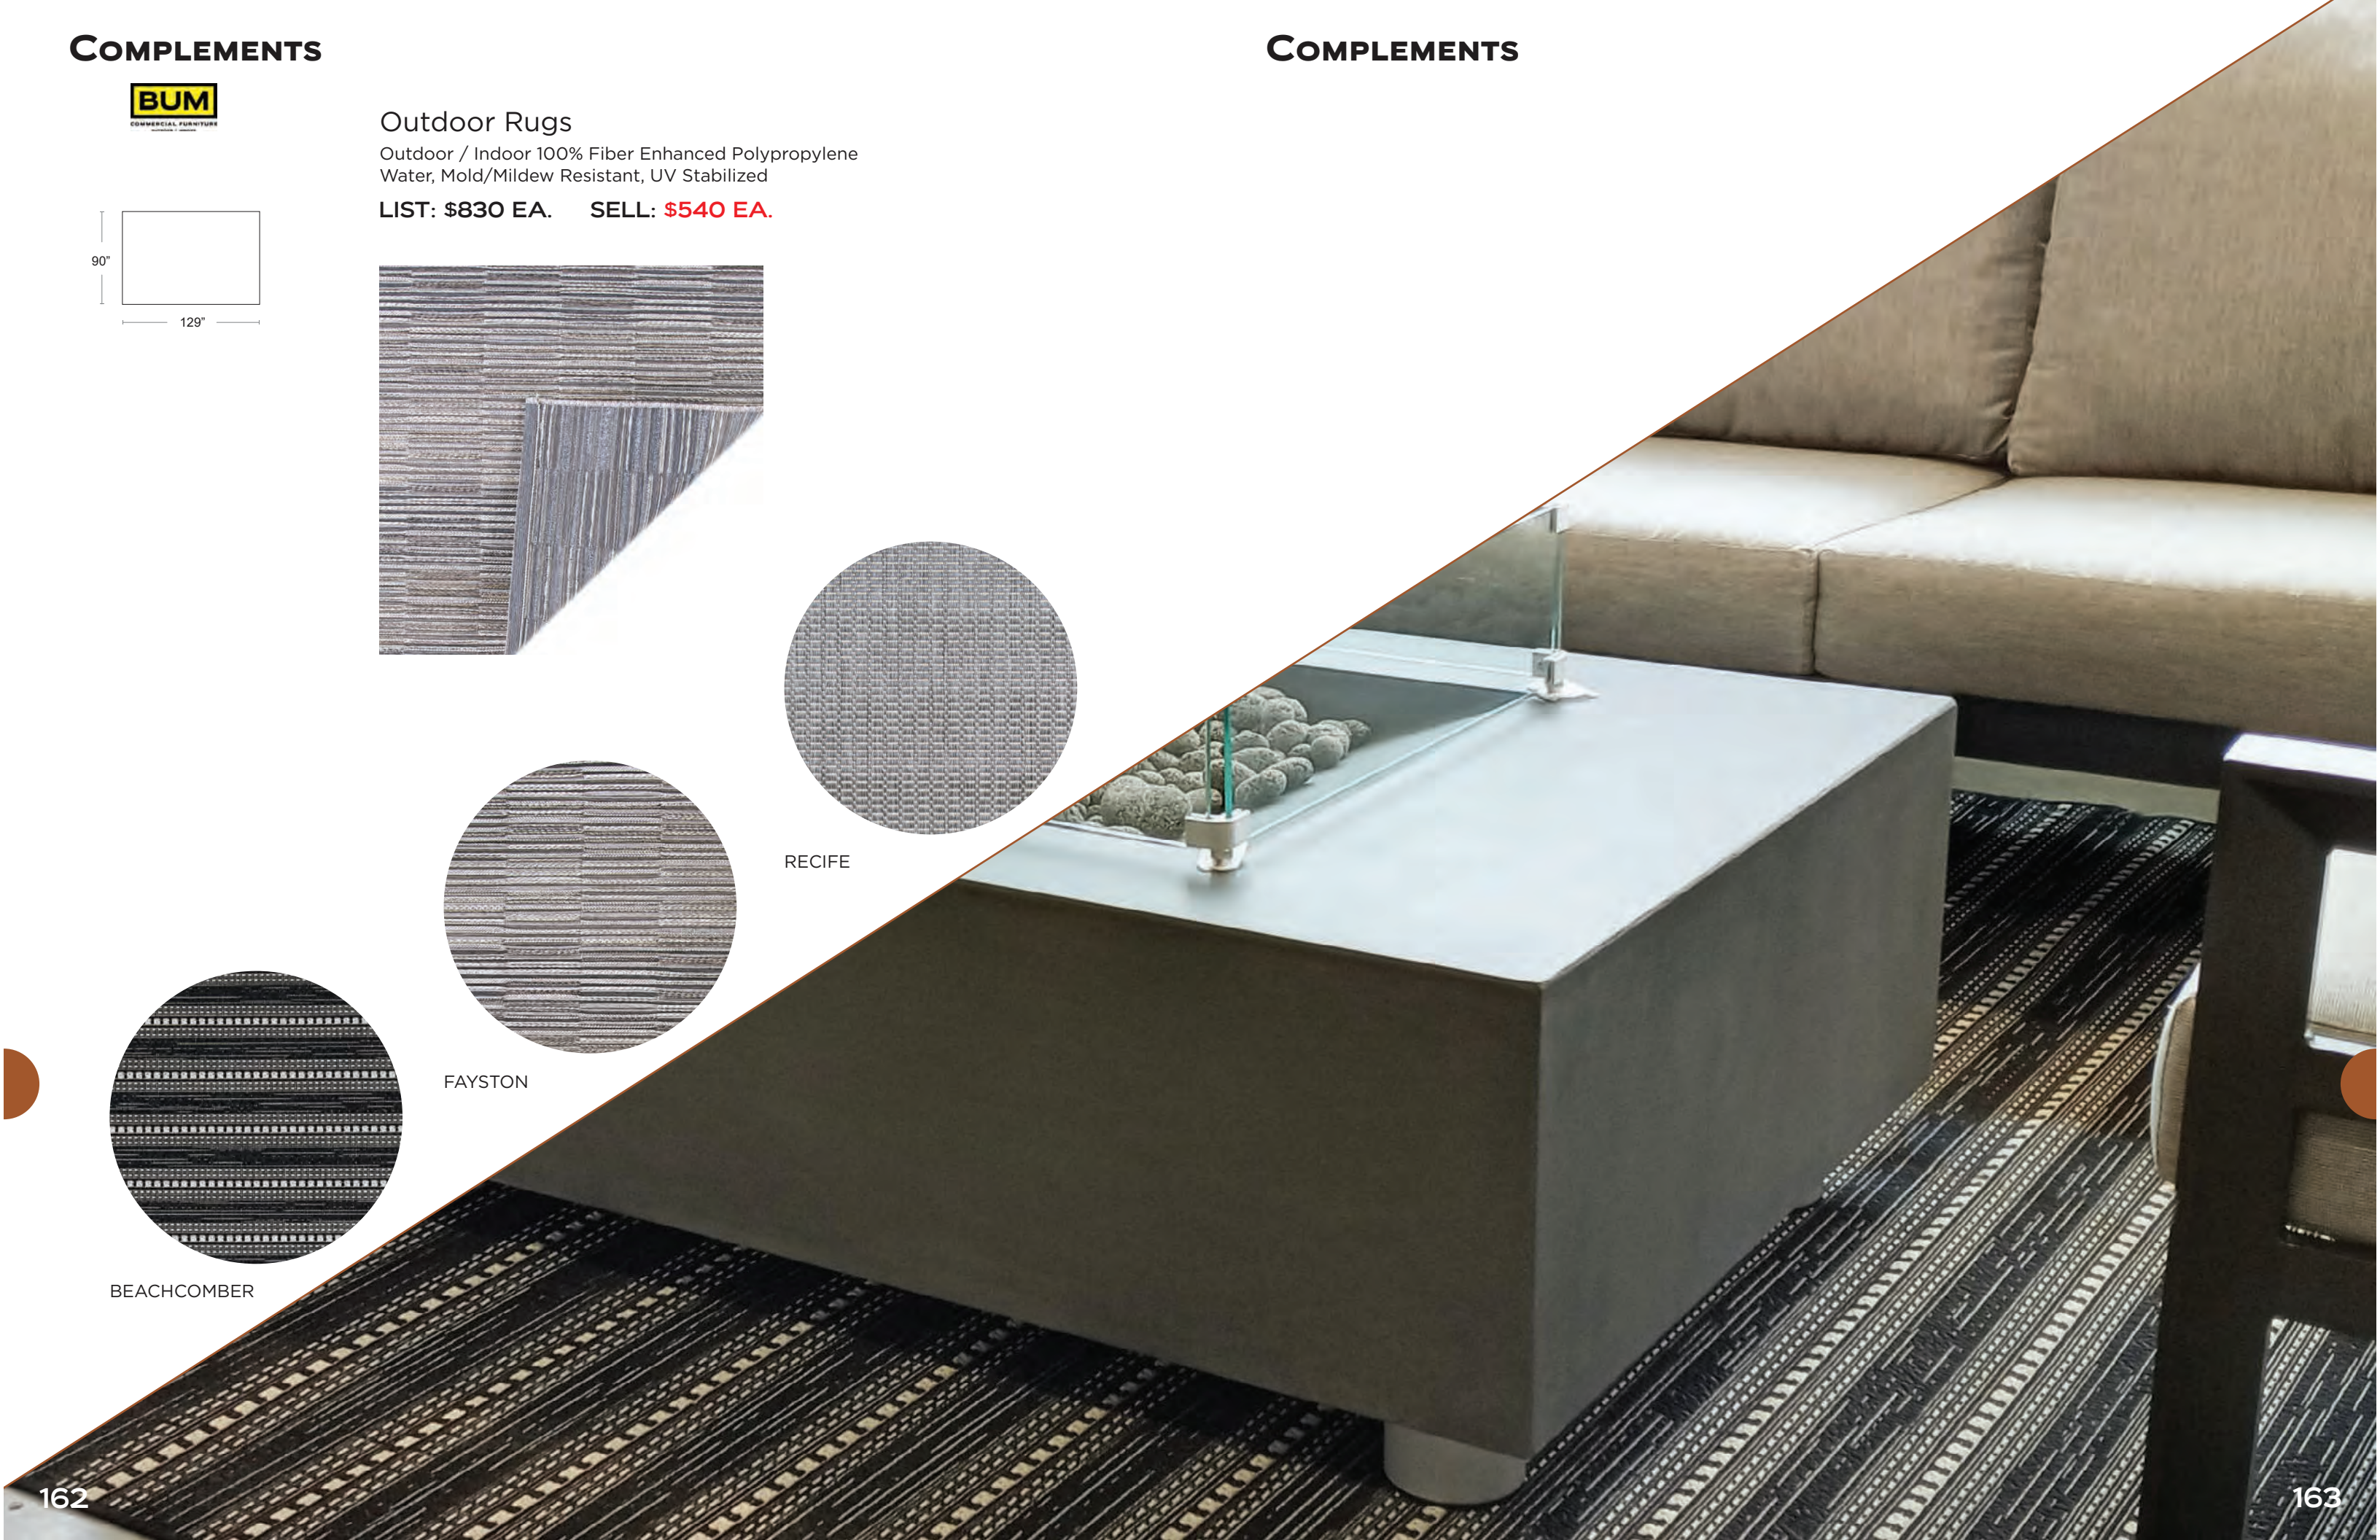

Outdoor Rugs

Outdoor / Indoor 100% Fiber Enhanced Polypropylene
Water, Mold/Mildew Resistant, UV Stabilized

LIST: \$830 EA. SELL: \$540 EA.

RECIFE

FAYSTON

BEACHCOMBER

COMPLEMENTS

Corner Post
P223A-PLUS2-001