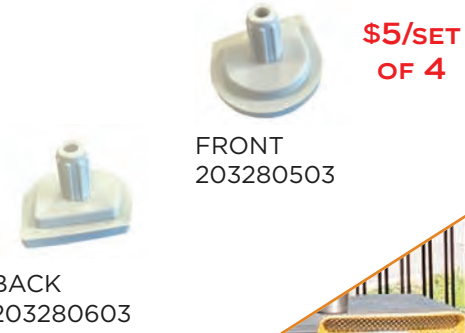

Replacement Feet