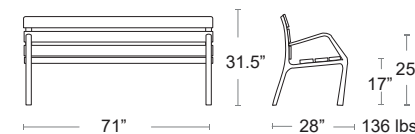

LIST: \$2900 EA. SELL: \$1885 EA.

STEEL GREY
U397M

Citizen Bench

Cast iron frame and legs, Tropical wood slats
Can be bolted down, Hardware not included

LIST: \$3000 EA. SELL: \$1950 EA.

TEXTURED CORTEN & TROPICAL WOOD
(CORTEN STAIN)
U301