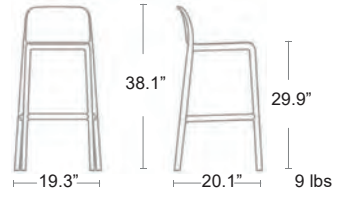

BAR STOOLS

Faro Bar

Uniformly colored fiberglass and polypropylene with UV additives,
Solid seat and back, Matte finish, Non-slip feet, Recyclable

LIST: $180 EA.   SELL: **$115 EA.**

Also available Armchair, Side Chair