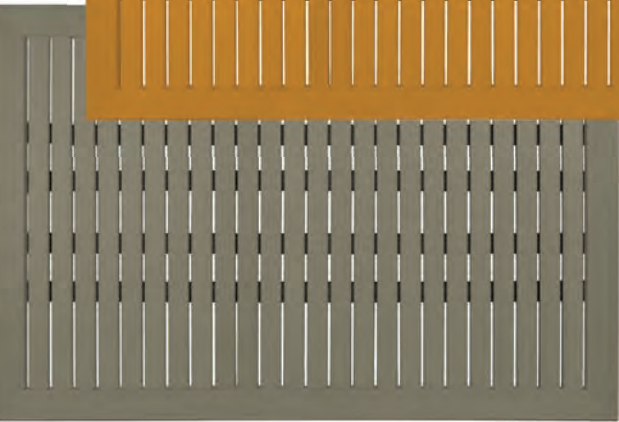

Also available
Armchair, Side Chair,
Bar Stool, Tables

Refer to Tabletop & Base Fit Guide, Page 102

Marco Tabletops

Square tubular aluminum powder coated frame, Polywood tabletop
An extra slat with the umbrella hole is included for tables with that option.