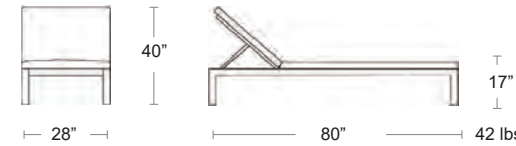

LIST:\$2800 EA. SELL:\$1820 EA.

REPLACEMENT CUSHIONS		
Module	MSRP	SELL
Chaise Lounger	\$1180	\$770

SUN LOUNGER
SKY-515

VENUS DOLPHIN

City View Chaise Lounger

Powder coated, welded Aluminum frame, sling seat and back for added comfort
Includes Sunbelievable cushions, zippered for easy cleaning