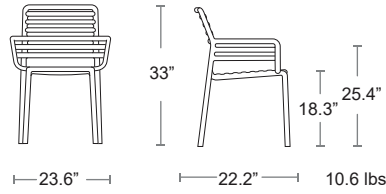

ARMCHAIRS

Doga Armchair

Uniformly colored fiberglass and polypropylene with UV additives
Matte finish, Non-slip feet, Recyclable
See in stock cushions, Page 55

LIST: $180 EA.   SELL: $120 EA.