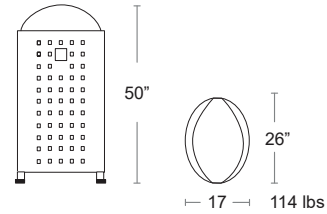

LIST: \$3000 EA. SELL: \$1950 EA.

JET BLACK/ALUMINUM
U638

Dara Litter Bin Large

Steel 51 gallon capacity, with Ashtray/Snuffer
Can be bolted down, Hardware not included

LIST: \$4800 EA. SELL: \$3120 EA.

STEEL GREY
U694L