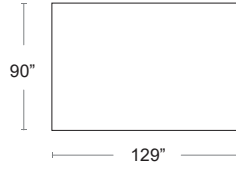

Outdoor Rugs

Outdoor / Indoor 100% Fiber Enhanced Polypropylene
Water, Mold/Mildew Resistant, UV Stabilized

LIST: $830 EA.   SELL: $540 EA.

RECIFE