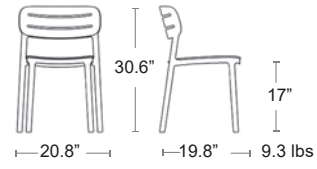

LIST: \$310 EA. **SELL: \$200 EA.**

ANTRACITE / GRAPHITE
516S-SW-BA

SILVER / GRAPHITE
516S-SW-BS

SIDE CHAIRS

Also available
Armchair

Croisette

Uniformly colored fiberglass and polypropylene with UV additives