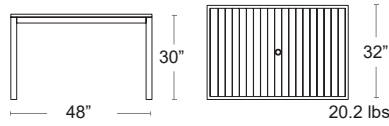

Also available
Armchair, Side Chair
Bar Stool, Table Tops

Marco 55" x 32"
DT516 - 55Q + COLOR CODE

LIST: \$900 EA.
SELL: \$585 EA.

Marco 48" x 32"
DT516-48Q + COLOR CODE

LIST: \$800 EA.
SELL: \$520 EA.

Marco 24" x 32"
DT516-23Q + COLOR CODE