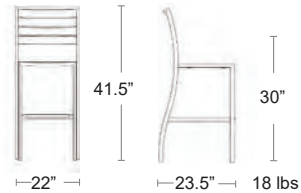

Marco Polywood- LIST: \$360 EA.

Armless

SELL: \$235 EA.

517B+COLOR CODE

BAR STOOLS

Marco Sling Bar - Arm & Armless

Square tubular aluminum powder coated frame
Batyline Seat & Back

Also available
Armchair,
Side Chair