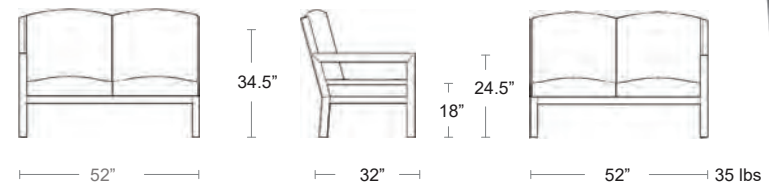

RIGHT & LEFT
CITY-02R-02L
LIST:$2090 EA.
SELL:**$1360 EA.**