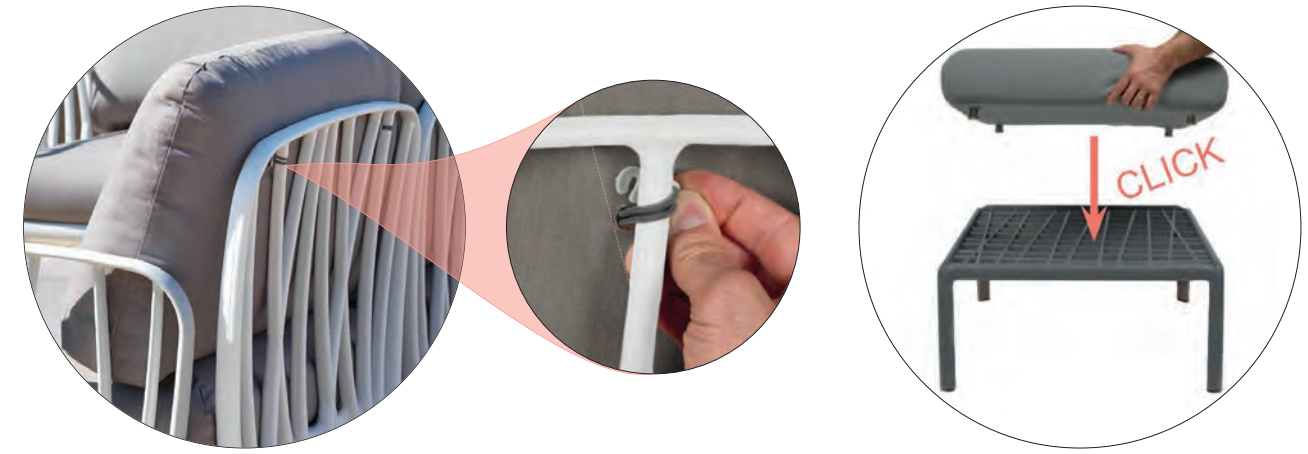

END MODULE L or R
40372 + COLOR CODE
LIST:$790 EA.
SELL:$515 EA.

ARMLESS MODULE
40373 + COLOR CODE
LIST:$730 EA.
SELL:$475 EA.

CORNER MODULE
40374 + COLOR CODE
LIST:$920 EA.
SELL:$600 EA.

POUF/OTTOMAN
40369 + COLOR CODE
LIST:$460 EA.
SELL:$300 EA.