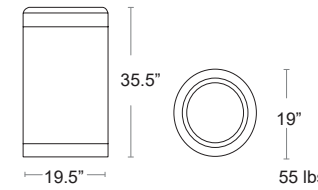

LIST: \$3000 EA. SELL: \$1950 EA.

JET BLACK/ALUMINUM
U638

Dara Litter Bin Large

Steel 51 gallon capacity, with Ashtray/Snuffer
Can be bolted down, Hardware not included

LIST: \$4800 EA. SELL: \$3120 EA.

STEEL GREY
U694L