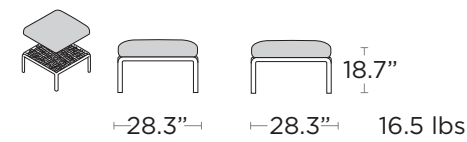

LOUNGE SEATING

Komodo Modular Deep Seating Collection

Komodo is an outdoor seating system of elements that can be connected as you see fit to suit your patio requirements. Uniformly colored fiberglass and polypropylene with UV additives, Perforated seat and back, Matte finish, Non-slip feet, Recyclable

LOUNGE SEATING

2 ARM CHAIR
40371 + COLOR CODE
LIST:$860 EA.
SELL:$560 EA.

END MODULE L or R
40372 + COLOR CODE
LIST:$790 EA.
SELL:$515 EA.

ARMLESS MODULE
40373 + COLOR CODE
LIST:$730 EA.
SELL:$475 EA.

CORNER MODULE
40374 + COLOR CODE
LIST:$920 EA.
SELL:$600 EA.

POUF/OTTOMAN
40369 + COLOR CODE
LIST:$460 EA.
SELL:$300 EA.