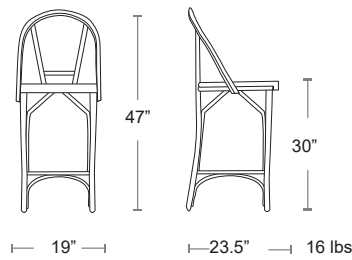

LIST: 400 EA. SELL: **\$260 EA.**

Also available
Side Chair

ANTRACITE/TEAK
AC3531N17RAT

BAR STOOLS

Marco Polywood Bar - Arm & Armless

Square tubular aluminum powder coated frame,
Polywood Seat, Back & Armrests