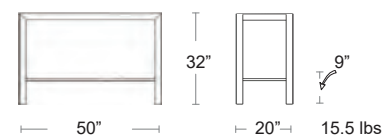

City View Collection

Powder coated, welded Aluminum frame,

CONSOLE TABLE
CITY-2050T

LIST:$800 EA.
SELL:$520 EA.