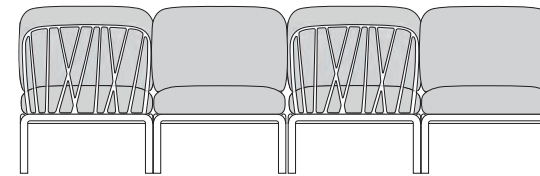

LOUNGE SEATING