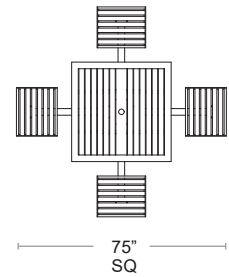

LIST: \$3100 EA. SELL: \$2020 EA.

CS-760-PW-GA

TABLES: DINING HEIGHT

Also available
Armchair, Side Chair
Bar Stools, Tabletops

Cluster 4 Seat

LIST: \$2500 EA. SELL: \$1625 EA.

CS-7114-PW-GA

Marco Polywood Cluster Seat Tables