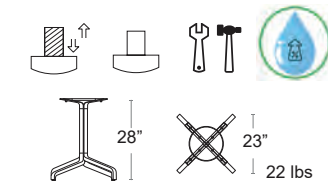

DINING HEIGHT BASES

Refer to Tabletop & Base Fit Guide, Page 102