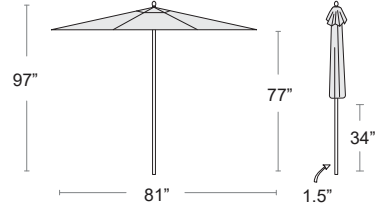

Bay Master 6.5' BM6.5SQ + COLOR