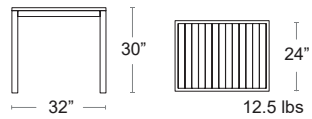

Also available
Armchair, Side Chair
Bar Stool, Table Tops

Marco 55" x 32"
DT516 - 55Q + COLOR CODE

LIST: \$900 EA.
SELL: \$585 EA.

Marco 48" x 32"
DT516-48Q + COLOR CODE

LIST: \$800 EA.
SELL: \$520 EA.

Marco 24" x 32"
DT516-23Q + COLOR CODE