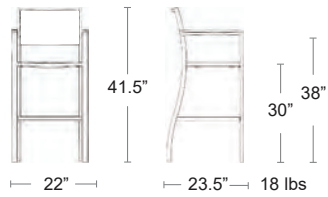

Marco Sling - Arm

516B + COLOR CODE

LIST: $440 EA.
SELL: $290 EA.