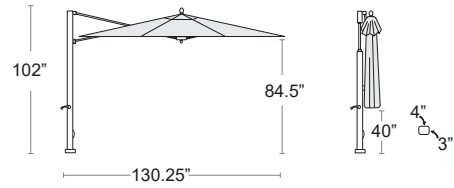

SHADE

Ocean Master MAX - Cantilever 10' Square

Polished aluminum frame, Offset pole, Single vent, Market cut canopy, Sunbrella Marine Grade fabric
Crank telescoping lift system, All parts are replaceable

CONTACT BUM FOR PRICING