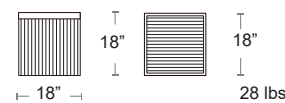

LIST: $680 EA.
SELL: $445 EA.

LIST: $650 EA.
SELL: $425 EA.