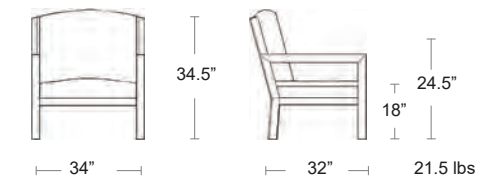

CLUB CHAIR
CITY-583
LIST:$1450 EA.
SELL:**$945 EA.**