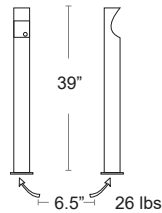

LIST: \$750 EA. SELL: \$490 EA.

GLOSSY SILVER
U201

Clash Ashtrays

Stand Up Ashtray

UVC1

Galvanized steel and stainless steel top, Locking system, can be bolted down, Hardware not included

LIST: \$970 EA. SELL: \$630 EA.