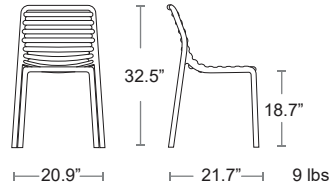

SIDE CHAIRS

Doga

Uniformly colored fiberglass and polypropylene with UV additives, Matte finish, Non-slip feet, Recyclable
See in stock cushions, Page 55

LIST: $160 EA.   SELL: $105 EA.

- ANTRACITE 40255.02
- BIANCO 40255.00
- MARSALA 40255.21
- PERA 40255.18
- AGAVE 40255.16

Also available Armchair, Bar/Counter Stool, & Lounge

Replacement Foot

202540603

$5/SET
OF 4

SPECIAL ORDER

- CAPPUCINO 40255.14
- TABACCO 40255.53
- MENTA 40255.15