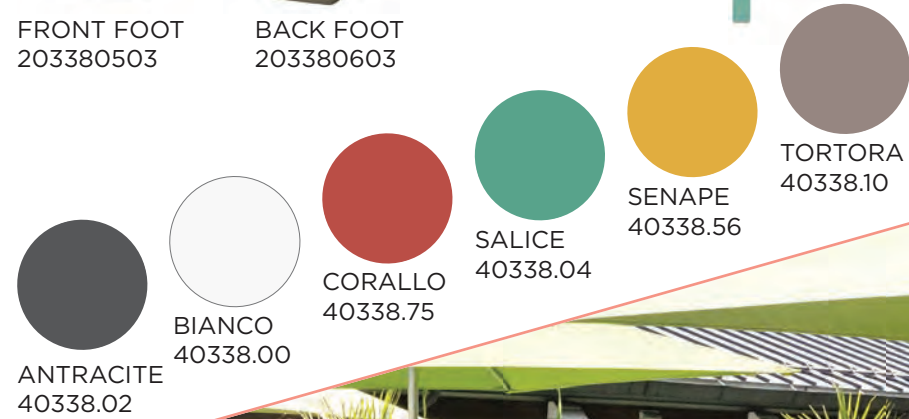

Replacement Feet

FRONT FOOT 203380503   BACK FOOT 203380603

$5/SET OF 4