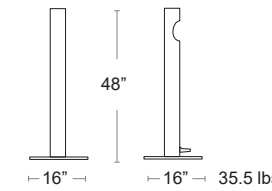

COMPLEMENTS

Doria Litter Bin

Steel E-plated powder coat finish with Ashtray/Snuffer
3 different 20 gallon compartments,
Can be bolted down, Hardware not included

LIST: $5200 EA.   SELL: $3380 EA.

BLACK OXIRON/STAINLESS STEEL
U686

COMPLEMENTS

Deployee Litter Bin

Steel top and bottom, Mesh steel sides,
E-plated powder coat finish 37 gallon capacity
Can be bolted down, Hardware not included

LIST: $3000 EA.   SELL: $1950 EA.

JET BLACK/ALUMINUM
U638

Dara Litter Bin Large

Steel 51 gallon capacity, with Ashtray/Snuffer
Can be bolted down, Hardware not included

LIST: $4800 EA.   SELL: $3120 EA.

STEEL GREY
U694L

Dara Litter Bin Small

Steel 25 gallon capacity, with Ashtray/Snuffer
Can be bolted down, Hardware not included

LIST: $2400 EA.   SELL: $1560 EA.

STEEL GREY
U694S

Also available
Bench

Ecosens Litter Bin

Steel frame with Ferrus treatment, Lockable, Silver polyester
powder coated finish, 100% Recycled poly planks front and
back, 2 compartments 20 gallons each, Can be bolted down
hardware not included

LIST: $3880 EA.   SELL: $2525 EA.

RECYCLED POLY & SILVER RAL 9006
U662

Hand Sanitizer Dispenser

Steel construction, Hands free foot pump, Holds 1.3 gallons
Can be bolted down, Hardware not included

LIST: $1500 EA.   SELL: $975 EA.

TEXTURED STEEL GREY
UV4

Dado Litter Bin

Steel E Coated powder coat finish, includes
Rubbermaid Liner
Can be bolted down, Hardware not included

LIST: $3450 EA.   SELL: $2250 EA.

IRON
E866-22

BLACK
E866-24

BRONZE
E866-41

Hand Sanitizer Dispenser

Steel construction, Hands free foot pump, Holds 33 oz.
Can be bolted down, Hardware not included

LIST: $600 EA.   SELL: $390 EA.

SILVER RAL 9006
UV1