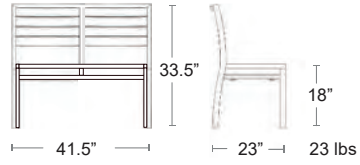

SIDE CHAIRS

Marco Polywood Bench

Square tubular aluminum powder coated frame Polywood Seat & Back

LIST: $690 EA.   **SELL: $450 EA.**

ANTRACITE/TEAK
BES-516-TA

ANTRACITE/GREY
BES-516-GA

SILVER/GREY
BES-516-GS

SILVER/TEAK
BES-516-TS