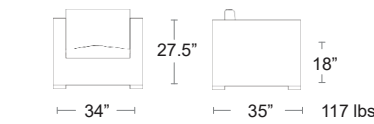

LOUNGE SEATING