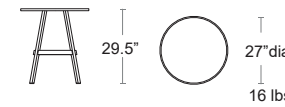

Also available
Side Chair, Bar Table,
Planter

Combo 70
40032 + COLOR CODE