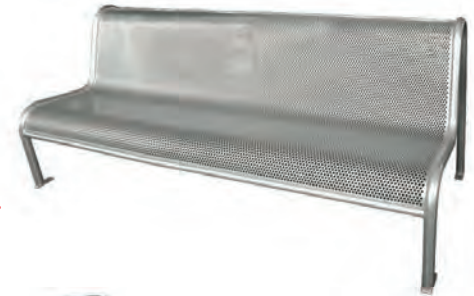

Valles Bench

U340M

LIST: $3420 EA.   SELL: $2225 EA.