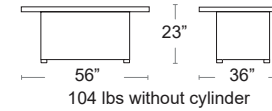

LIST: \$3500 EA. **SELL: \$2275 EA.**

NP-GPFCCN36

FLAME

RECTANGLE
RUSTIC BRONZE
NP-STTR1-BZ-SET

SQUARE
RUSTIC BRONZE
NP-STTR2-BZ-SET

St Tropez

Rectangular and Square Linear Design Patio Flame Tables
All aluminum construction, Propane tank can be hidden inside the table
Stylish glass ember bed, Easy start electronic ignition, 60,000 BTU of Heat
Thermo-couple valve shuts off gas supply if flame is extinguished
Stainless steel 10"x 30" pan burner