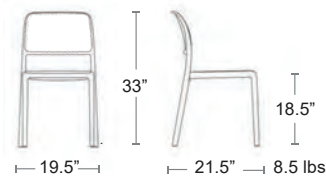

SIDE CHAIRS

Costa

Uniformly colored fiberglass and polypropylene with UV additives, Matte finish, Non-slip feet, Recyclable
See in stock cushions, Page 55

LIST: $140 EA.

SELL: $90 EA.

Also available Side Chair, Bar/Counter Stool, & Lounge

Replacement Feet

$5/SET
OF 4

202420603