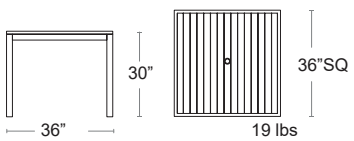

LIST: $550 EA.
SELL: $360 EA.

Marco 36" Square
DT516-36S + COLOR CODE

LIST: $740 EA.
SELL: $480 EA.

Marco 32" Square
DT516-32S + COLOR CODE